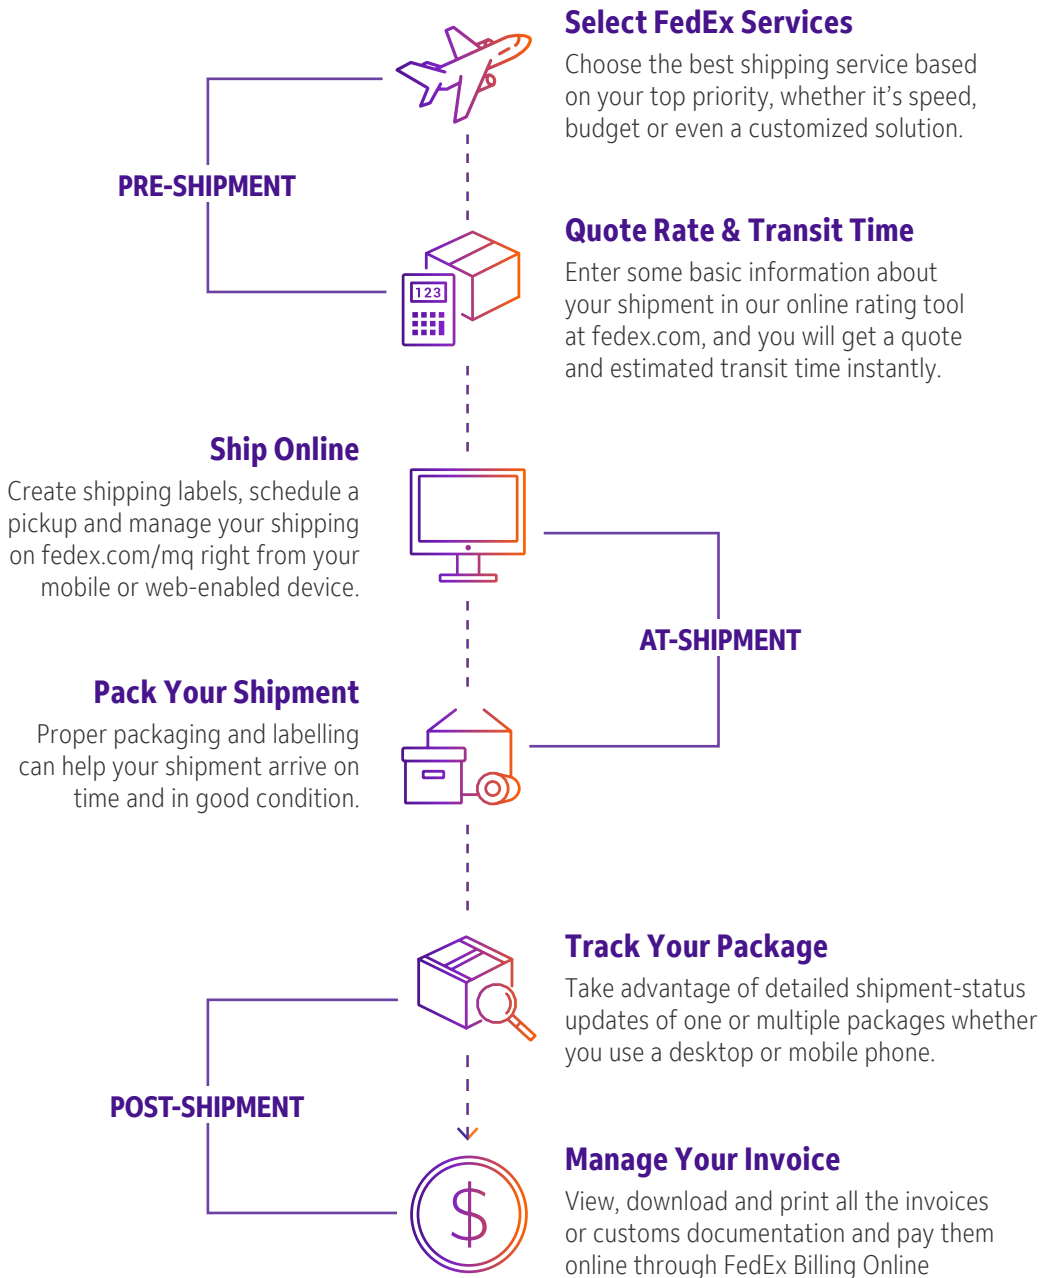

SHIPPING WITH FEDEX

Online Shipping Tools

Our suite of online solutions at fedex.com/mq make your shipping experience easy from start to finish.

No matter what your shipping needs, you can do more at fedex.com/mq. Use our time saving online shipping tools and resources you need to work faster and be more productive.