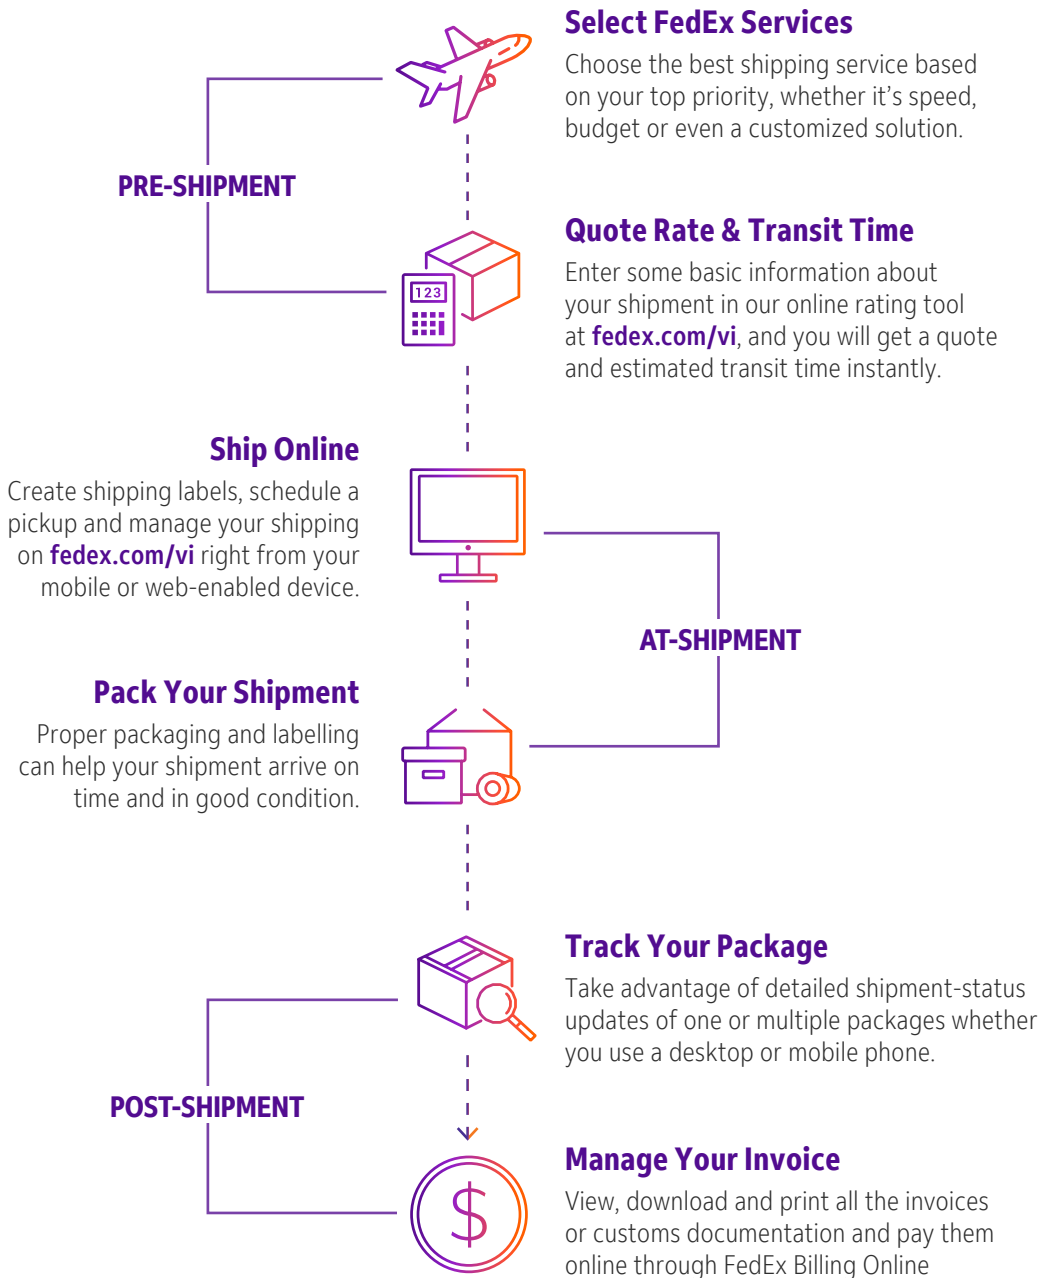

SHIPPING WITH FEDEX

Online Shipping Tools

Our suite of online solutions at fedex.com/vi make your shipping experience easy from start to finish.

No matter what your shipping needs, you can do more at fedex.com/vi. Use our time saving online shipping tools and resources you need to work faster and be more productive.