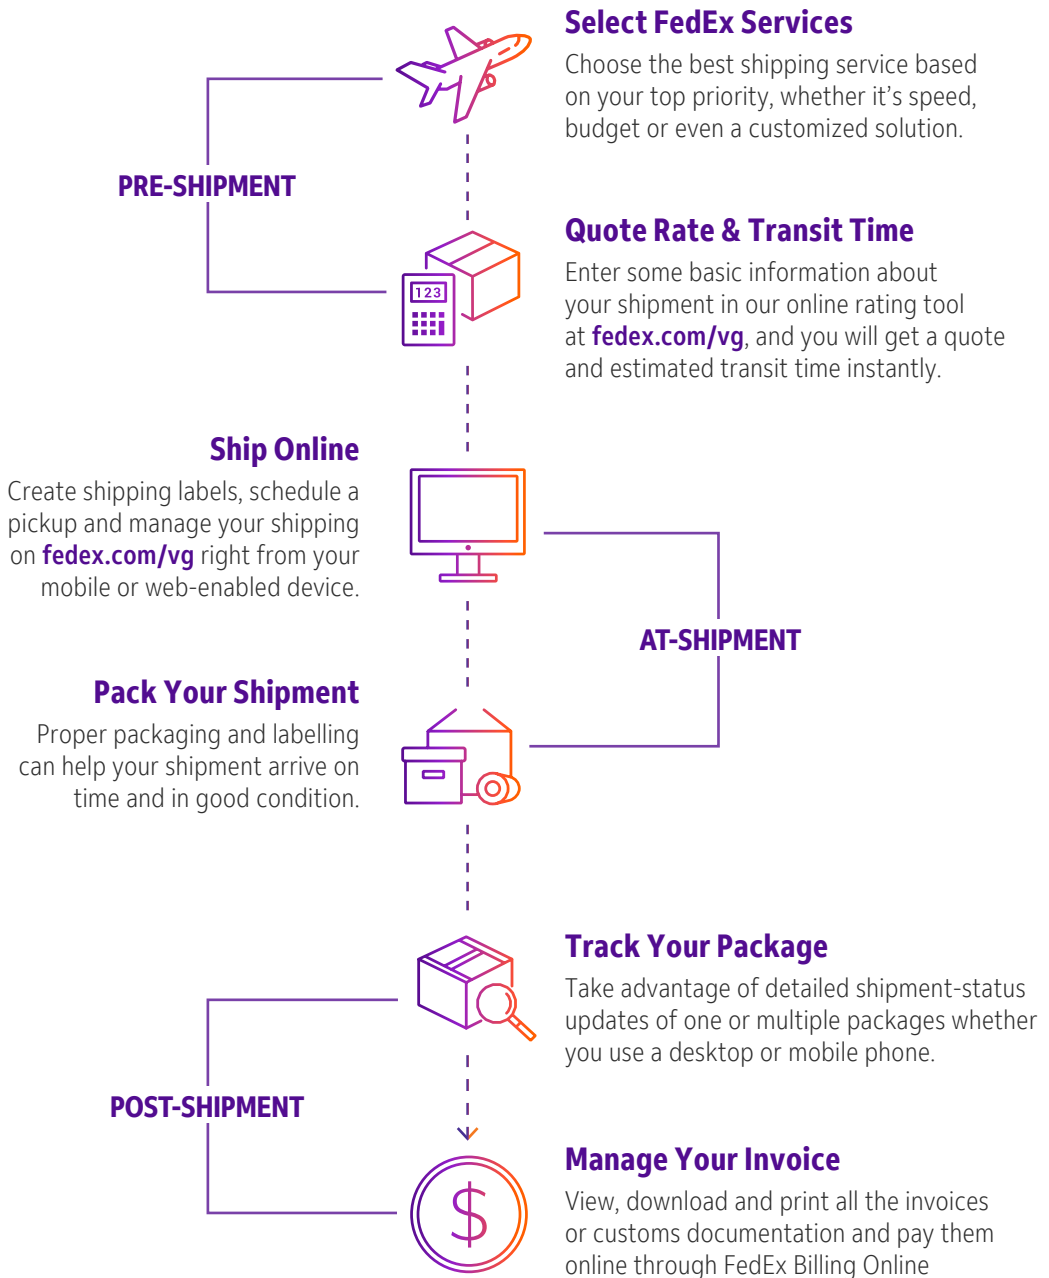

SHIPPING WITH FEDEX

Online Shipping Tools

Our suite of online solutions at fedex.com/vg make your shipping experience easy from start to finish.

No matter what your shipping needs, you can do more at fedex.com/vg. Use our time saving online shipping tools and resources you need to work faster and be more productive.