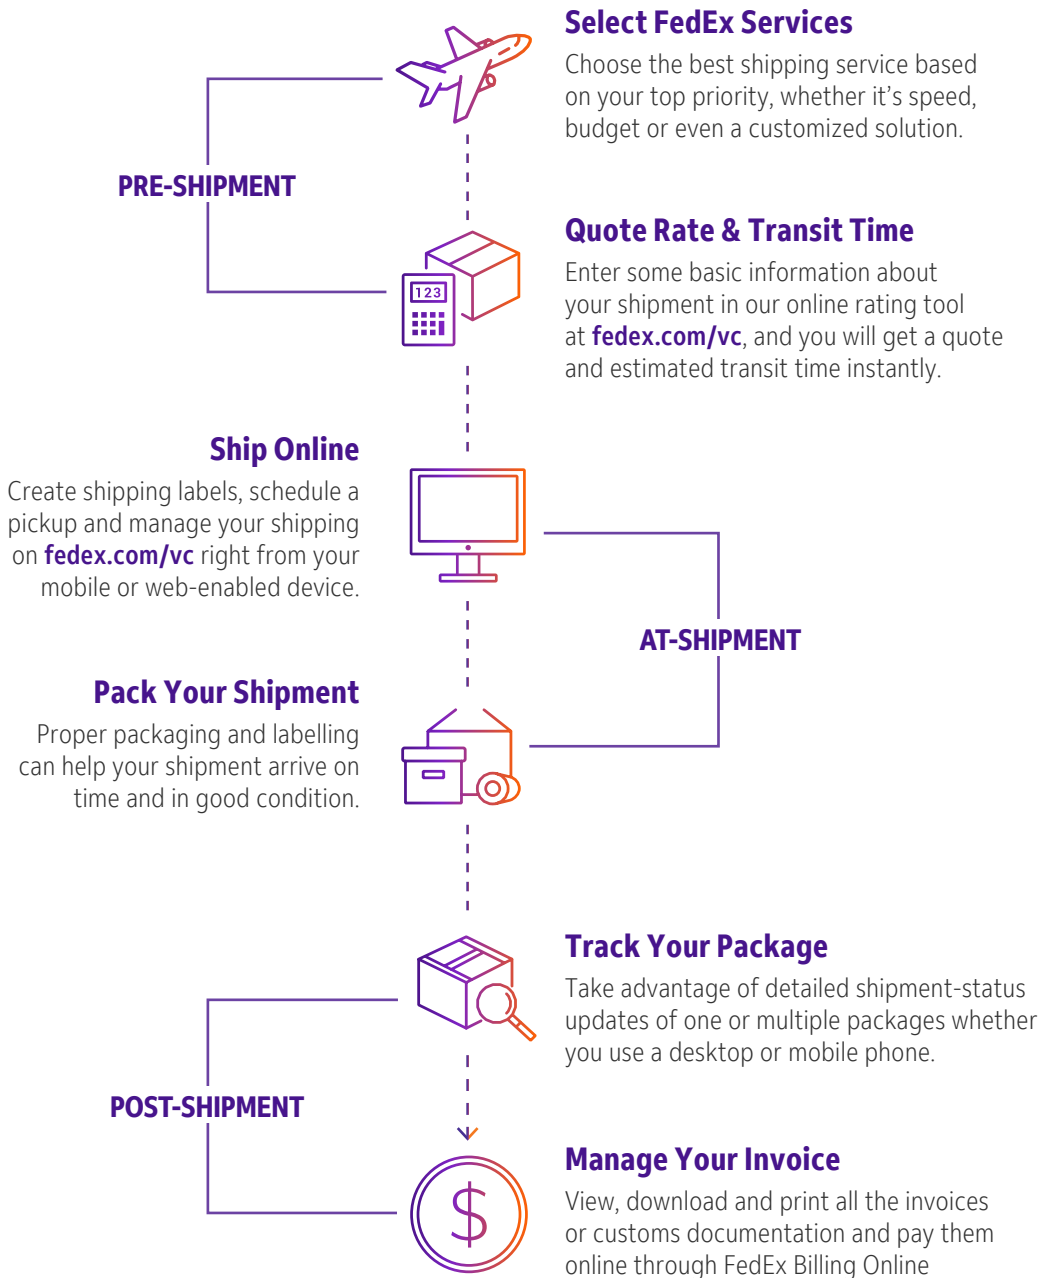

SHIPPING WITH FEDEX

Online Shipping Tools

Our suite of online solutions at fedex.com/vc make your shipping experience easy from start to finish.

No matter what your shipping needs, you can do more at fedex.com/vc. Use our time saving online shipping tools and resources you need to work faster and be more productive.