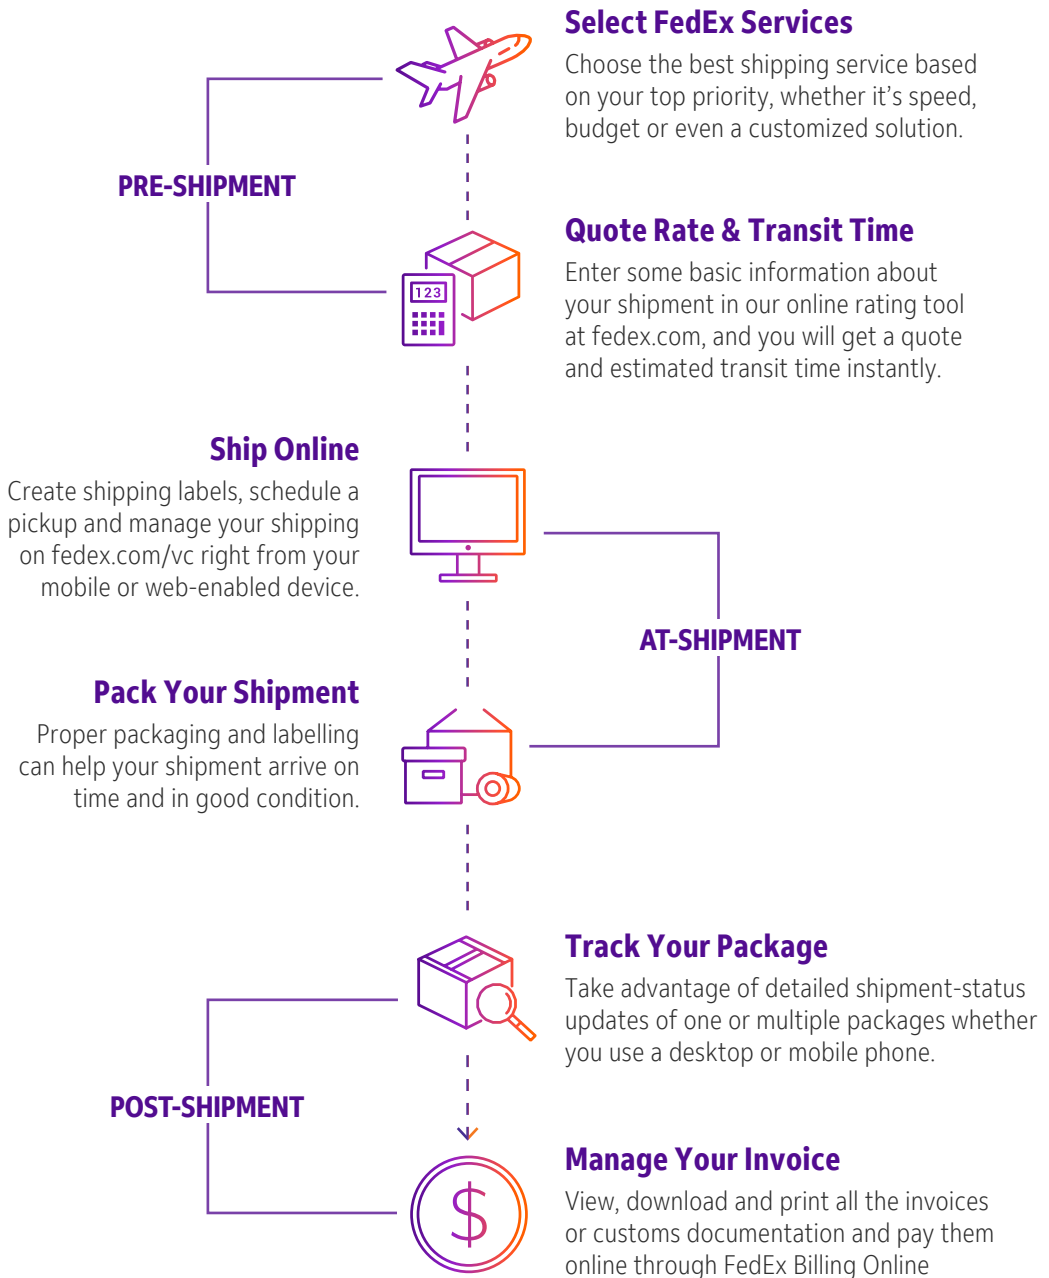

SHIPPING WITH FEDEX

Online Shipping Tools

Our suite of online solutions at fedex.com/vc make your shipping experience easy from start to finish.

No matter what your shipping needs, you can do more at fedex.com/vc. Use our time saving online shipping tools and resources you need to work faster and be more productive.