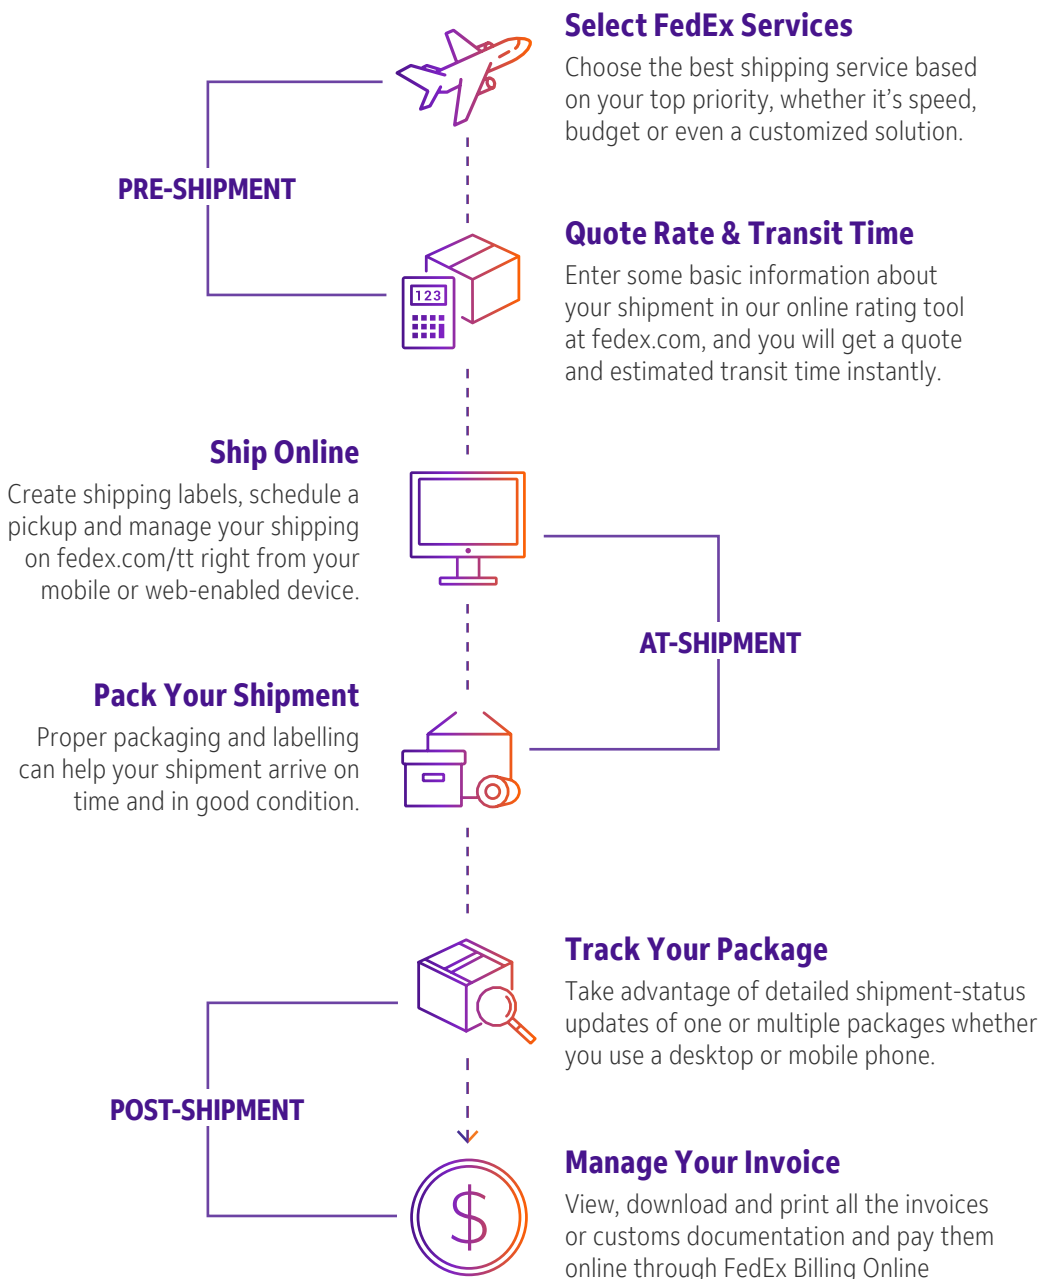

SHIPPING WITH FEDEX

Online Shipping Tools

Our suite of online solutions at fedex.com/tt make your shipping experience easy from start to finish.

No matter what your shipping needs, you can do more at fedex.com/tt. Use our time saving online shipping tools and resources you need to work faster and be more productive.