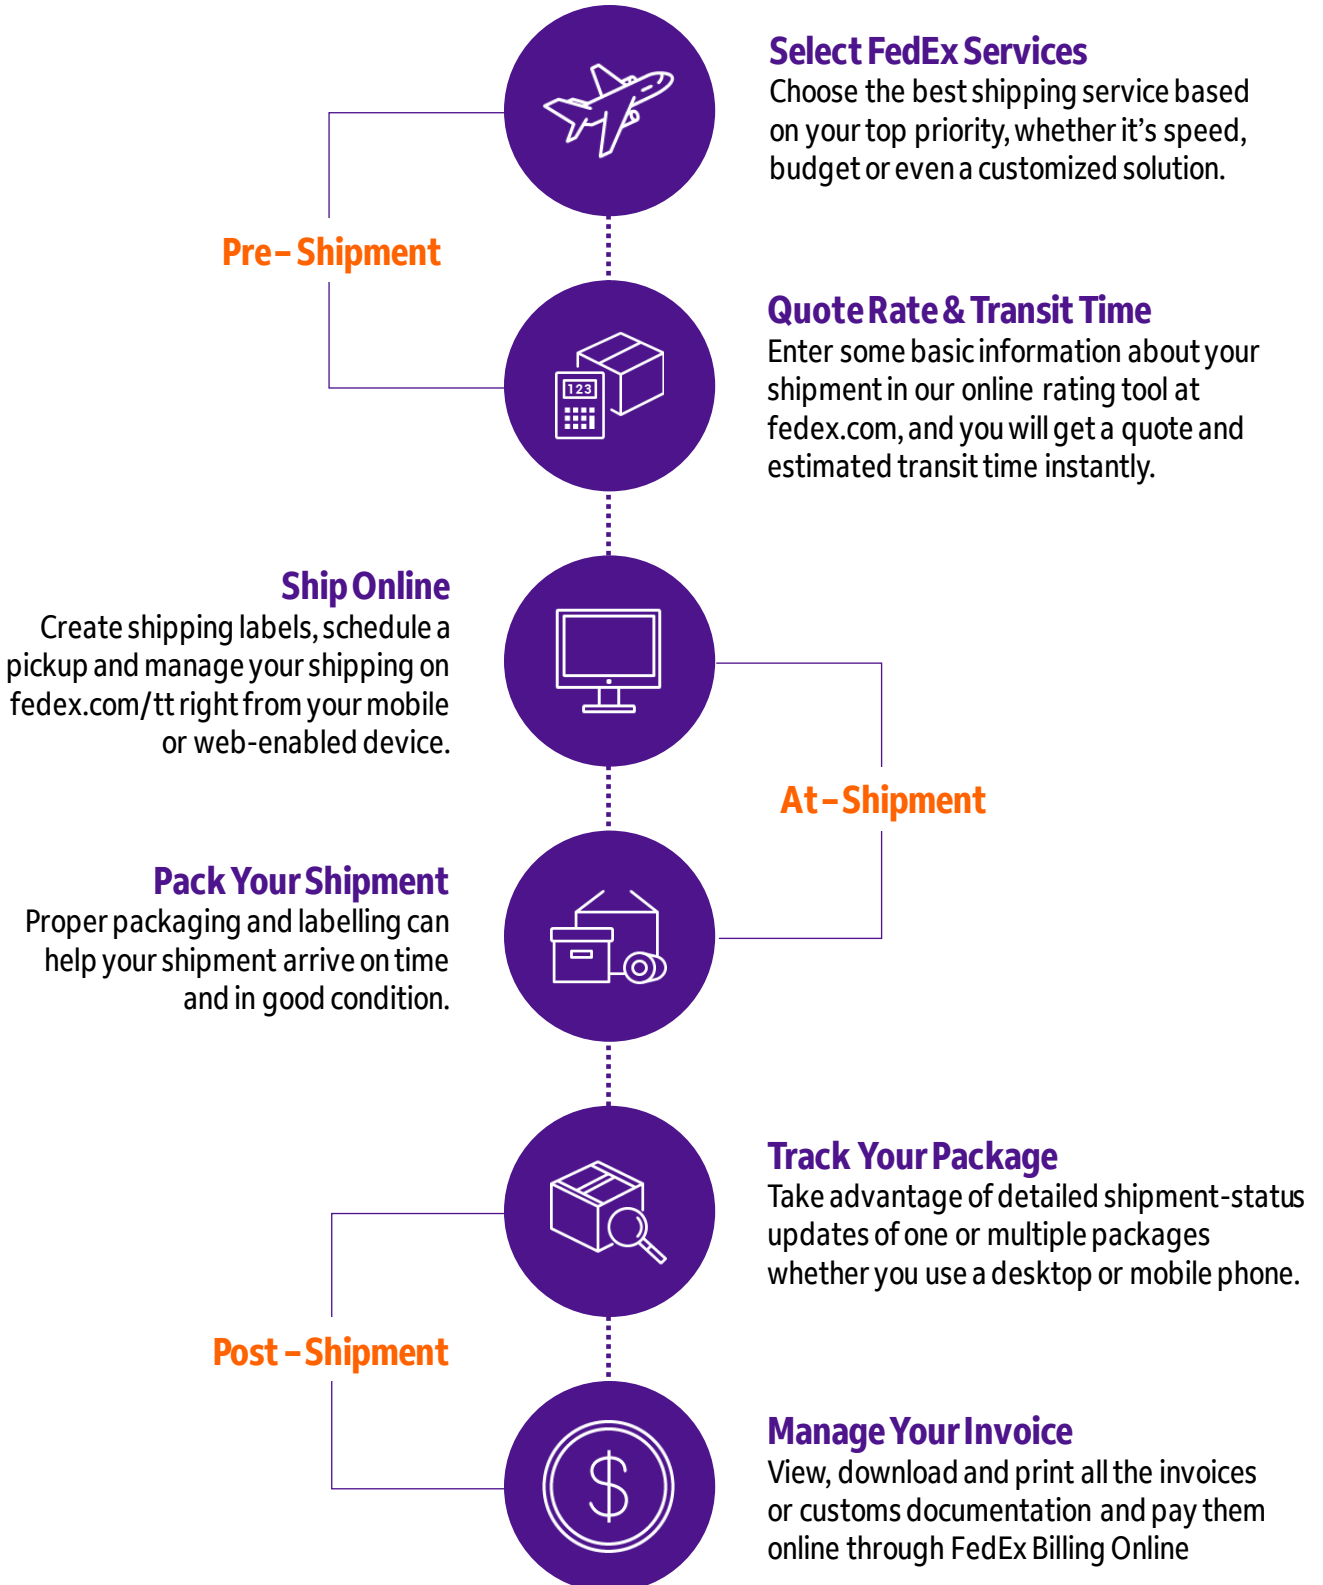

Shipping with FedEx: Online Shipping Tools

Our suite of online solutions at fedex.com/tt make your shipping experience easy from start to finish. No matter what your shipping needs, you can do more at fedex.com/tt. Use our time-saving online shipping tools and resources you need to work faster and be more productive.