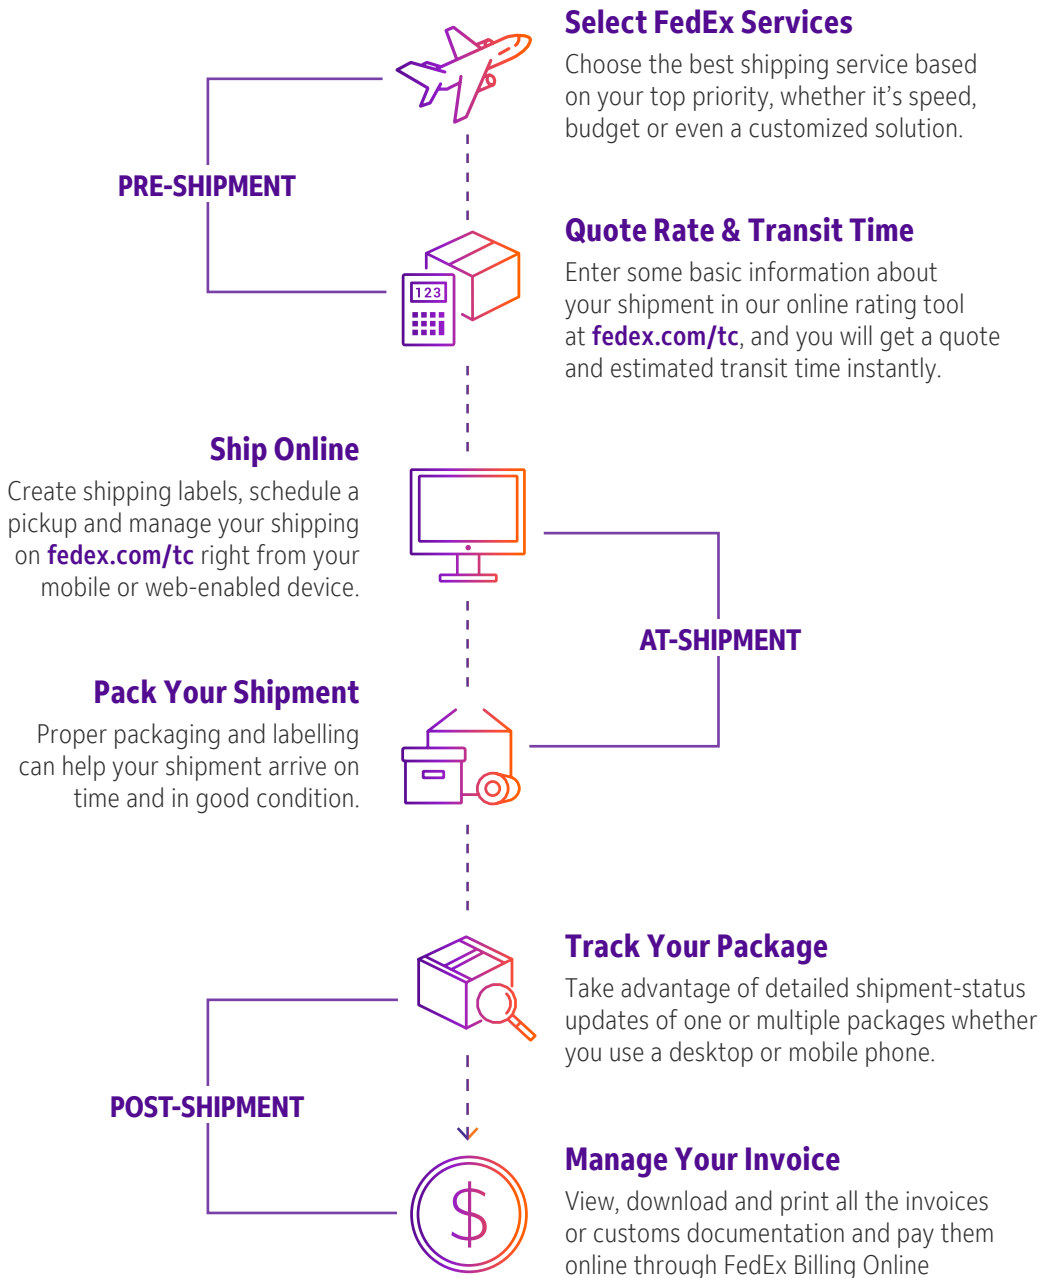

SHIPPING WITH FEDEX

Online Shipping Tools

Our suite of online solutions at fedex.com/tc make your shipping experience easy from start to finish.

No matter what your shipping needs, you can do more at fedex.com/tc. Use our time saving online shipping tools and resources you need to work faster and be more productive.