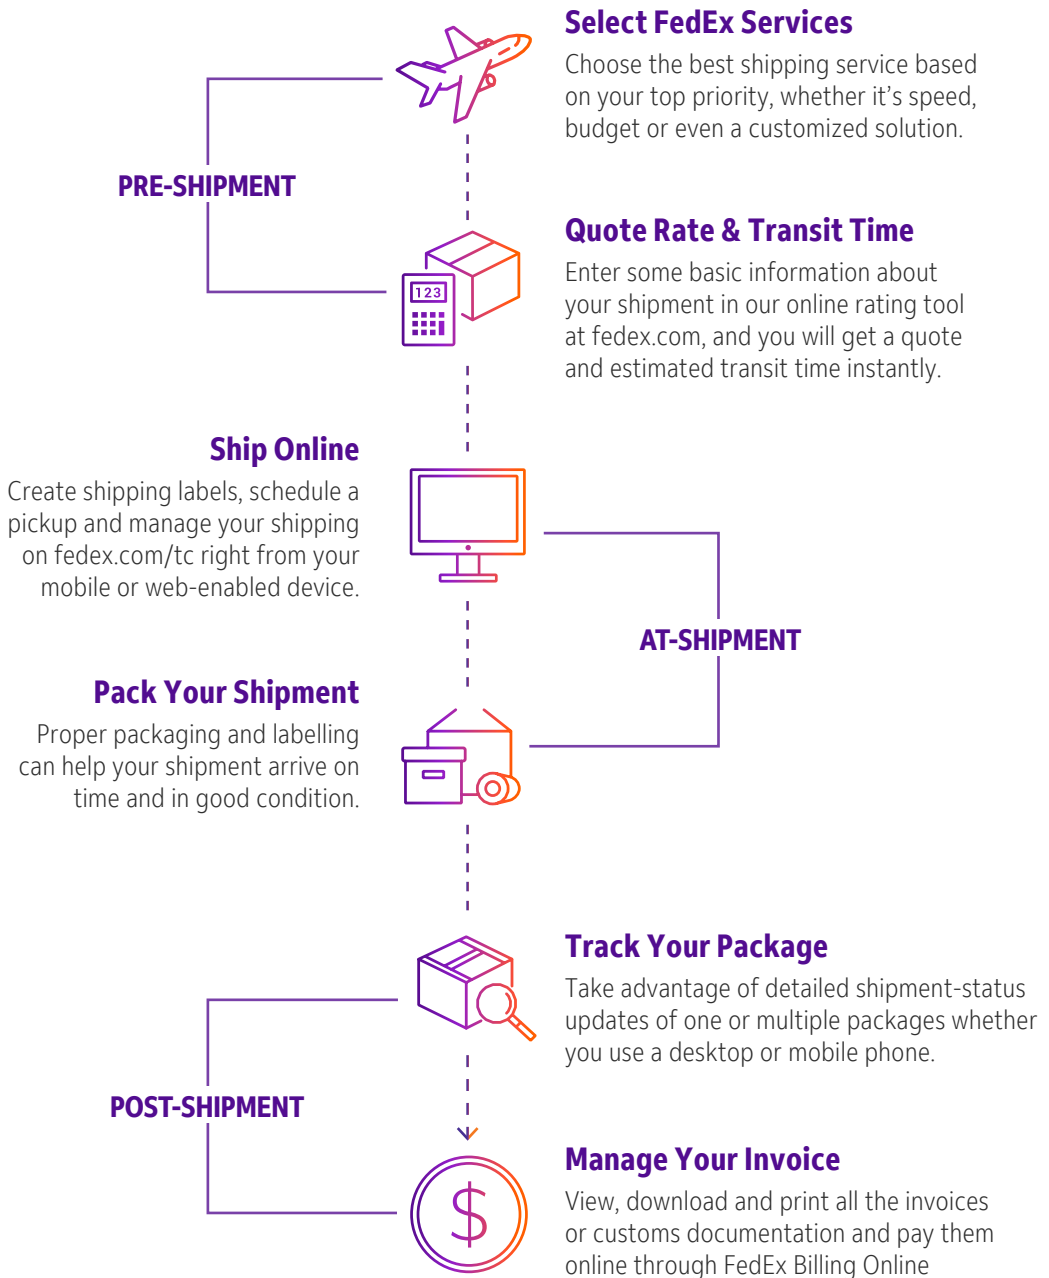

SHIPPING WITH FEDEX

Online Shipping Tools

Our suite of online solutions at fedex.com/tc make your shipping experience easy from start to finish.

No matter what your shipping needs, you can do more at fedex.com/tc. Use our time saving online shipping tools and resources you need to work faster and be more productive.