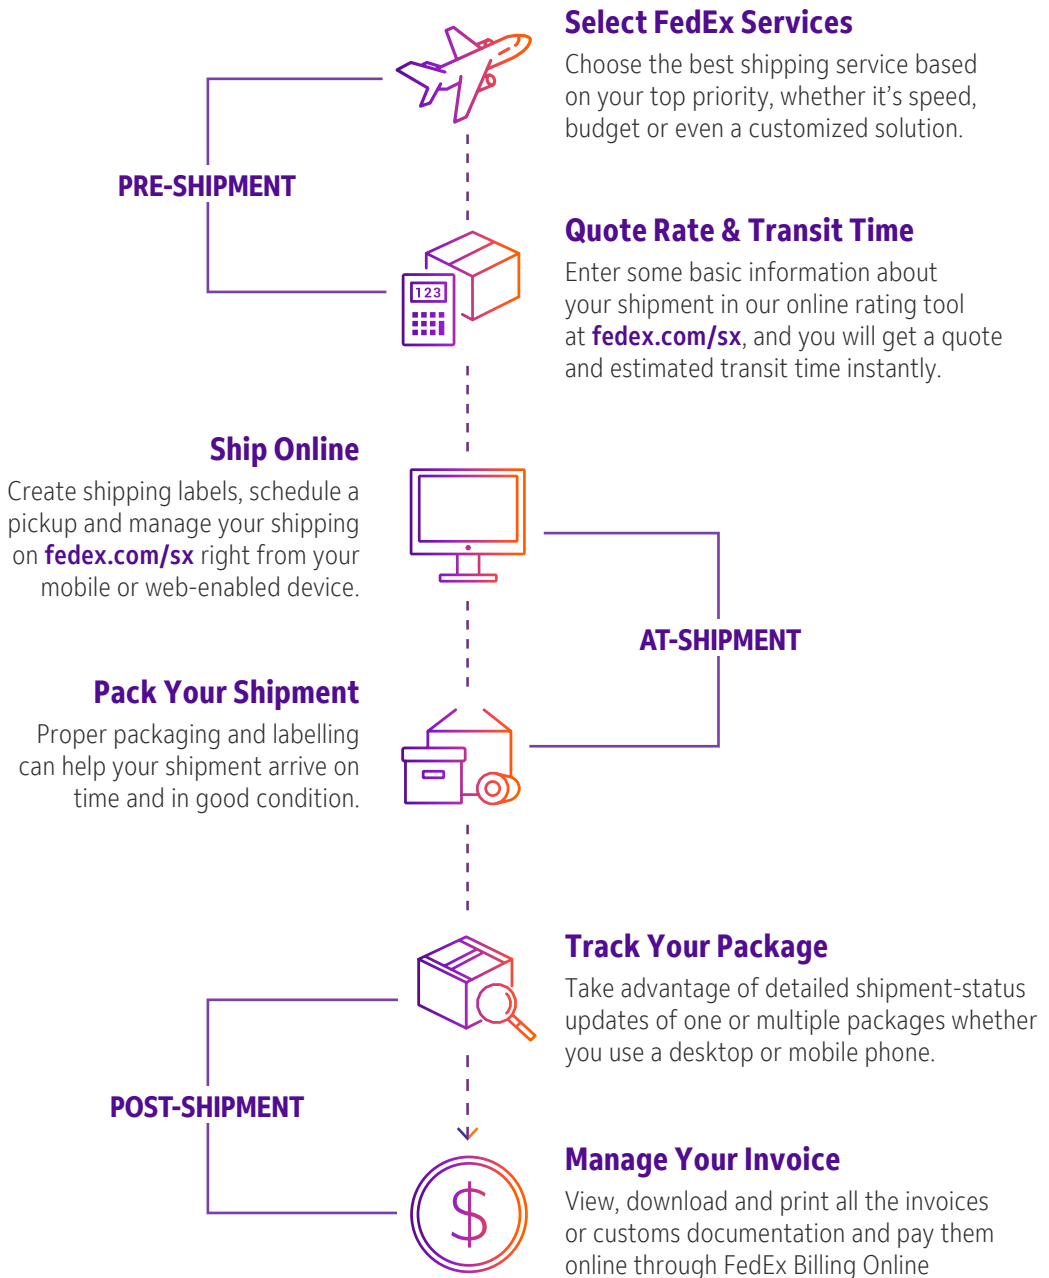

SHIPPING WITH FEDEX

Online Shipping Tools

Our suite of online solutions at fedex.com/sx make your shipping experience easy from start to finish.

No matter what your shipping needs, you can do more at fedex.com/sx. Use our time saving online shipping tools and resources you need to work faster and be more productive.