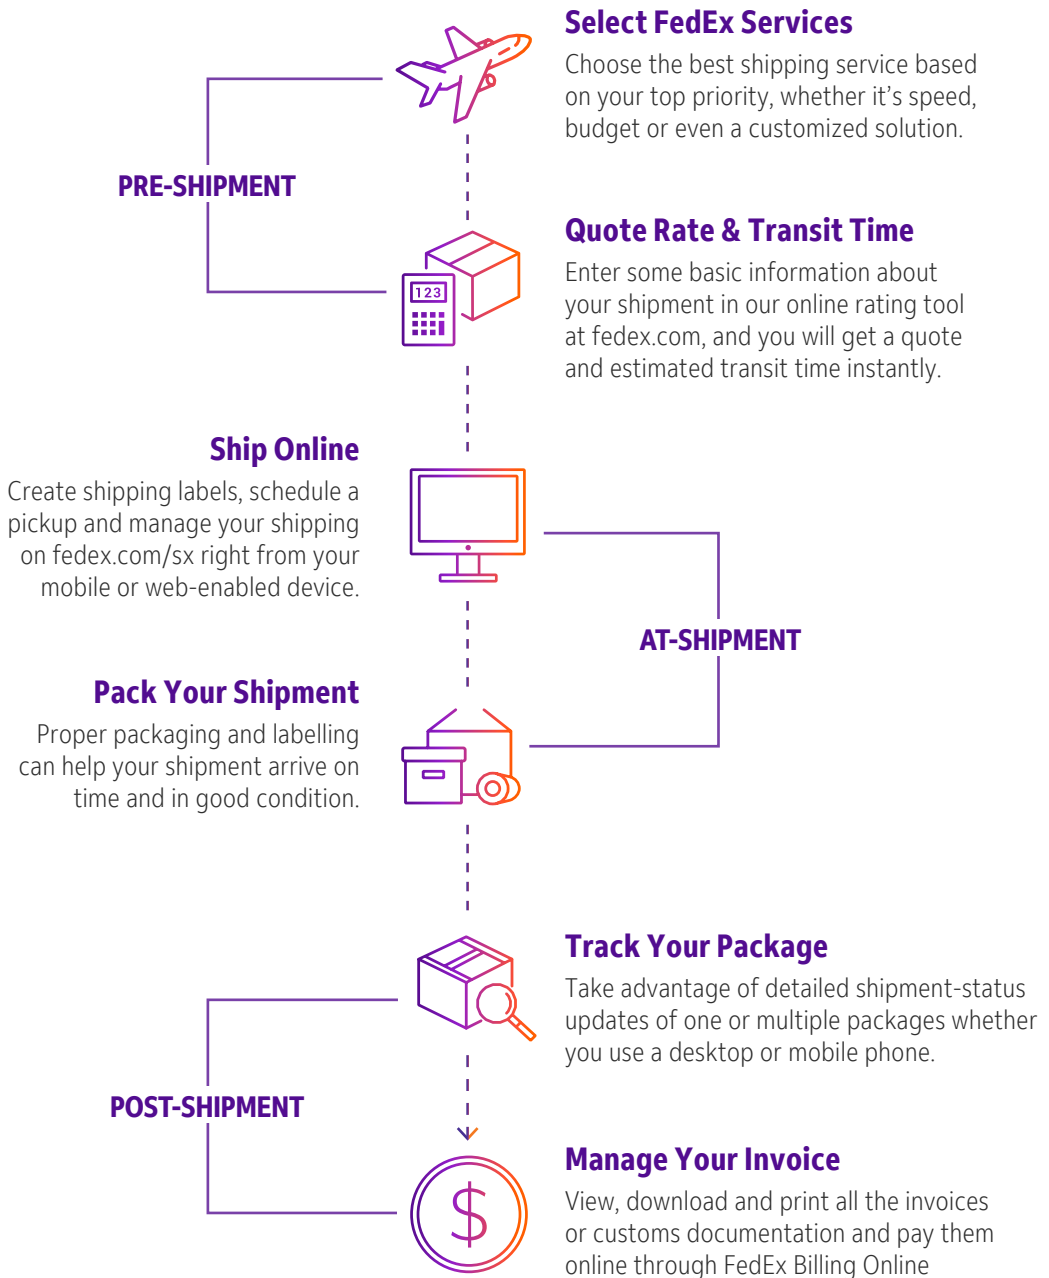

SHIPPING WITH FEDEX

Online Shipping Tools

Our suite of online solutions at fedex.com/sx make your shipping experience easy from start to finish.

No matter what your shipping needs, you can do more at fedex.com/sx. Use our time saving online shipping tools and resources you need to work faster and be more productive.