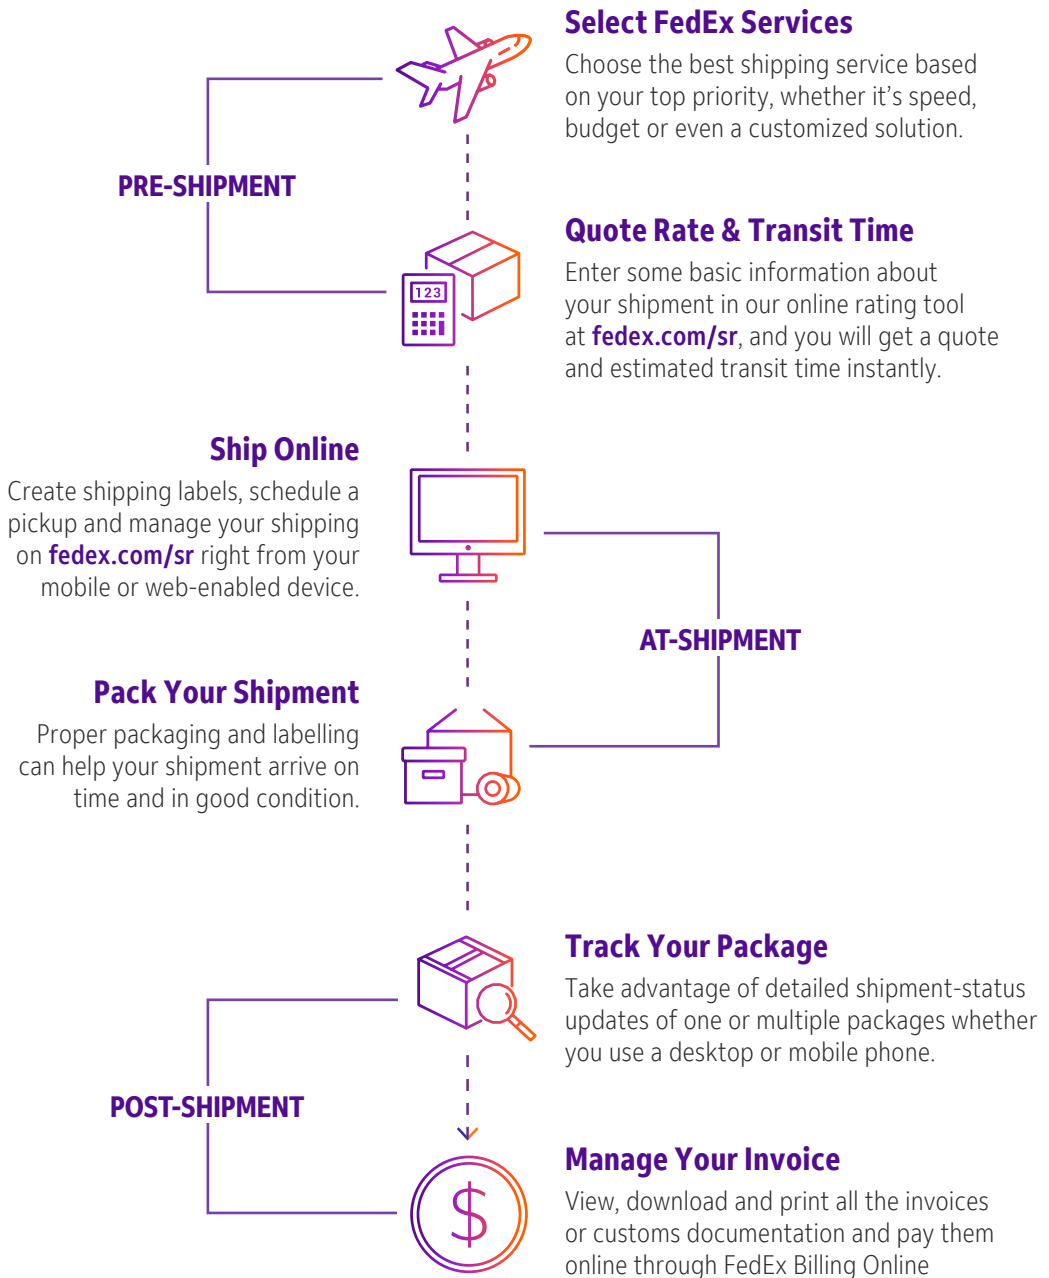

SHIPPING WITH FEDEX

Online Shipping Tools

Our suite of online solutions at fedex.com/sr make your shipping experience easy from start to finish.

No matter what your shipping needs, you can do more at fedex.com/sr. Use our time saving online shipping tools and resources you need to work faster and be more productive.