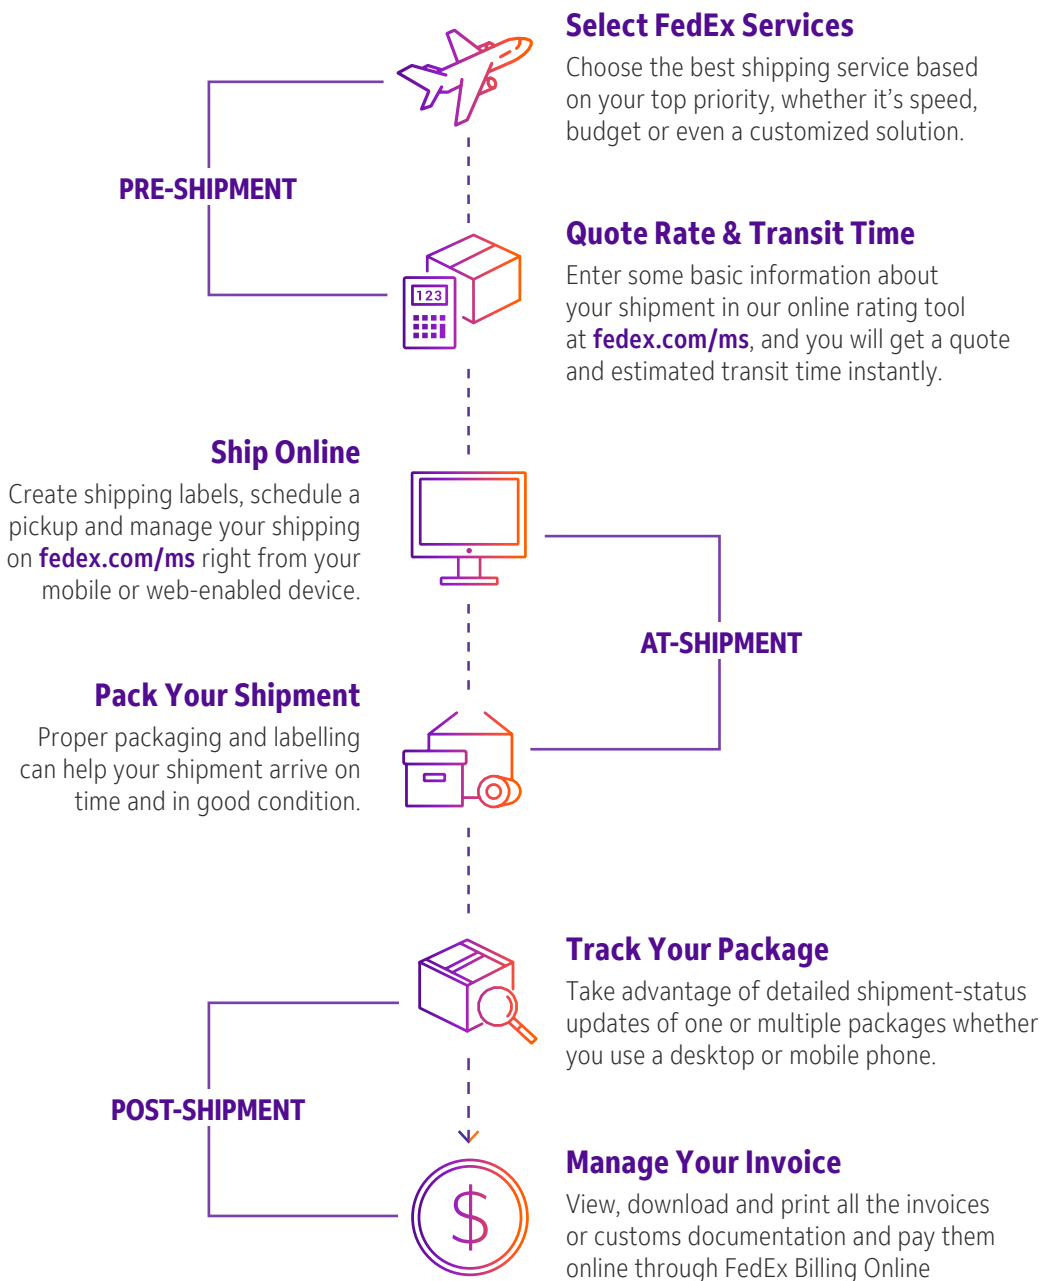

SHIPPING WITH FEDEX

Online Shipping Tools

Our suite of online solutions at fedex.com/ms make your shipping experience easy from start to finish.

No matter what your shipping needs, you can do more at fedex.com/ms. Use our time saving online shipping tools and resources you need to work faster and be more productive.