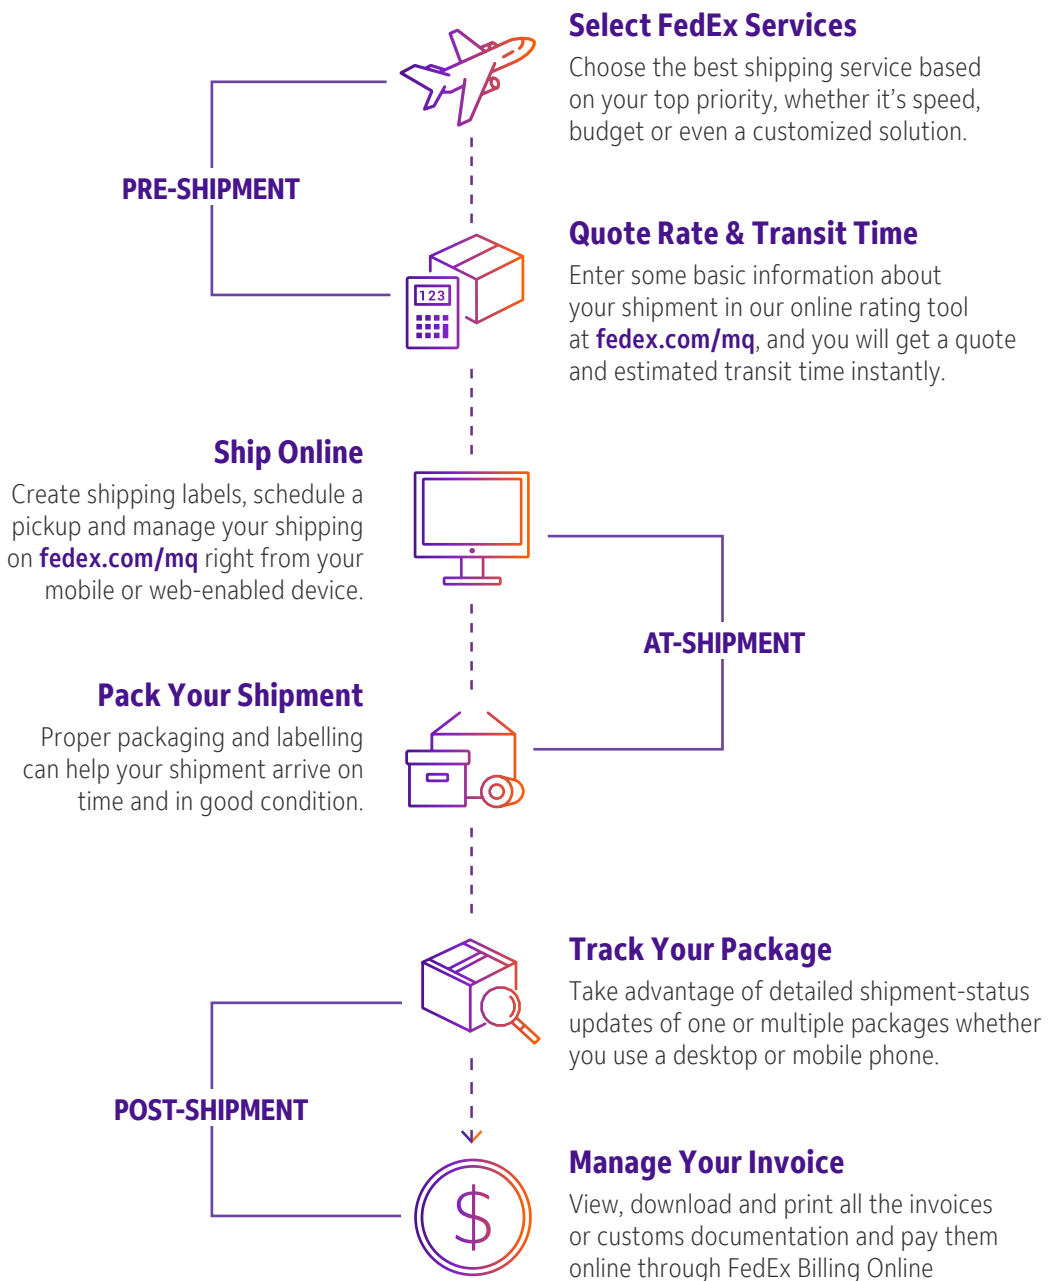

SHIPPING WITH FEDEX

Online Shipping Tools

Our suite of online solutions at fedex.com/mq make your shipping experience easy from start to finish.

No matter what your shipping needs, you can do more at fedex.com/mq. Use our time saving online shipping tools and resources you need to work faster and be more productive.