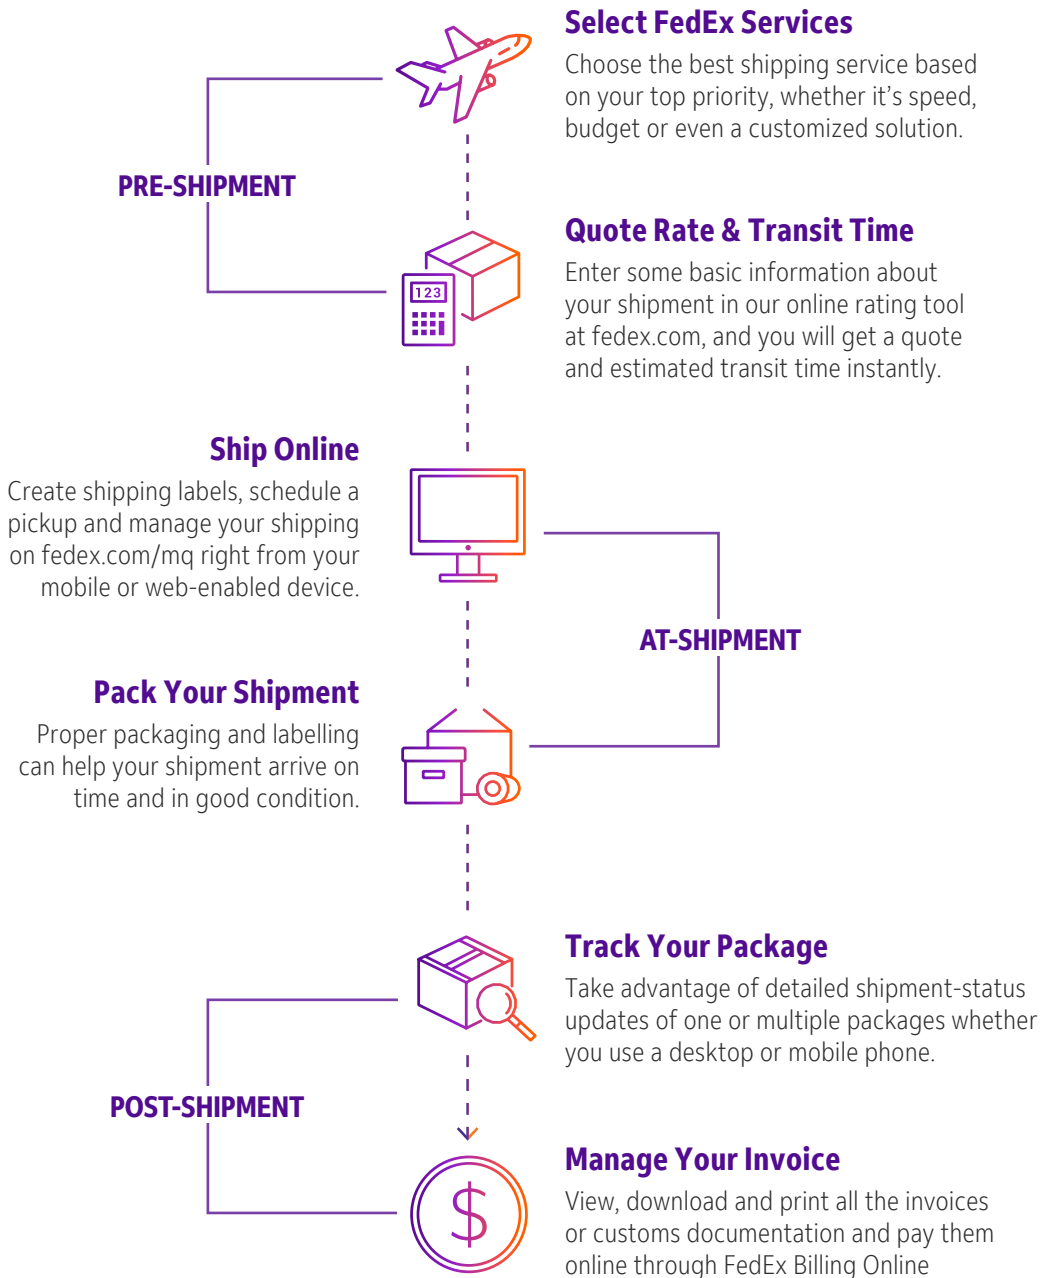

SHIPPING WITH FEDEX

Online Shipping Tools

Our suite of online solutions at fedex.com/mq make your shipping experience easy from start to finish.

No matter what your shipping needs, you can do more at fedex.com/mq. Use our time saving online shipping tools and resources you need to work faster and be more productive.