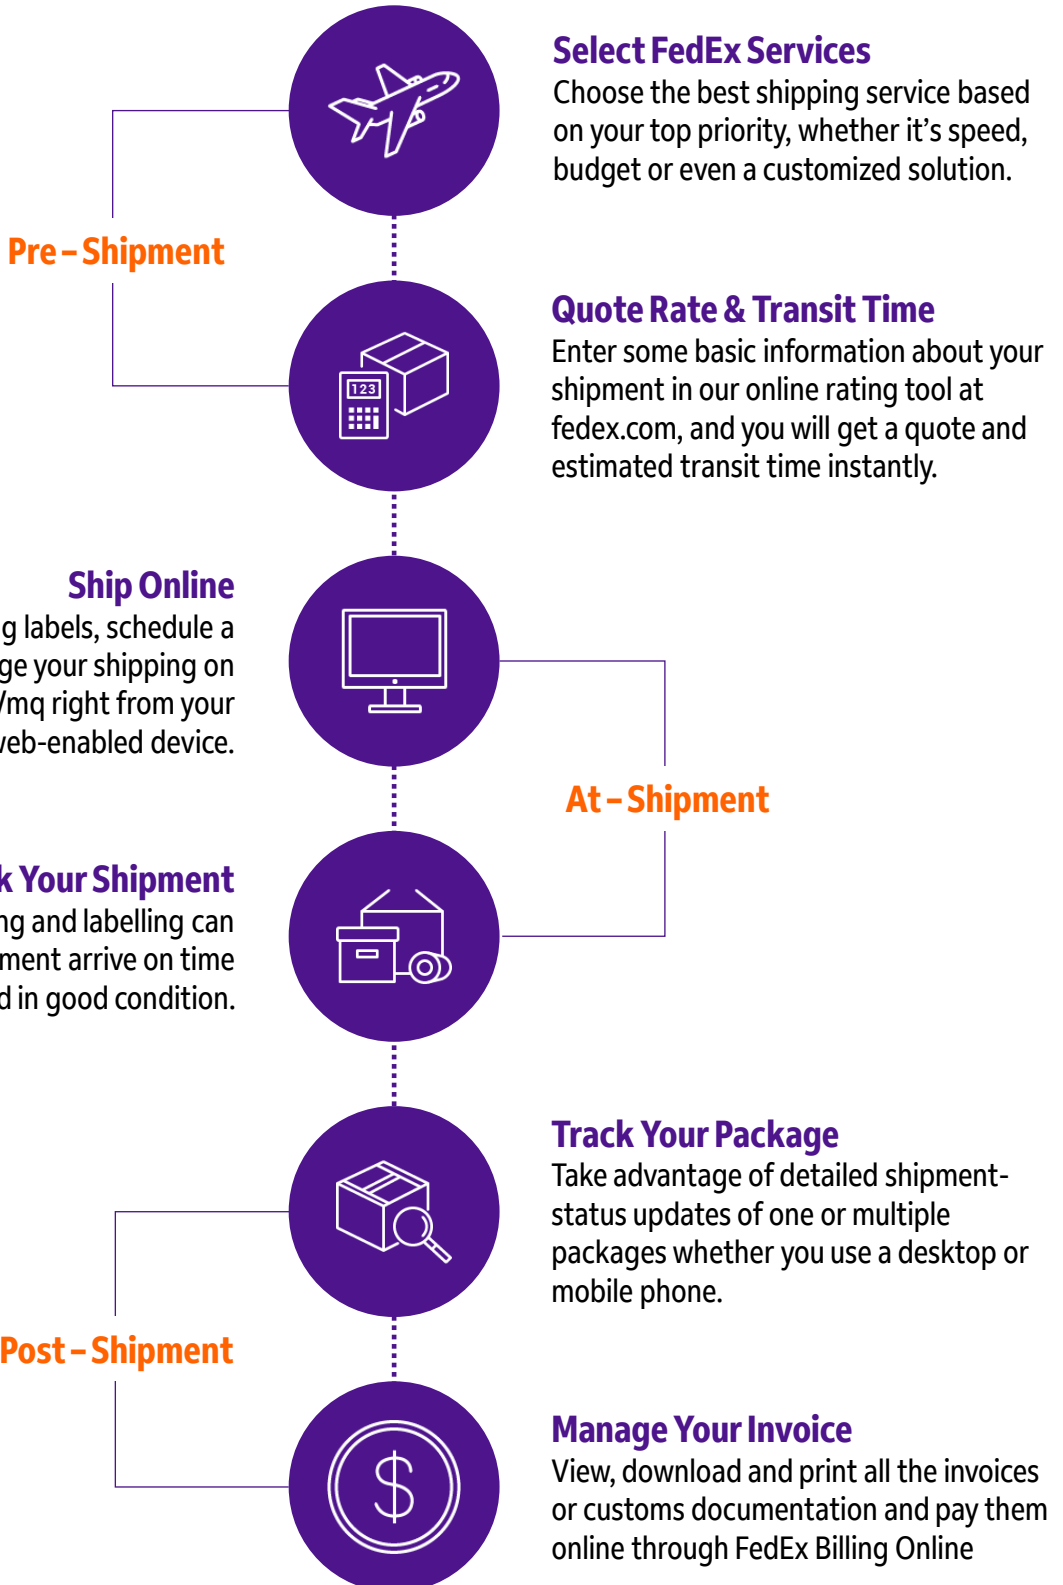

Shipping with FedEx: Online Shipping Tools

Our suite of online solutions at fedex.com/mq make your shipping experience easy from start to finish. No matter what your shipping needs, you can do more at fedex.com/mq. Use our time-saving online shipping tools and resources you need to work faster and be more productive.