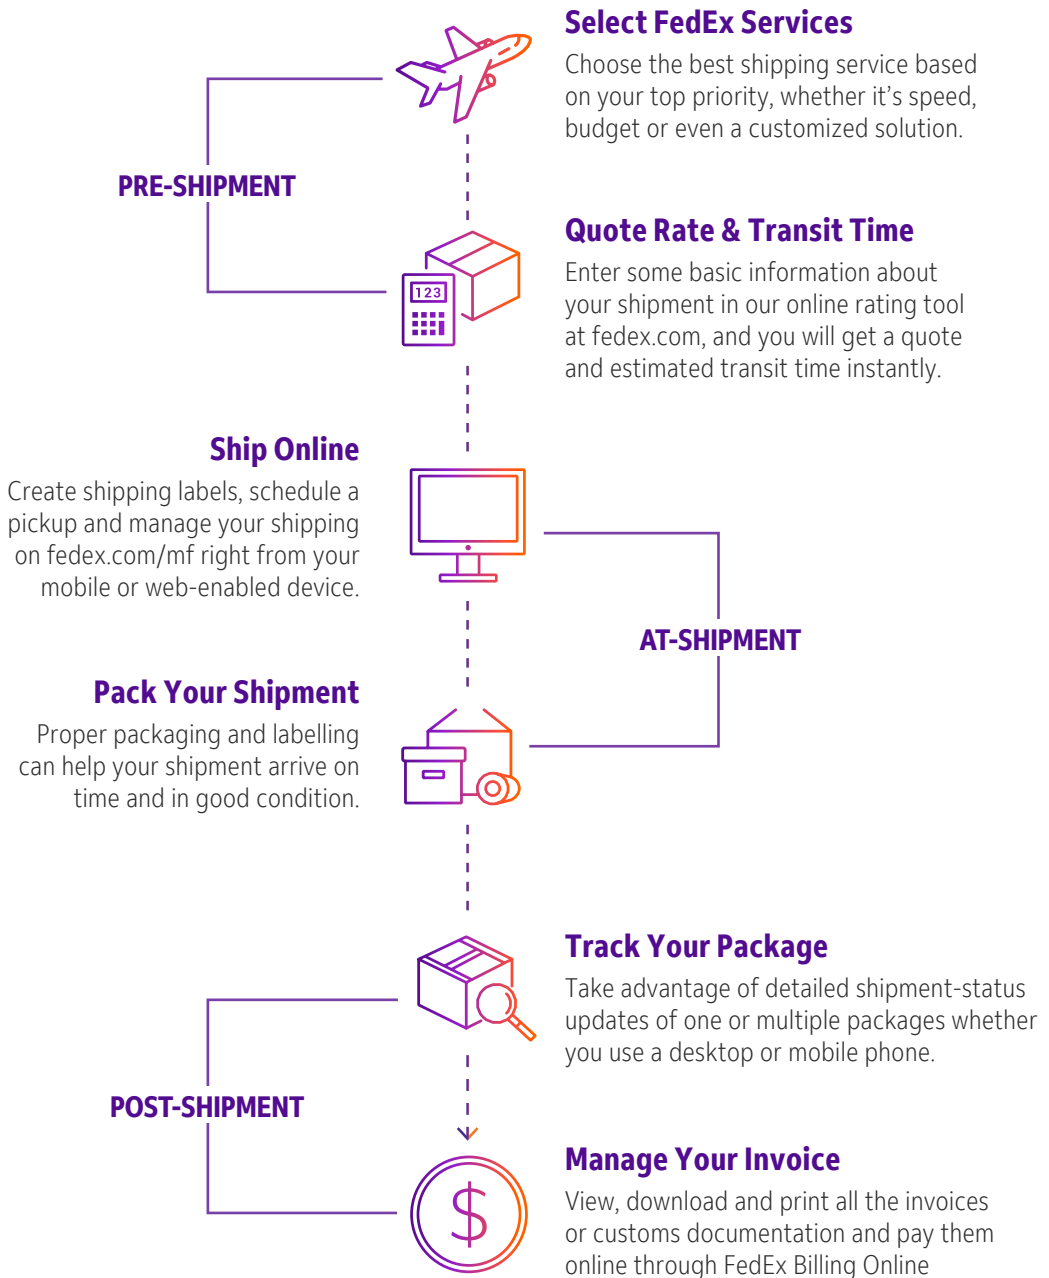

SHIPPING WITH FEDEX

Online Shipping Tools

Our suite of online solutions at fedex.com/mf make your shipping experience easy from start to finish.

No matter what your shipping needs, you can do more at fedex.com/mf. Use our time saving online shipping tools and resources you need to work faster and be more productive.