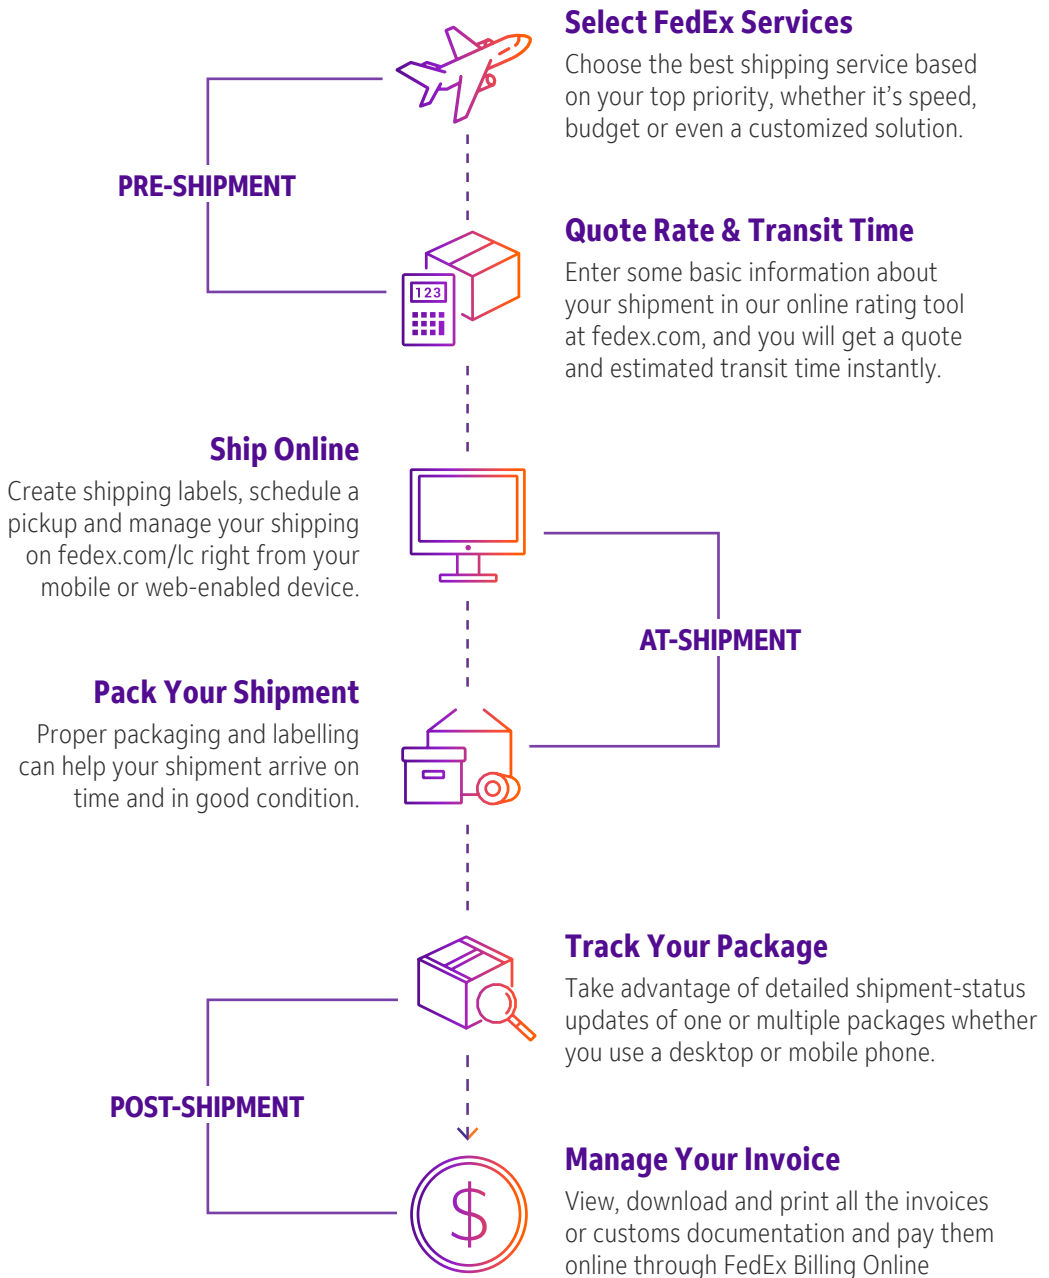

SHIPPING WITH FEDEX

Online Shipping Tools

Our suite of online solutions at fedex.com/lc make your shipping experience easy from start to finish.

No matter what your shipping needs, you can do more at fedex.com/lc. Use our time saving online shipping tools and resources you need to work faster and be more productive.