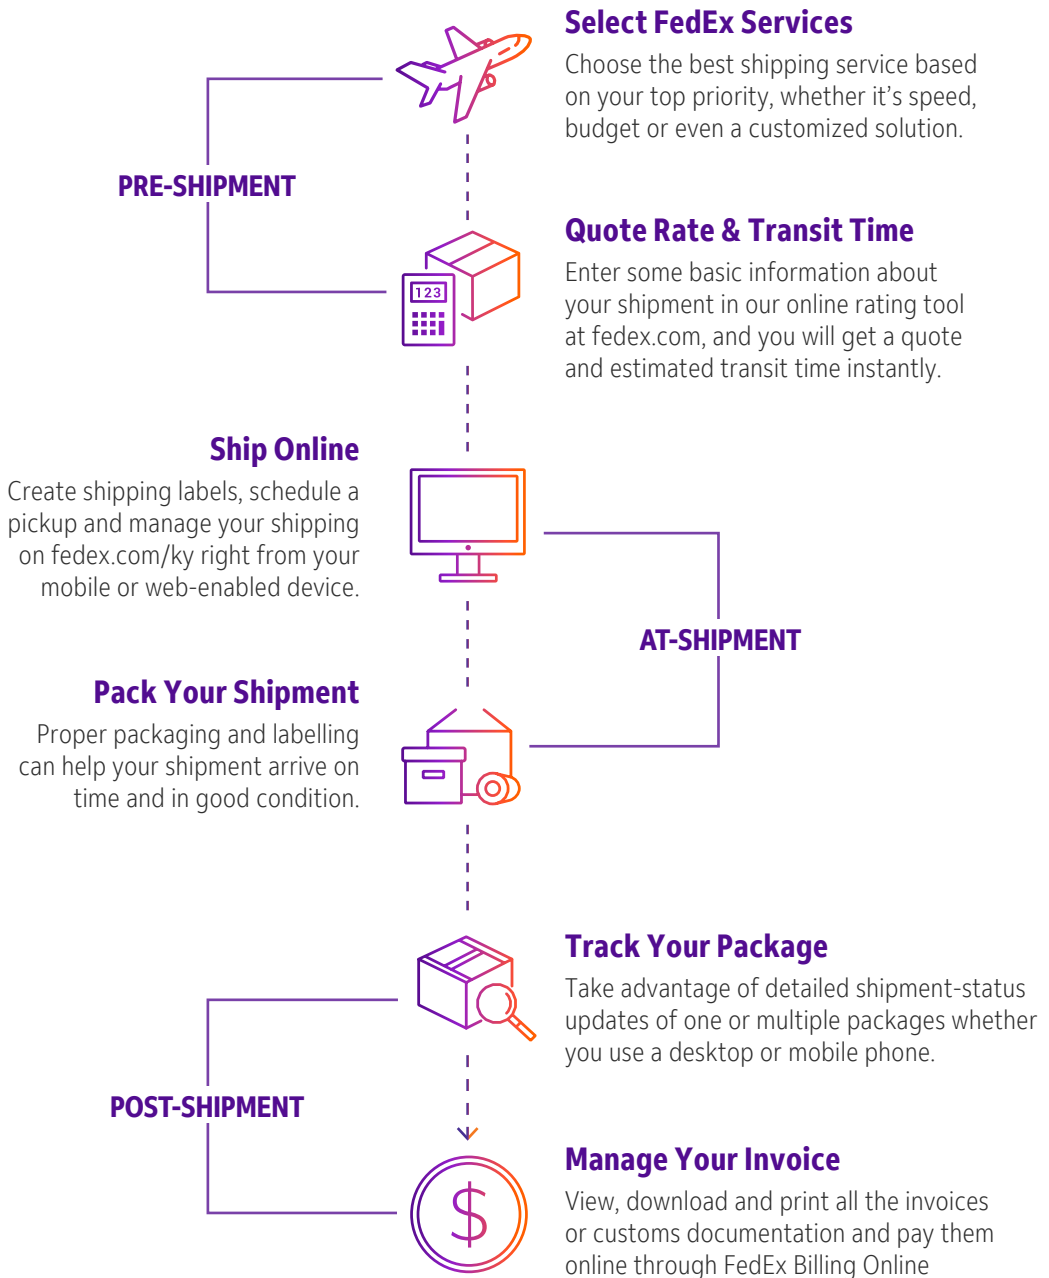

SHIPPING WITH FEDEX

Online Shipping Tools

Our suite of online solutions at fedex.com/ky make your shipping experience easy from start to finish.

No matter what your shipping needs, you can do more at fedex.com/ky. Use our time saving online shipping tools and resources you need to work faster and be more productive.