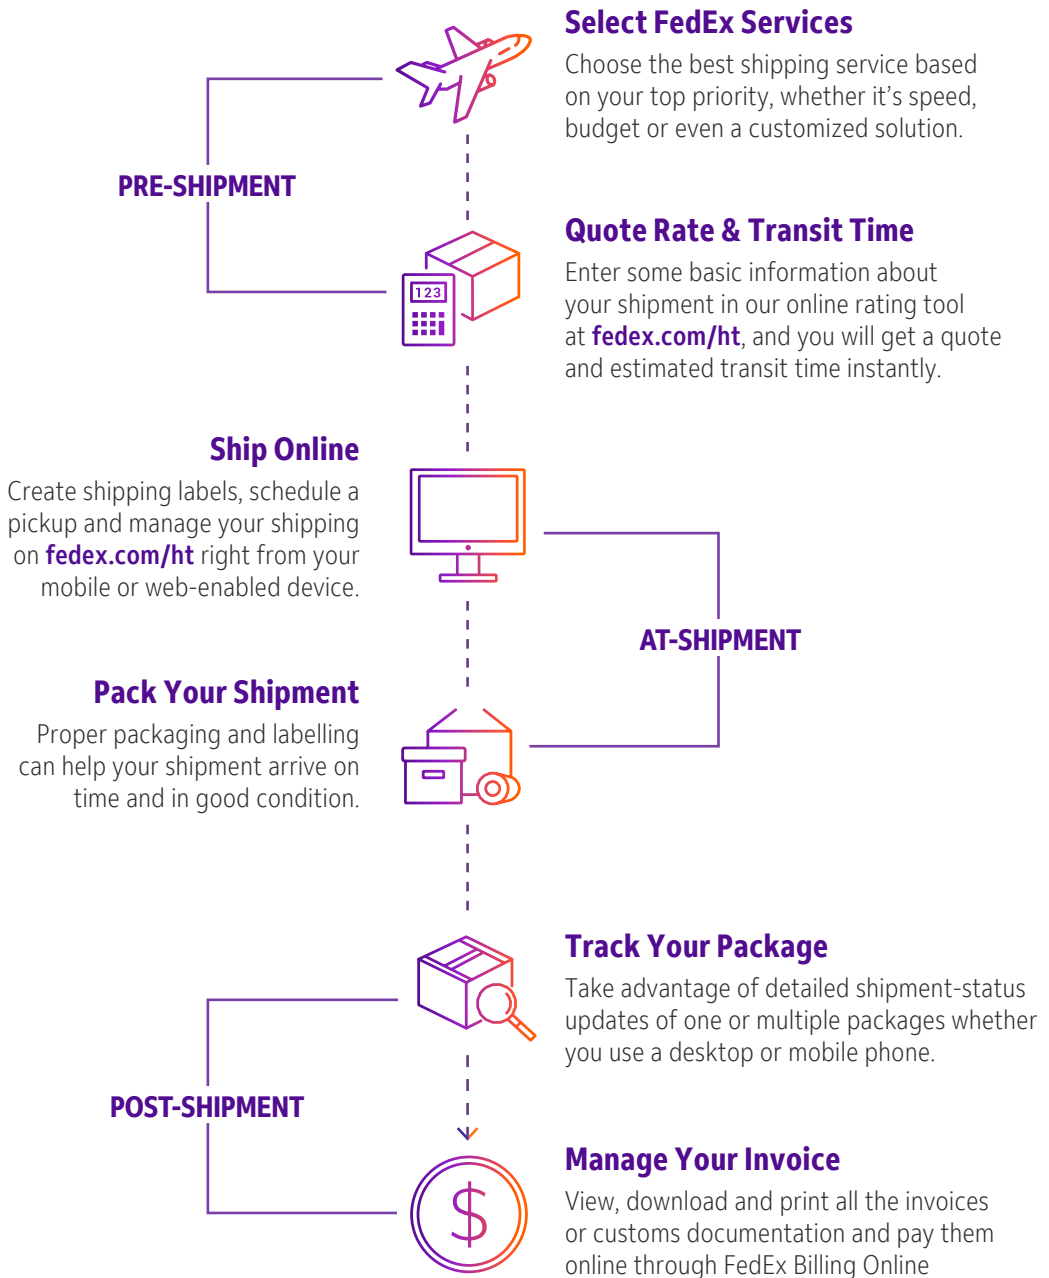

SHIPPING WITH FEDEX

Online Shipping Tools

Our suite of online solutions at fedex.com/ht make your shipping experience easy from start to finish.

No matter what your shipping needs, you can do more at fedex.com/ht. Use our time saving online shipping tools and resources you need to work faster and be more productive.