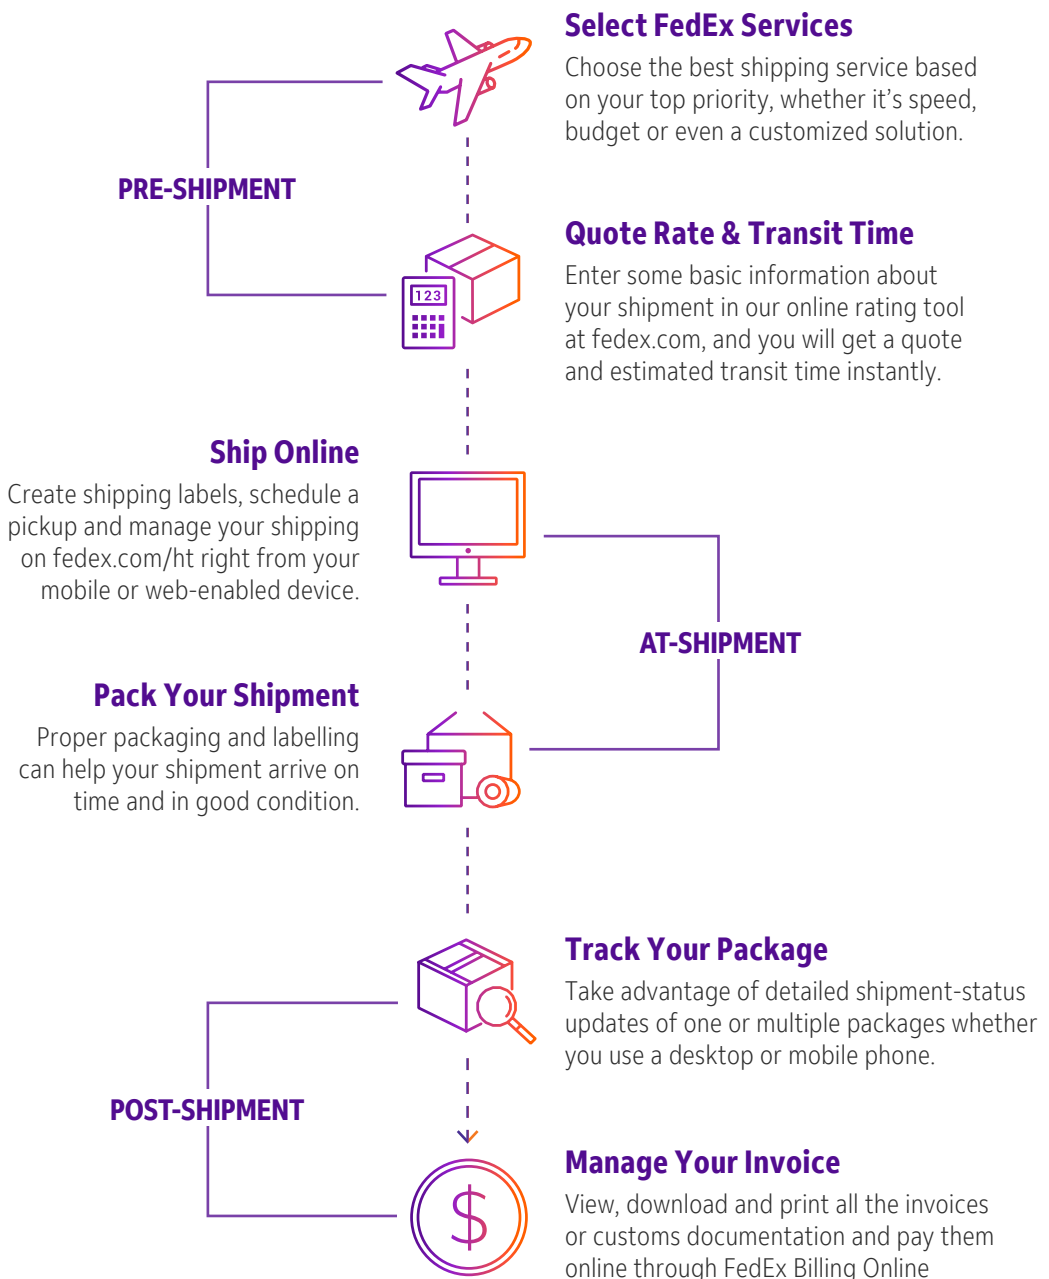

SHIPPING WITH FEDEX

Online Shipping Tools

Our suite of online solutions at fedex.com/ht make your shipping experience easy from start to finish.

No matter what your shipping needs, you can do more at fedex.com/ht. Use our time saving online shipping tools and resources you need to work faster and be more productive.