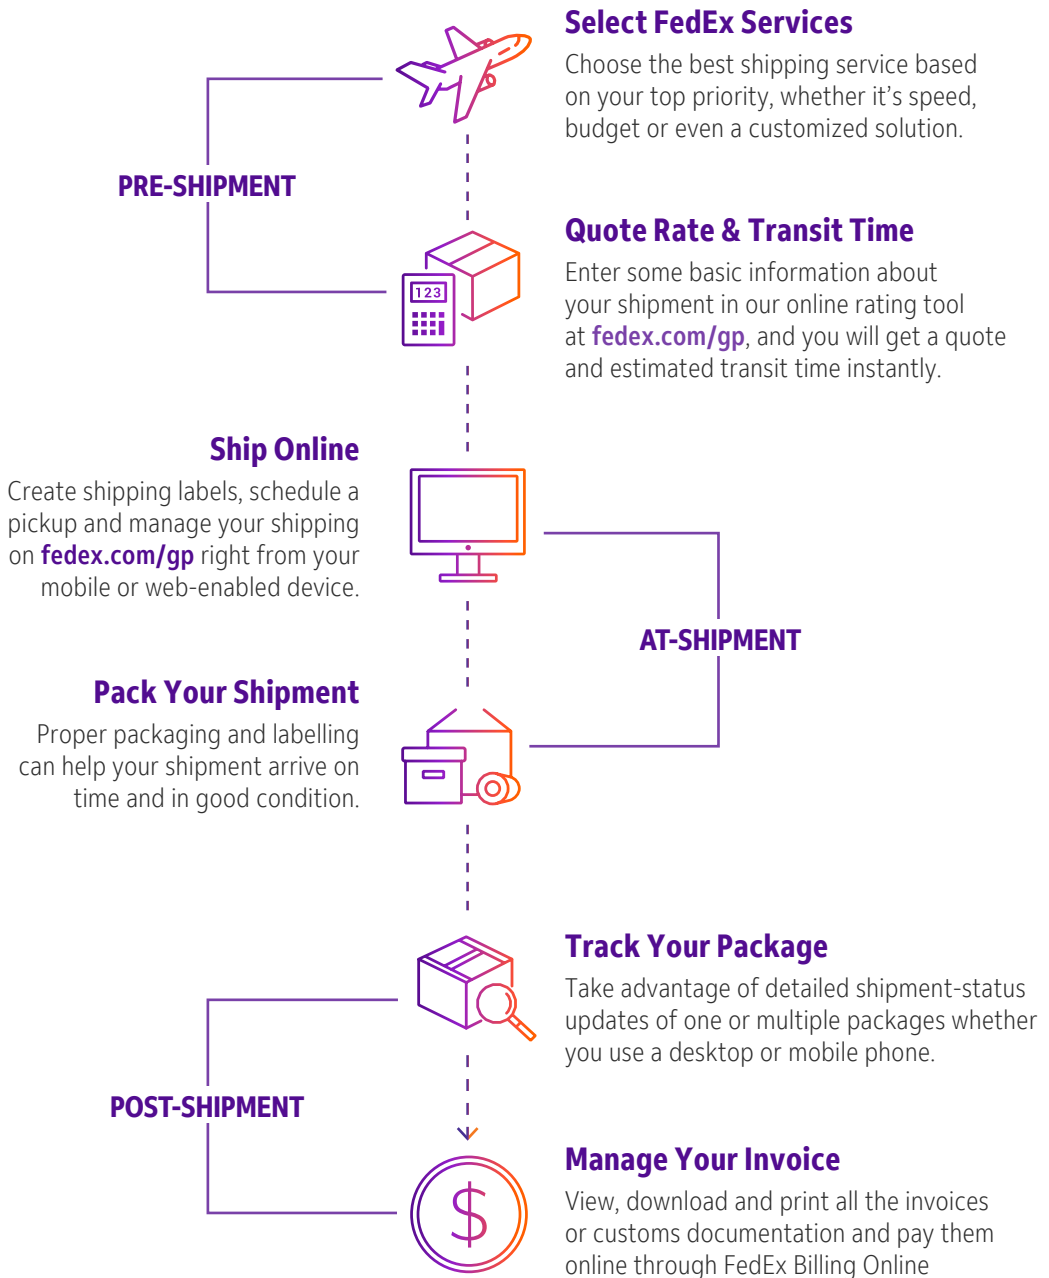

SHIPPING WITH FEDEX

Online Shipping Tools

Our suite of online solutions at fedex.com/gp make your shipping experience easy from start to finish.

No matter what your shipping needs, you can do more at fedex.com/gp. Use our time saving online shipping tools and resources you need to work faster and be more productive.