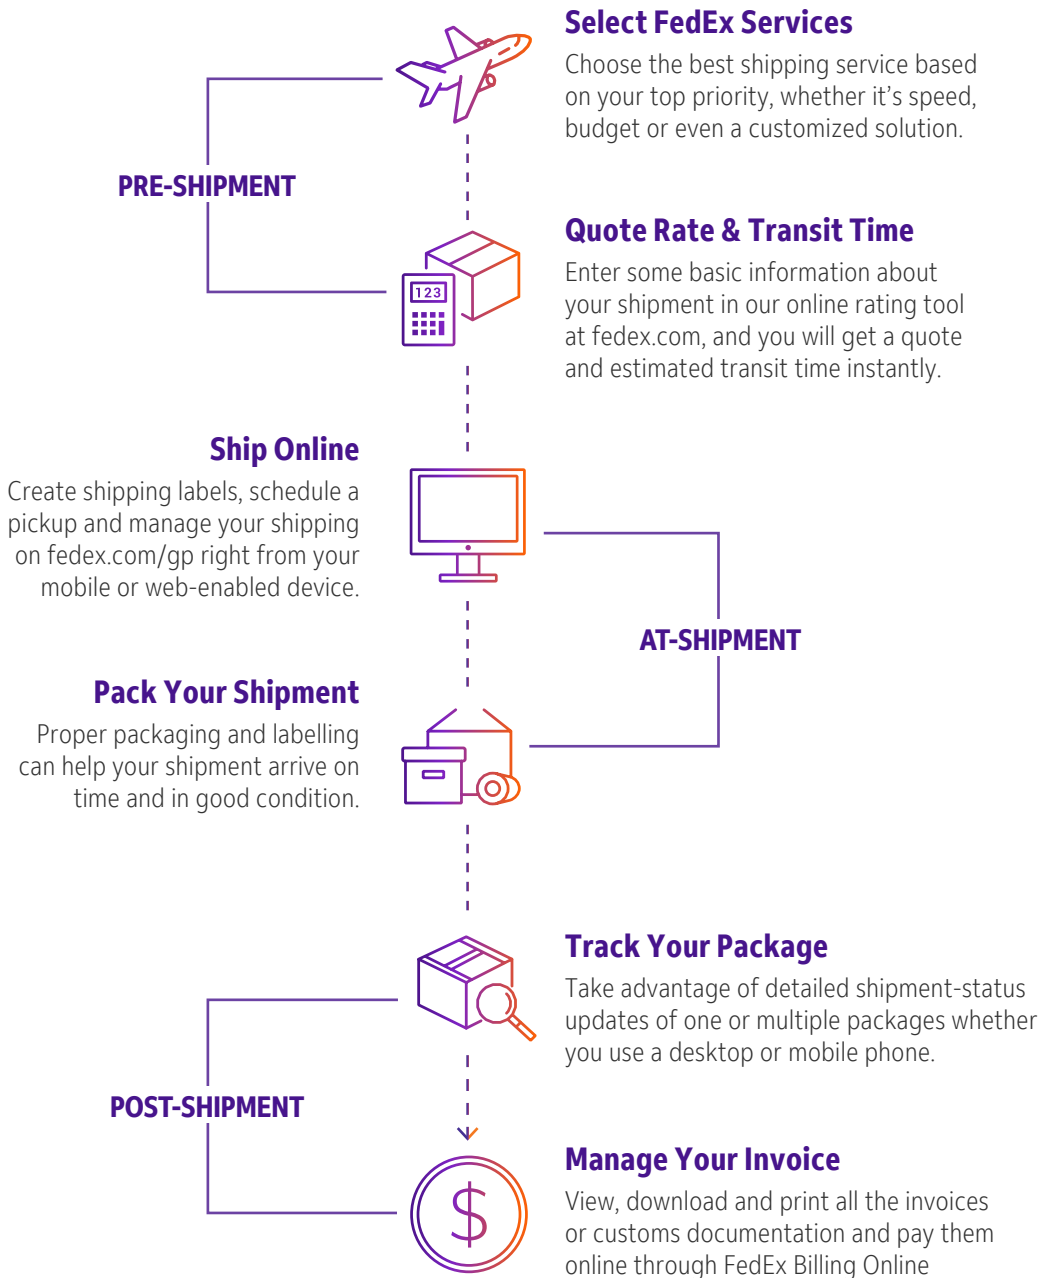

SHIPPING WITH FEDEX

Online Shipping Tools

Our suite of online solutions at fedex.com/gp make your shipping experience easy from start to finish.

No matter what your shipping needs, you can do more at fedex.com/gp. Use our time saving online shipping tools and resources you need to work faster and be more productive.