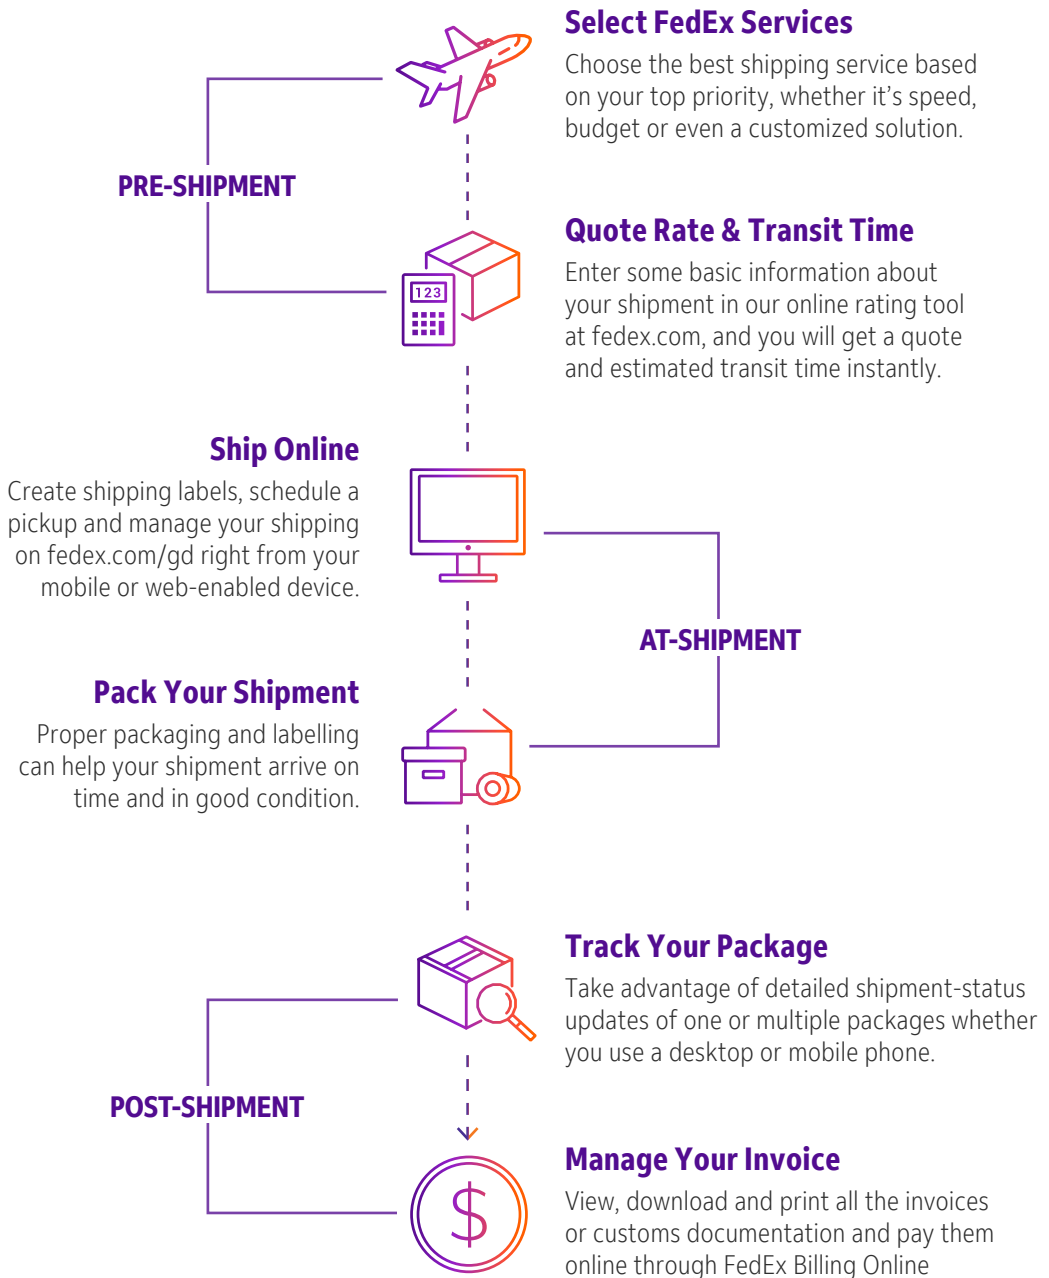

SHIPPING WITH FEDEX

Online Shipping Tools

Our suite of online solutions at fedex.com/gd make your shipping experience easy from start to finish.

No matter what your shipping needs, you can do more at fedex.com/gd. Use our time saving online shipping tools and resources you need to work faster and be more productive.