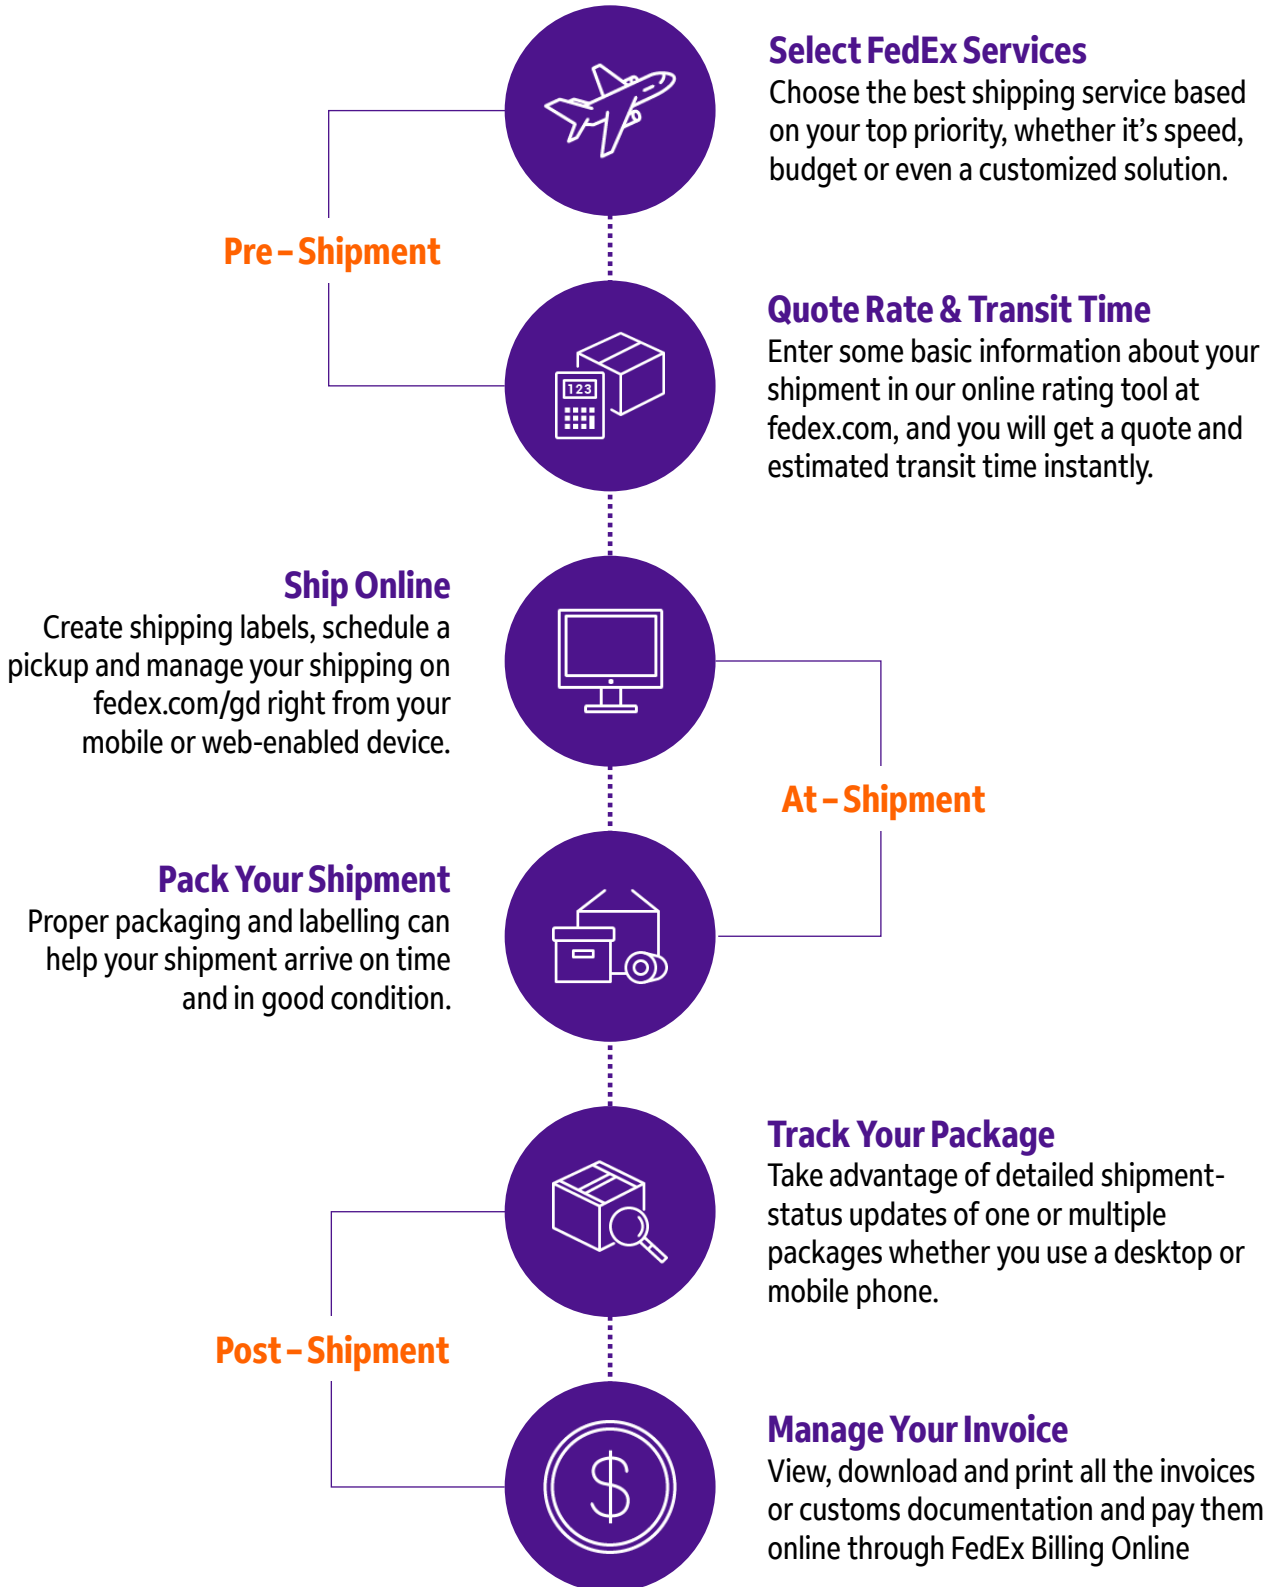

Shipping with FedEx: Online Shipping Tools

Our suite of online solutions at fedex.com/gd make your shipping experience easy from start to finish.

No matter what your shipping needs, you can do more at fedex.com/gd. Use our time-saving online shipping tools and resources you need to work faster and be more productive.