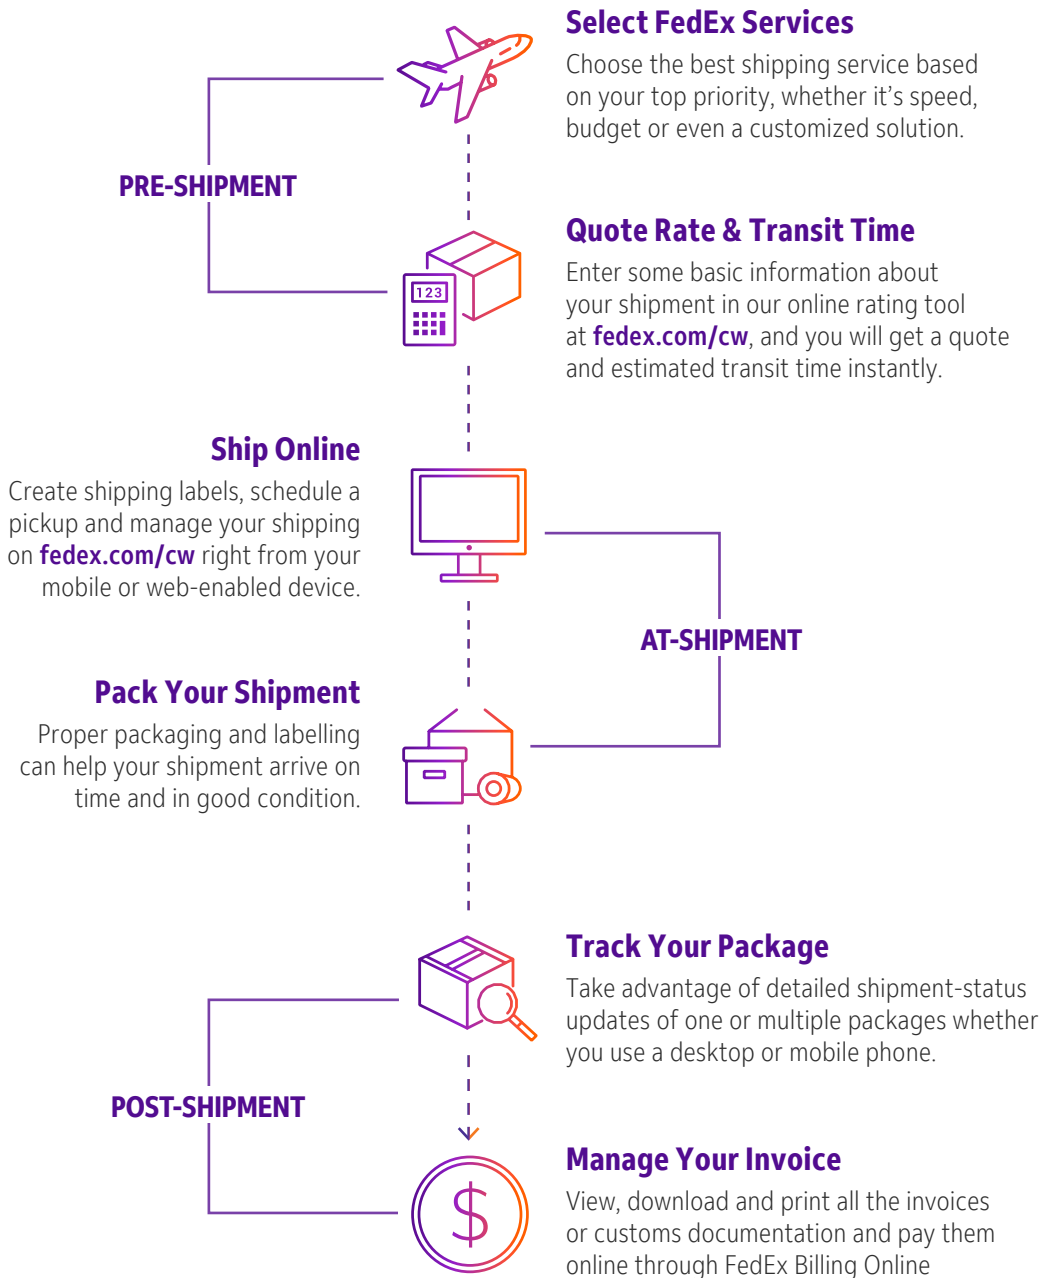

SHIPPING WITH FEDEX

Online Shipping Tools

Our suite of online solutions at fedex.com/cw make your shipping experience easy from start to finish.

No matter what your shipping needs, you can do more at fedex.com/cw. Use our time saving online shipping tools and resources you need to work faster and be more productive.