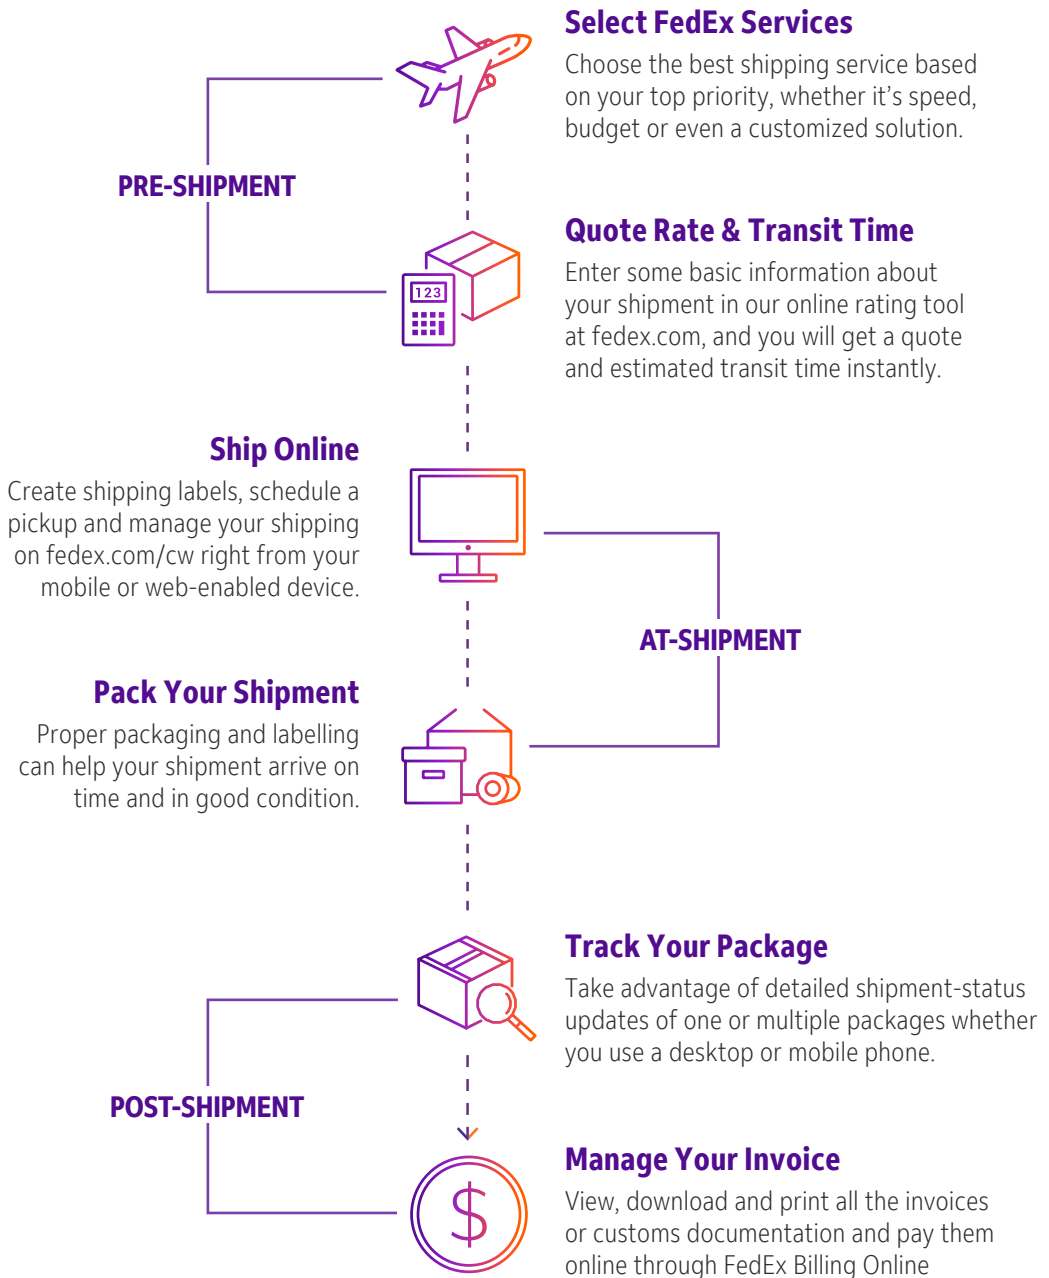

SHIPPING WITH FEDEX

Online Shipping Tools

Our suite of online solutions at fedex.com/cw make your shipping experience easy from start to finish.

No matter what your shipping needs, you can do more at fedex.com/cw. Use our time saving online shipping tools and resources you need to work faster and be more productive.