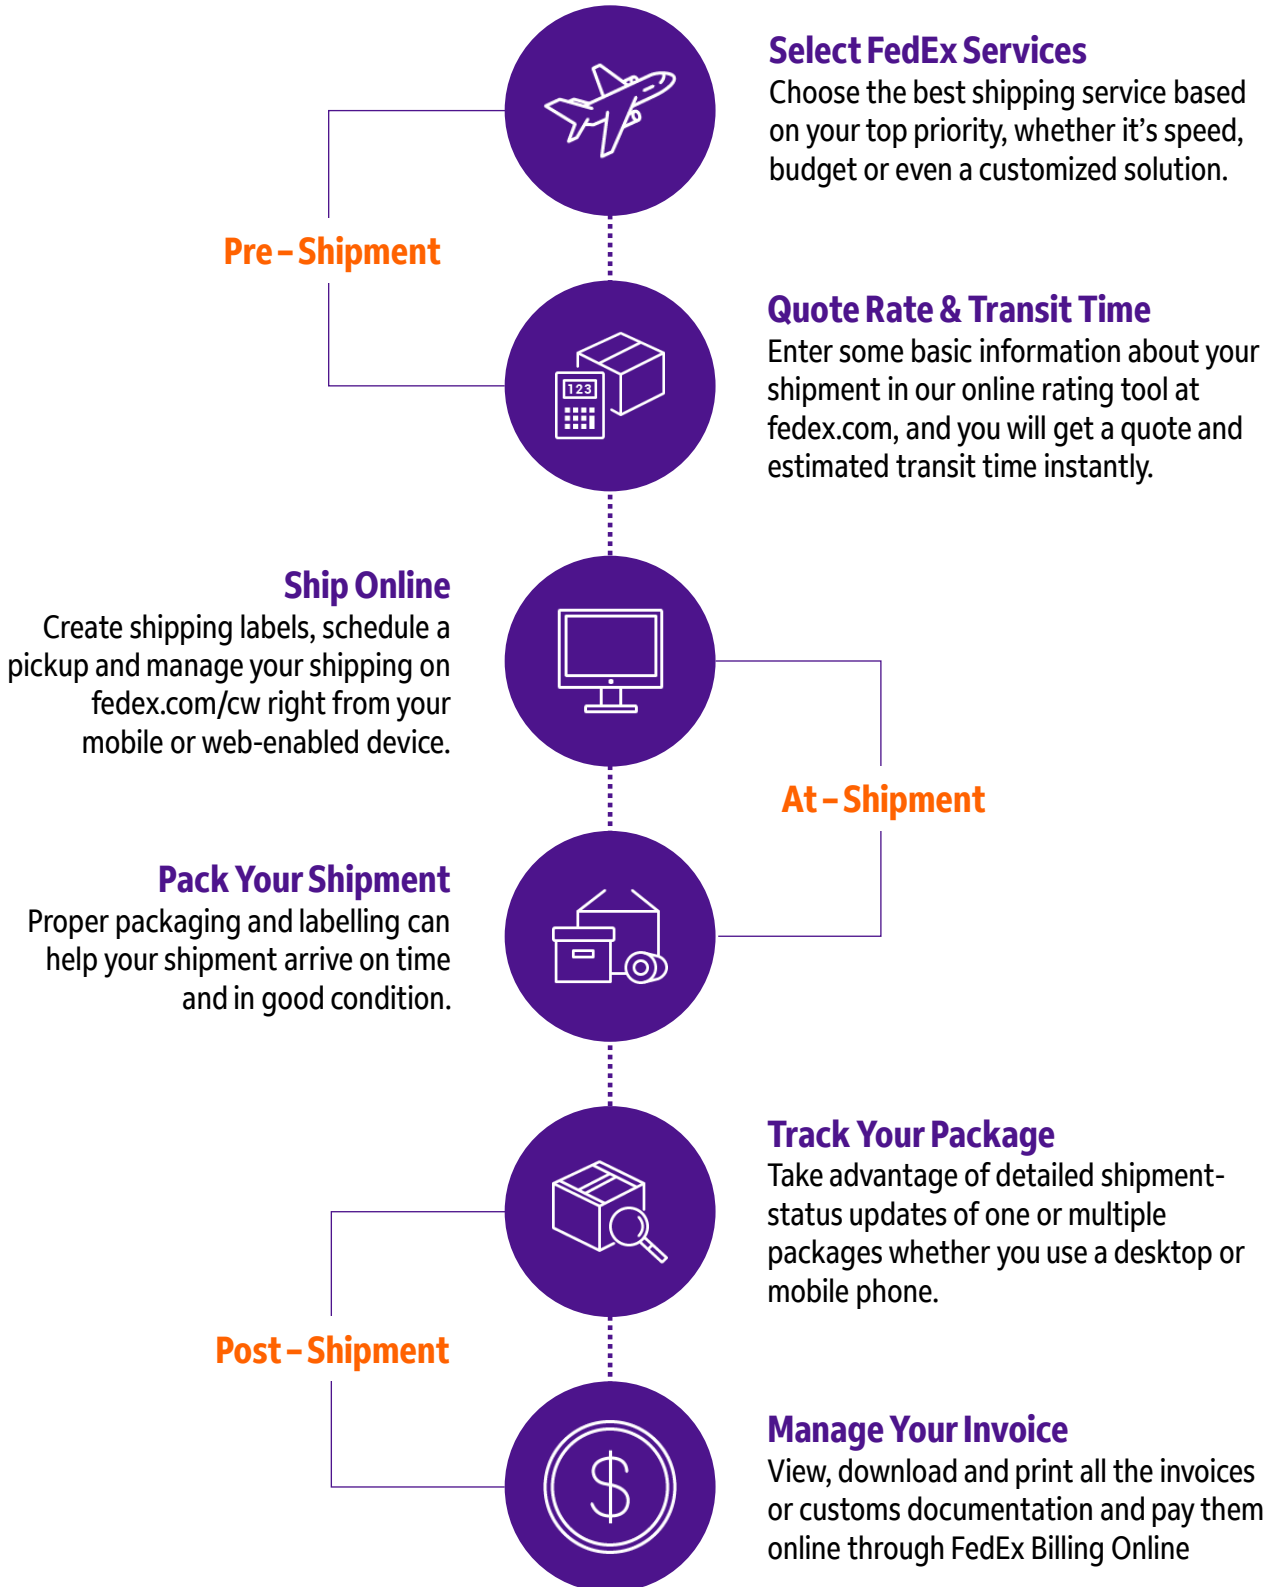

Shipping with FedEx: Online Shipping Tools

Our suite of online solutions at fedex.com/cw make your shipping experience easy from start to finish. No matter what your shipping needs, you can do more at fedex.com/cw. Use our time-saving online shipping tools and resources you need to work faster and be more productive.