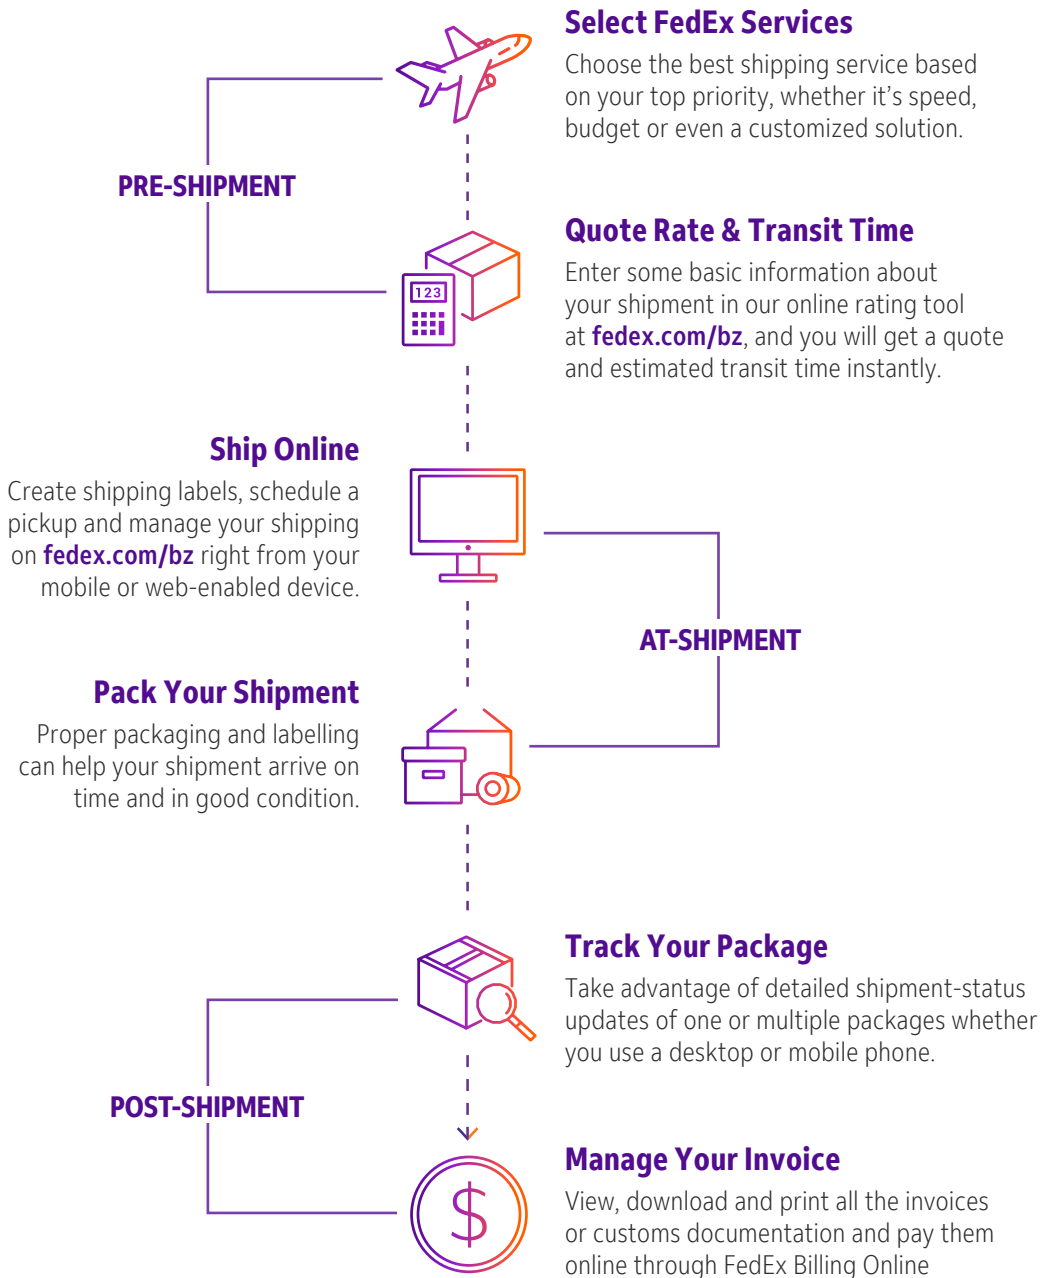

SHIPPING WITH FEDEX

Online Shipping Tools

Our suite of online solutions at fedex.com/bz make your shipping experience easy from start to finish.

No matter what your shipping needs, you can do more at fedex.com/bz. Use our time saving online shipping tools and resources you need to work faster and be more productive.