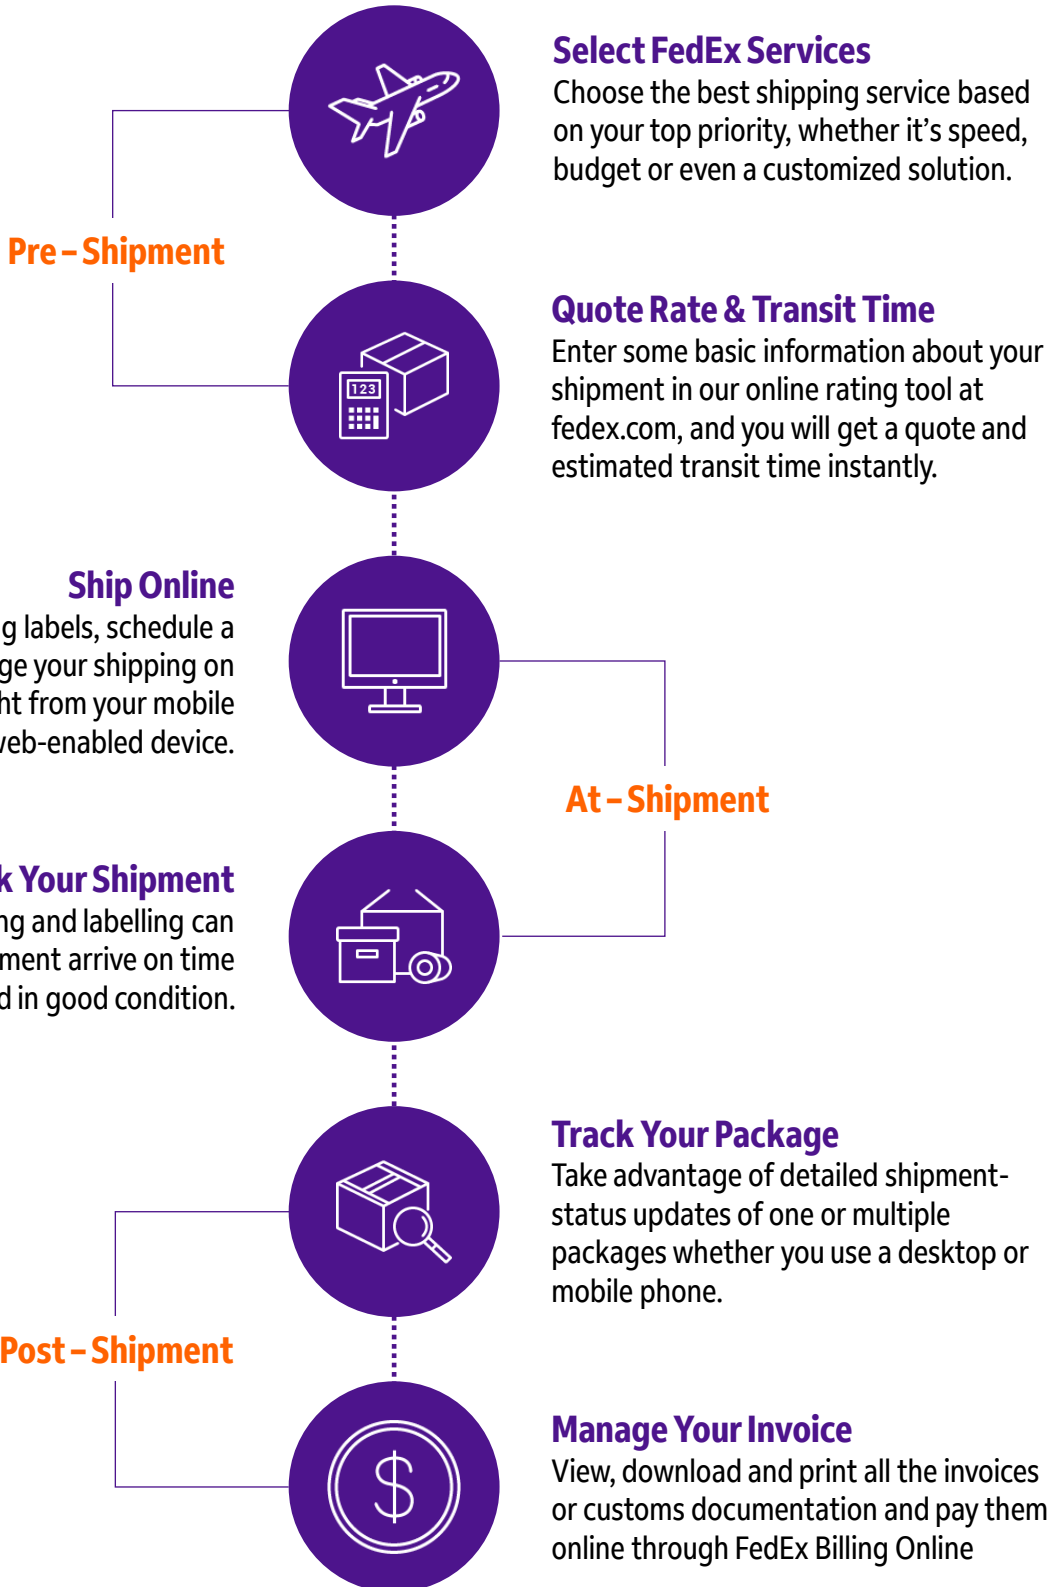

Shipping with FedEx: Online Shipping Tools

Our suite of online solutions at fedex.com/bs make your shipping experience easy from start to finish. No matter what your shipping needs, you can do more at fedex.com/bs. Use our time-saving online shipping tools and resources you need to work faster and be more productive.