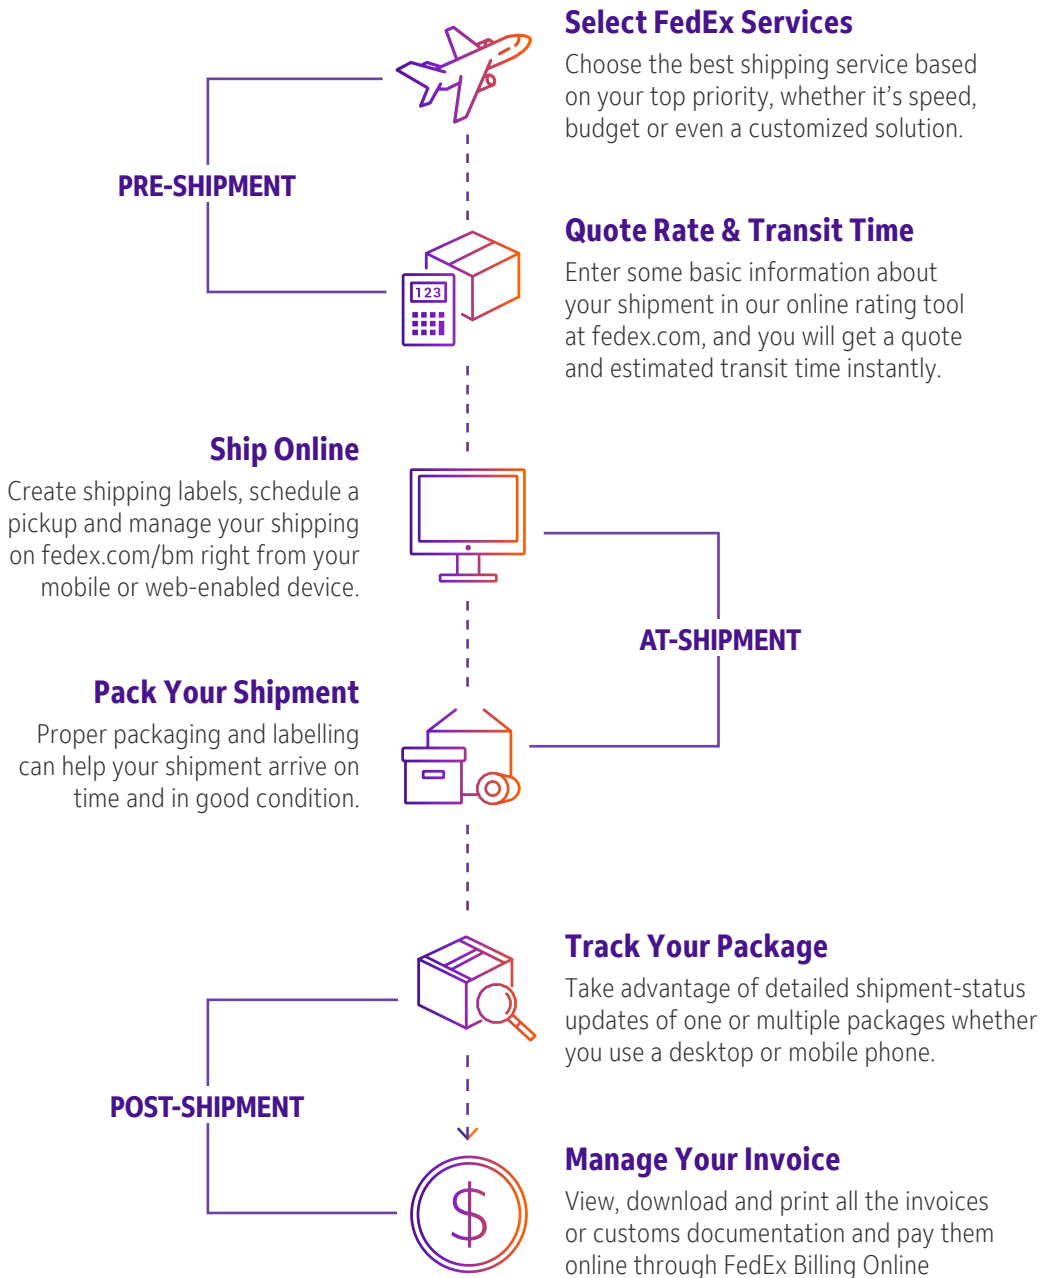

SHIPPING WITH FEDEX

Online Shipping Tools

Our suite of online solutions at fedex.com/bm make your shipping experience easy from start to finish.

No matter what your shipping needs, you can do more at fedex.com/bm. Use our time saving online shipping tools and resources you need to work faster and be more productive.