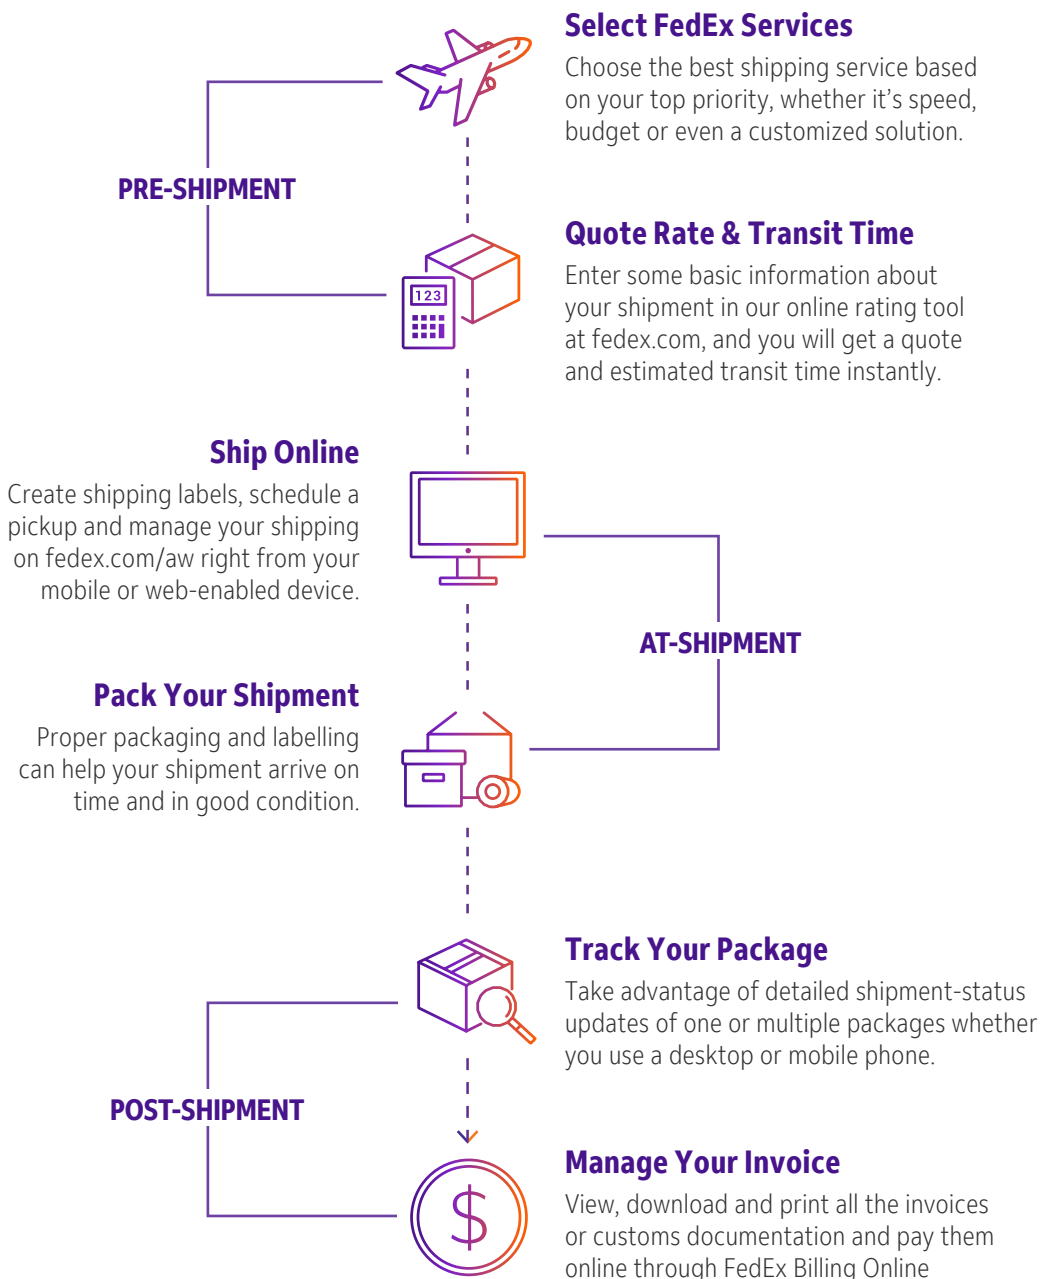

SHIPPING WITH FEDEX

Online Shipping Tools

Our suite of online solutions at fedex.com/aw make your shipping experience easy from start to finish.

No matter what your shipping needs, you can do more at fedex.com/aw. Use our time saving online shipping tools and resources you need to work faster and be more productive.