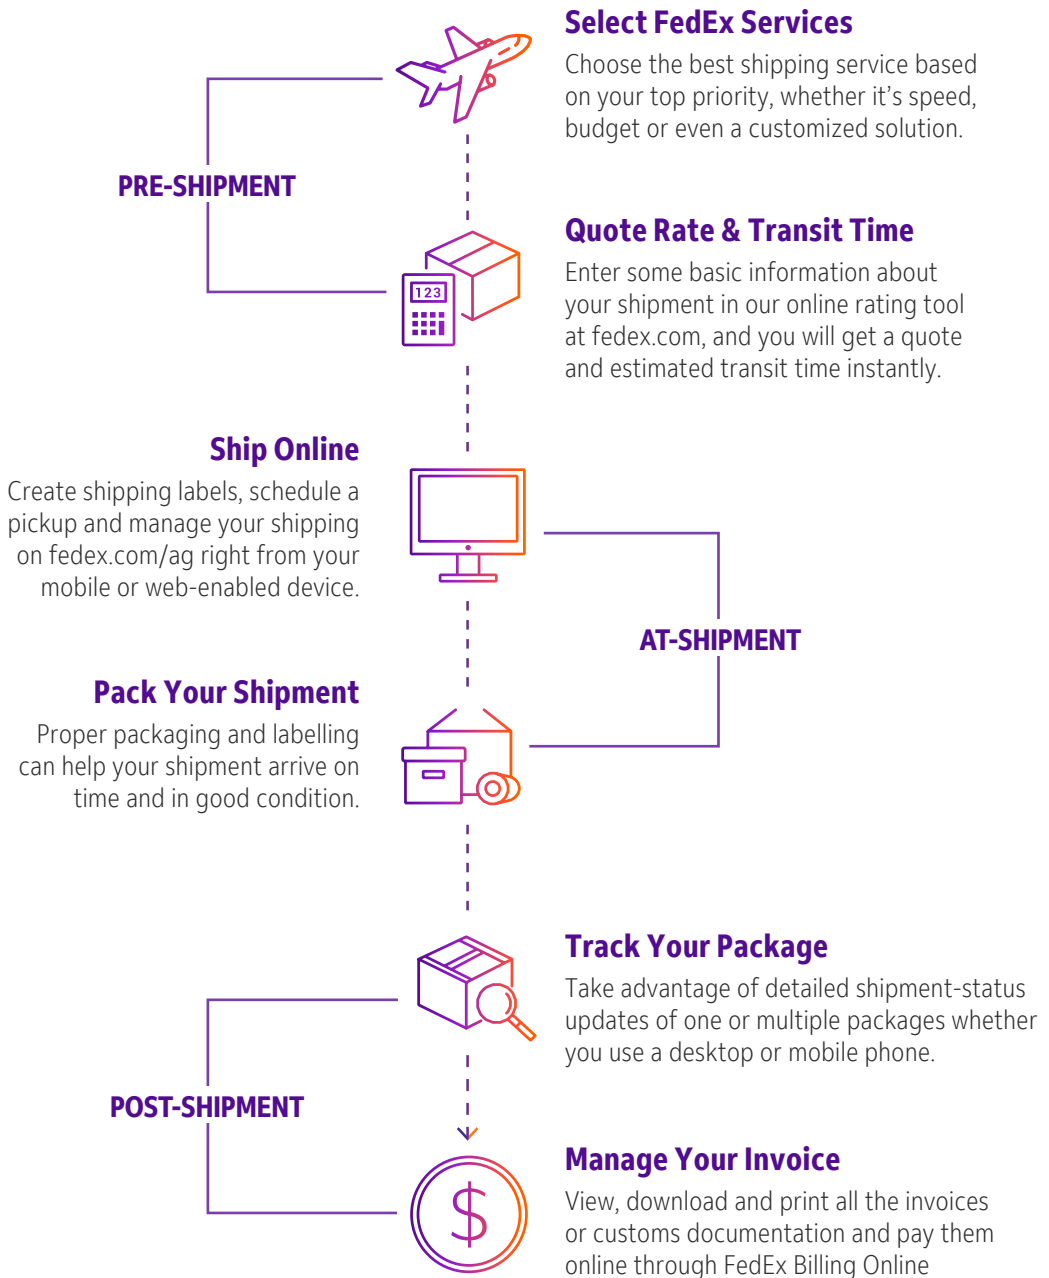

SHIPPING WITH FEDEX

Online Shipping Tools

Our suite of online solutions at fedex.com/ag make your shipping experience easy from start to finish.

No matter what your shipping needs, you can do more at fedex.com/ag. Use our time saving online shipping tools and resources you need to work faster and be more productive.