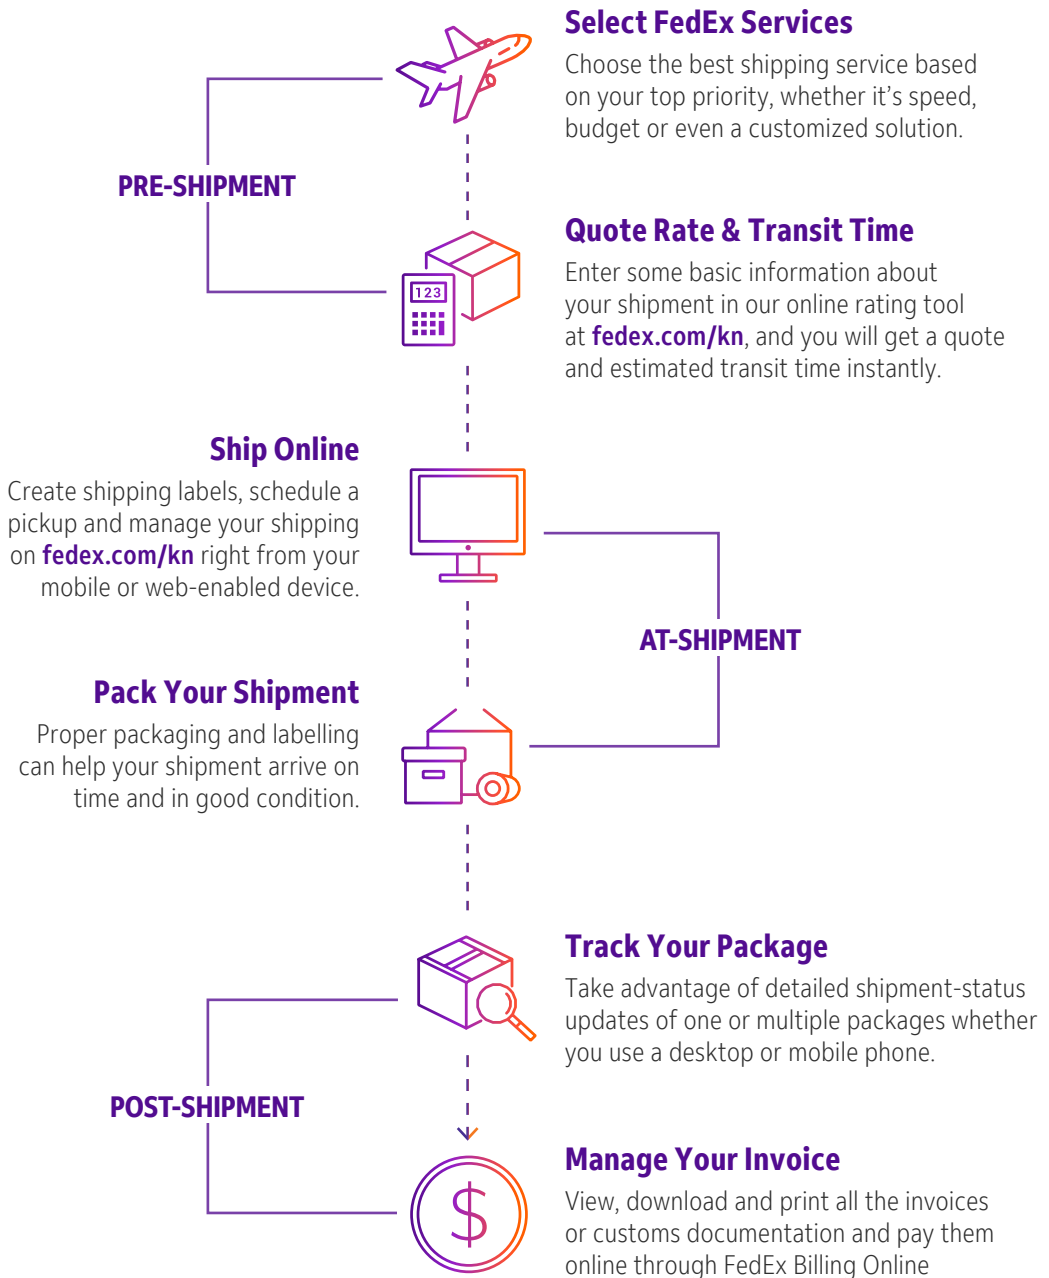

SHIPPING WITH FEDEX

Online Shipping Tools

Our suite of online solutions at fedex.com/kn make your shipping experience easy from start to finish.

No matter what your shipping needs, you can do more at fedex.com/kn. Use our time saving online shipping tools and resources you need to work faster and be more productive.