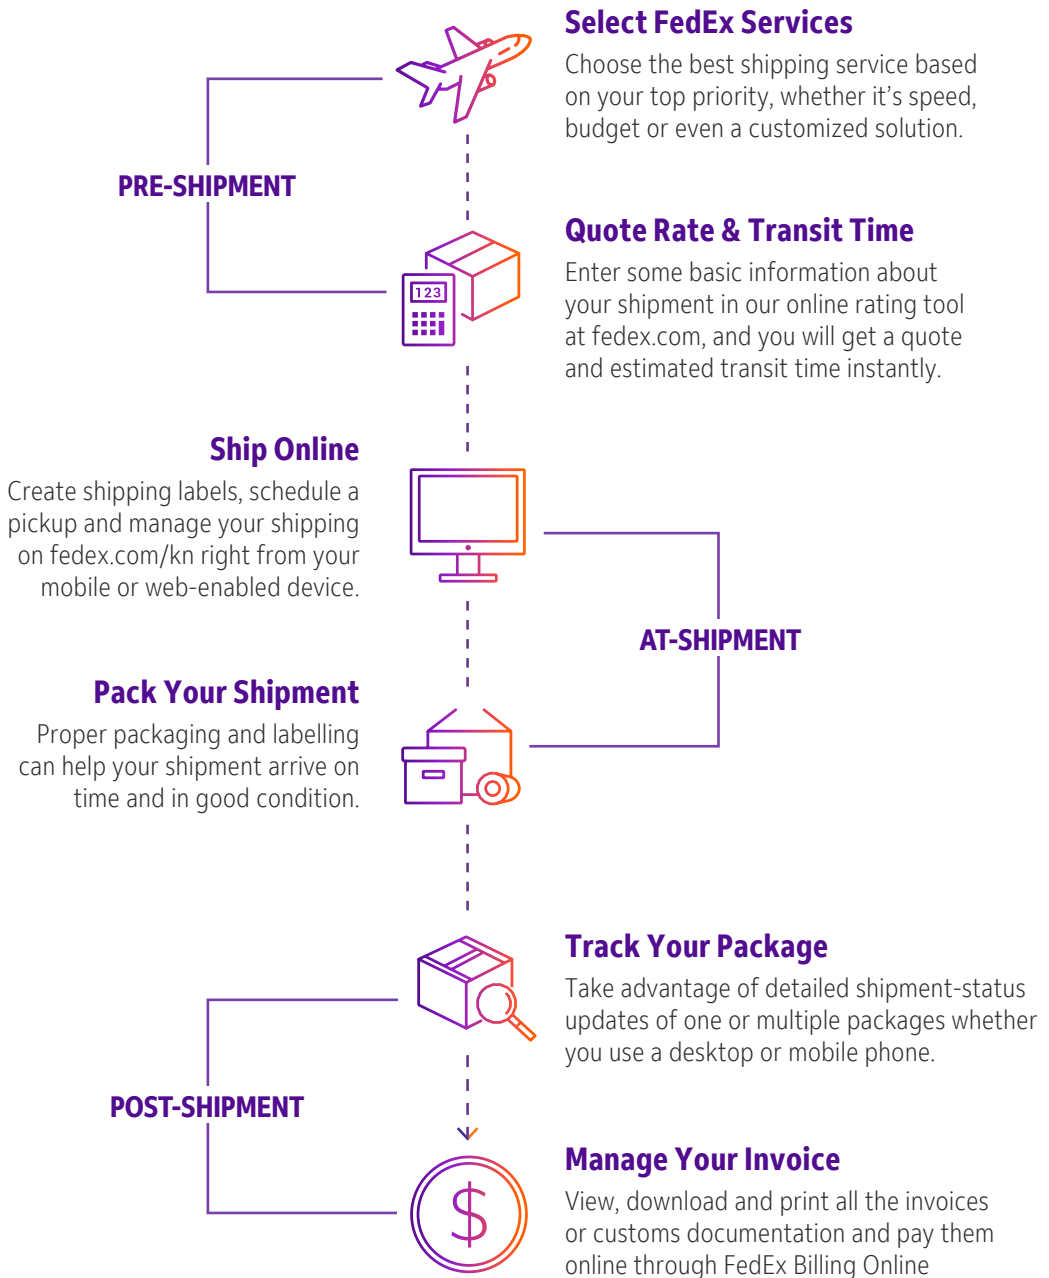

SHIPPING WITH FEDEX

Online Shipping Tools

Our suite of online solutions at fedex.com/kn make your shipping experience easy from start to finish.

No matter what your shipping needs, you can do more at fedex.com/kn. Use our time saving online shipping tools and resources you need to work faster and be more productive.