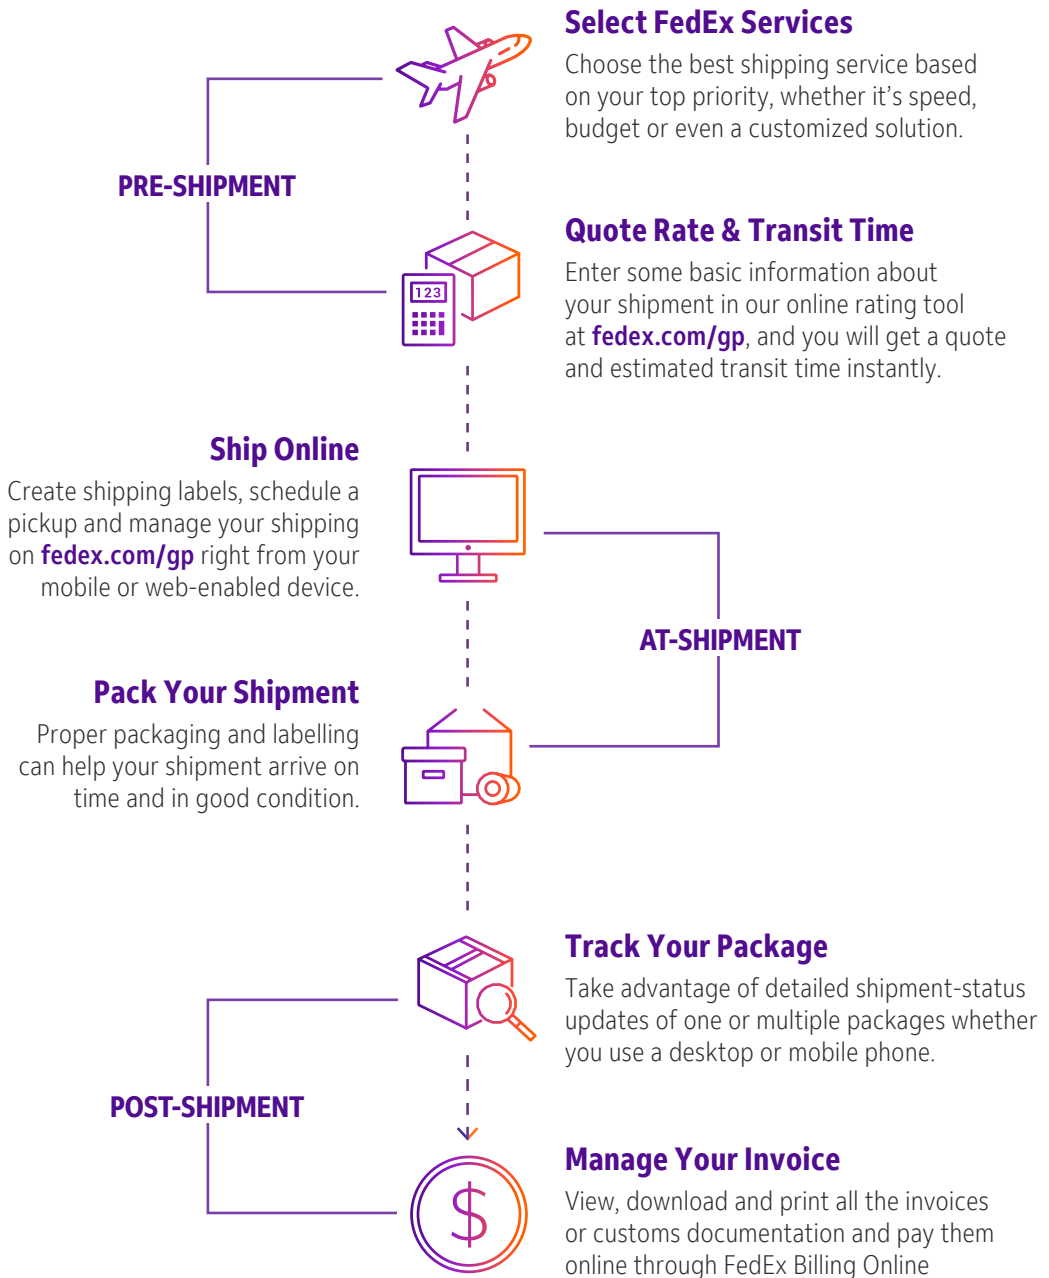

SHIPPING WITH FEDEX

Online Shipping Tools

Our suite of online solutions at fedex.com/gp make your shipping experience easy from start to finish.

No matter what your shipping needs, you can do more at fedex.com/gp. Use our time saving online shipping tools and resources you need to work faster and be more productive.