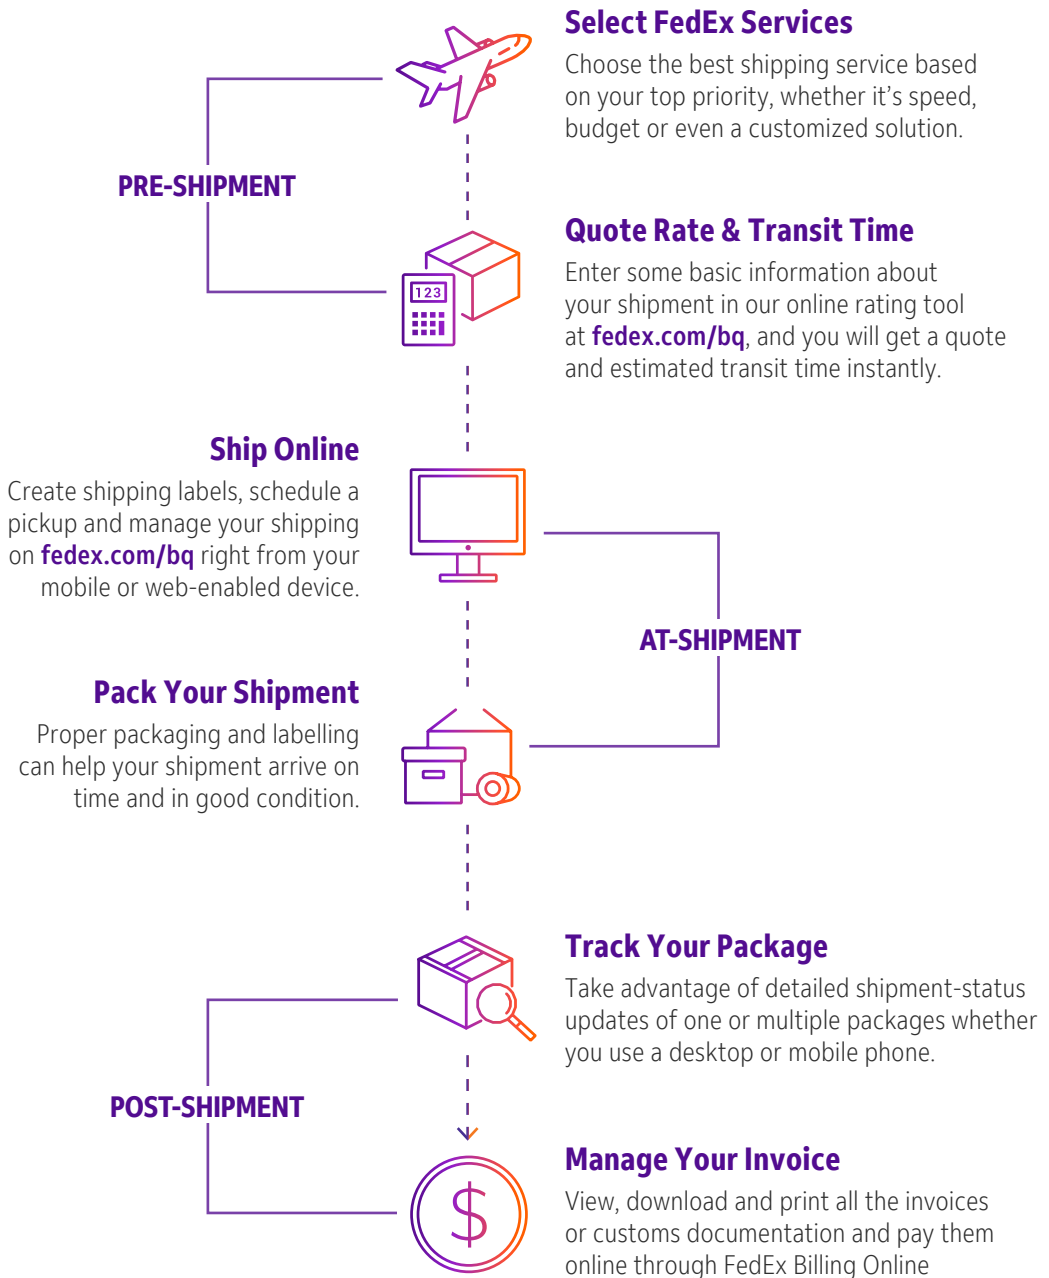

SHIPPING WITH FEDEX

Online Shipping Tools

Our suite of online solutions at fedex.com/bq make your shipping experience easy from start to finish.

No matter what your shipping needs, you can do more at fedex.com/bq. Use our time saving online shipping tools and resources you need to work faster and be more productive.