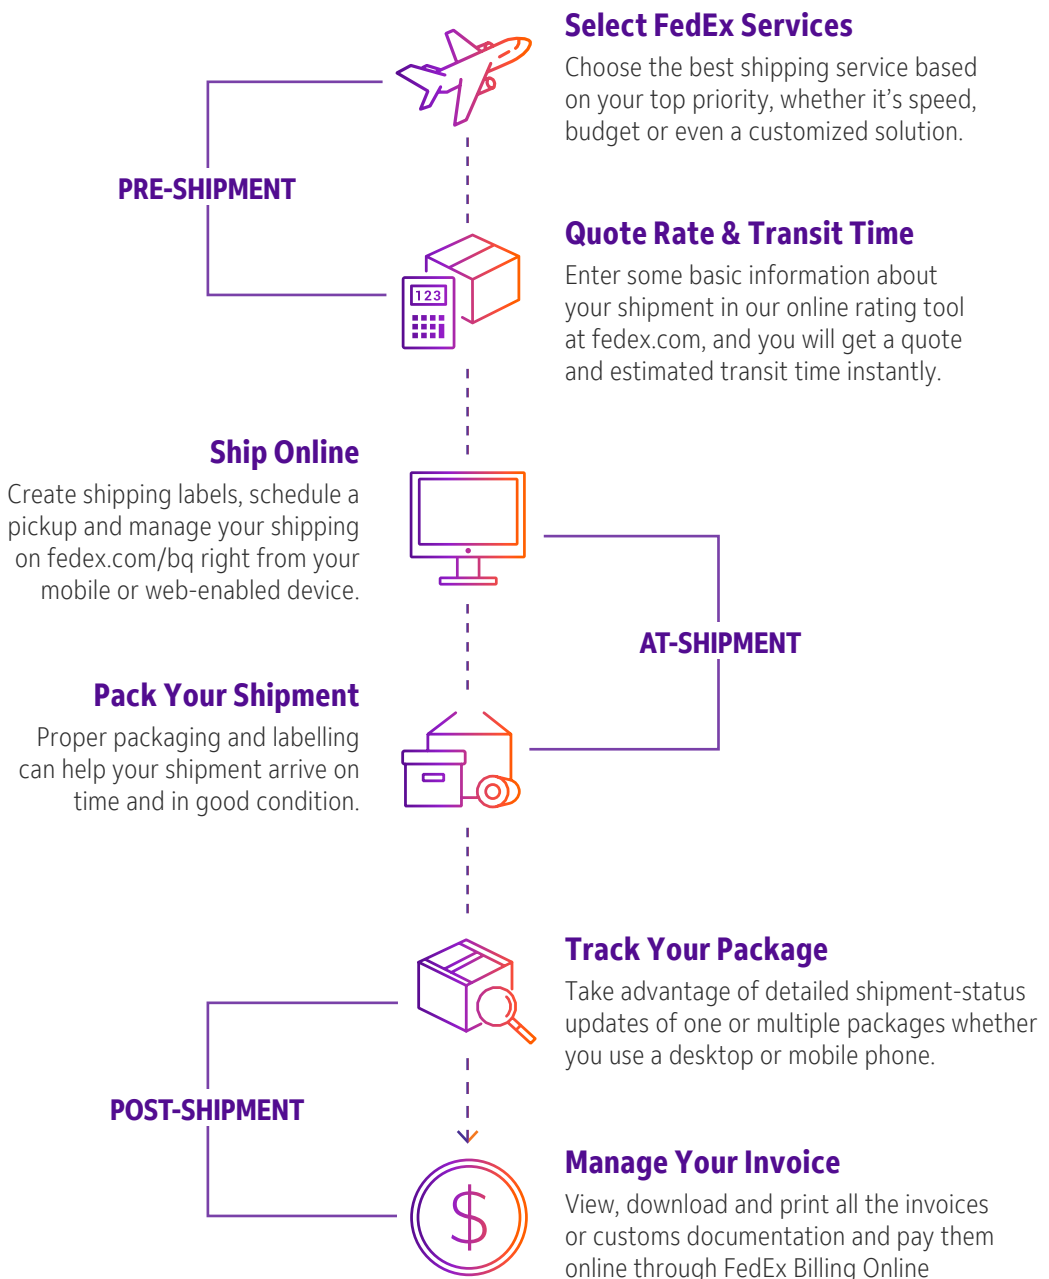

SHIPPING WITH FEDEX

Online Shipping Tools

Our suite of online solutions at fedex.com/bq make your shipping experience easy from start to finish.

No matter what your shipping needs, you can do more at fedex.com/bq. Use our time saving online shipping tools and resources you need to work faster and be more productive.