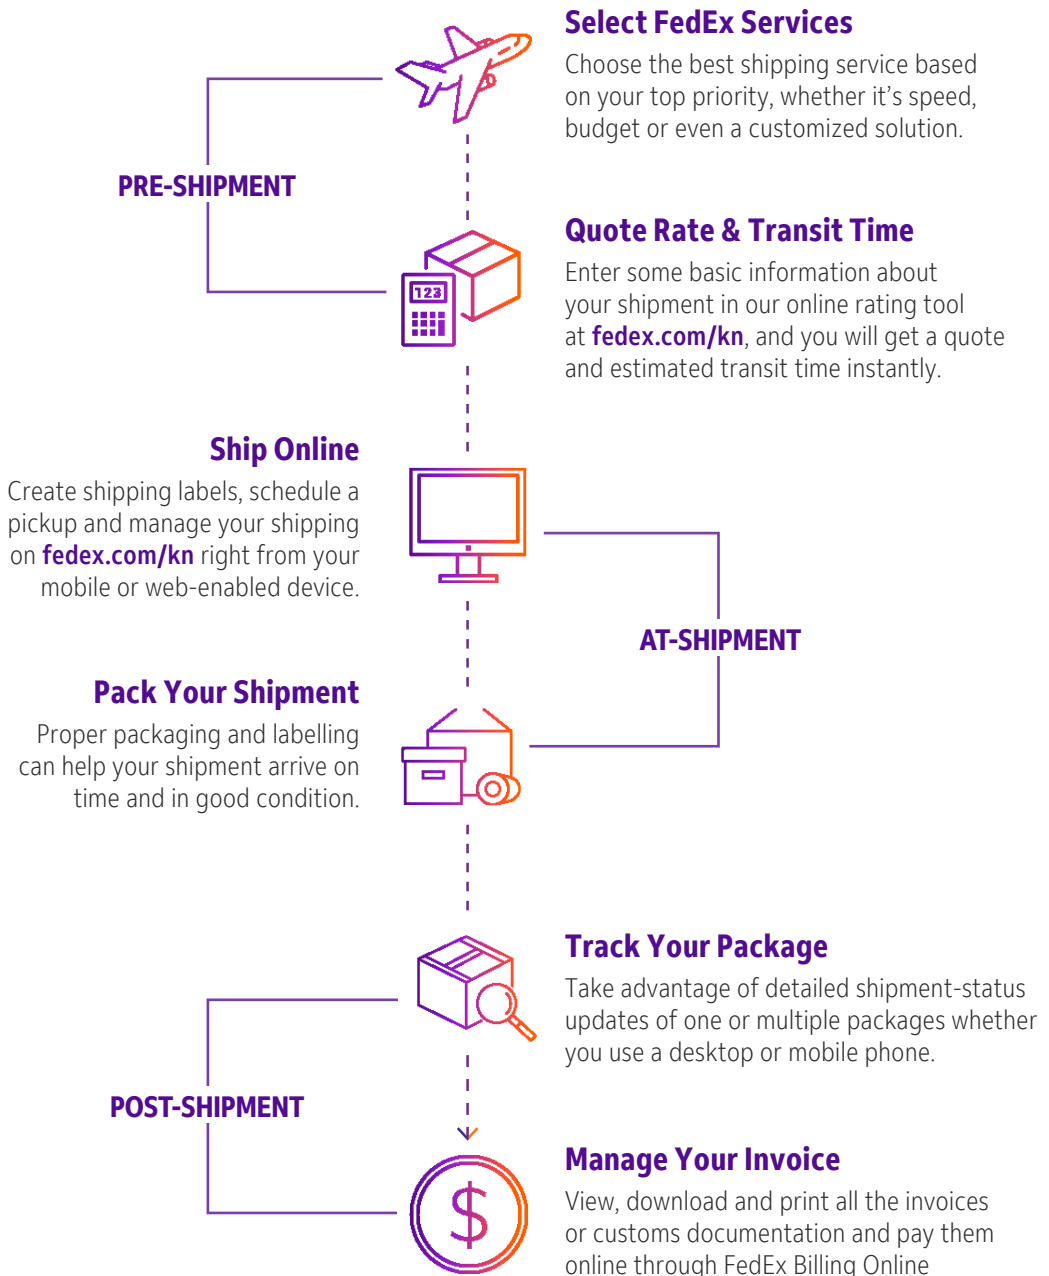

SHIPPING WITH FEDEX

Online Shipping Tools

Our suite of online solutions at fedex.com/kn make your shipping experience easy from start to finish.

No matter what your shipping needs, you can do more at fedex.com/kn. Use our time saving online shipping tools and resources you need to work faster and be more productive.