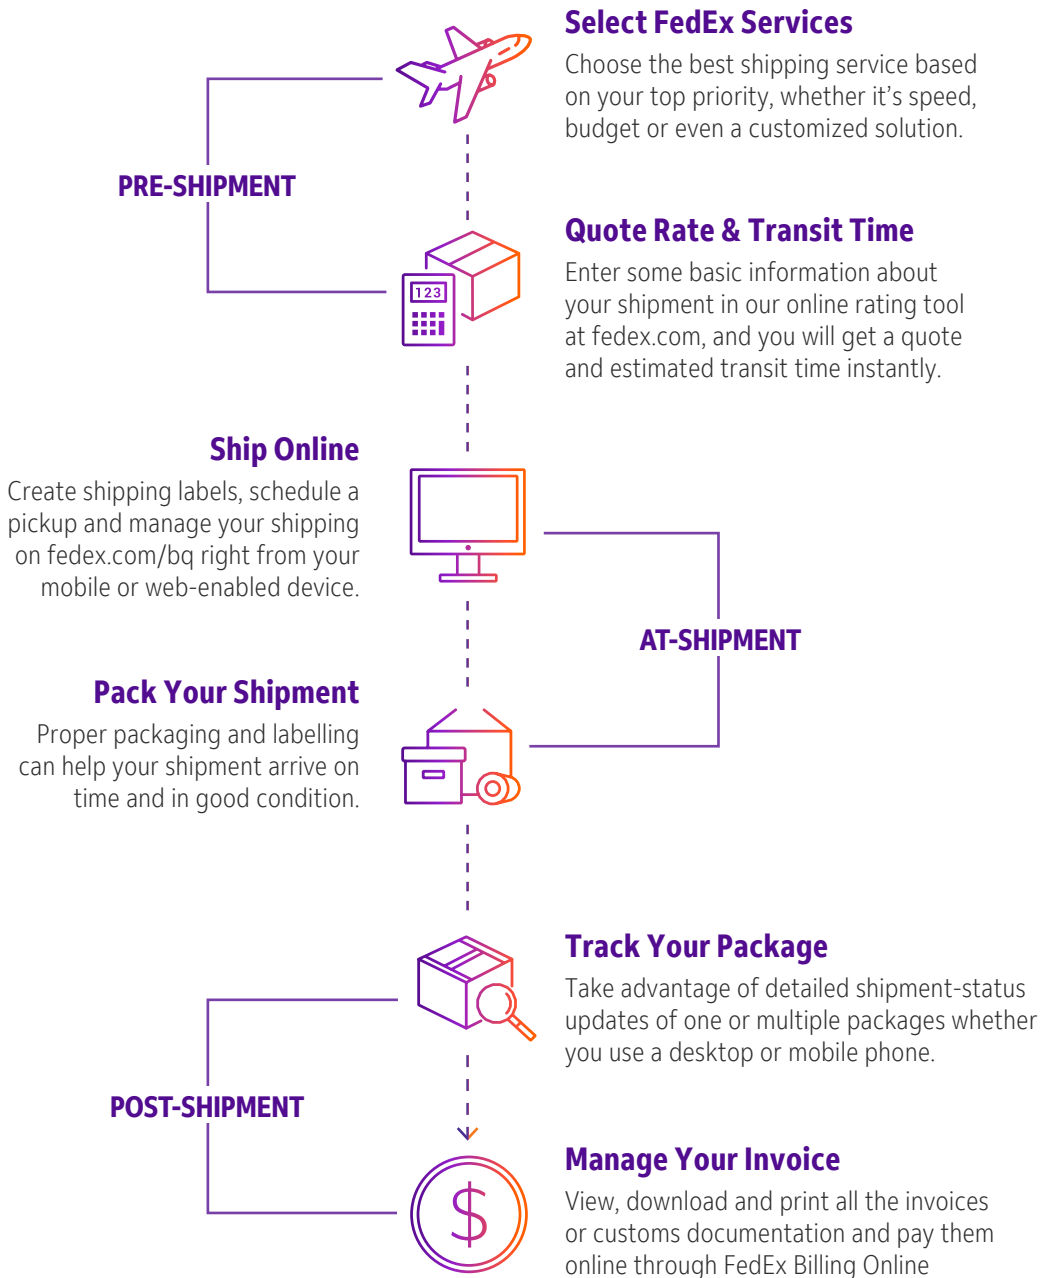

SHIPPING WITH FEDEX

Online Shipping Tools

Our suite of online solutions at fedex.com/bq make your shipping experience easy from start to finish.

No matter what your shipping needs, you can do more at fedex.com/bq. Use our time saving online shipping tools and resources you need to work faster and be more productive.