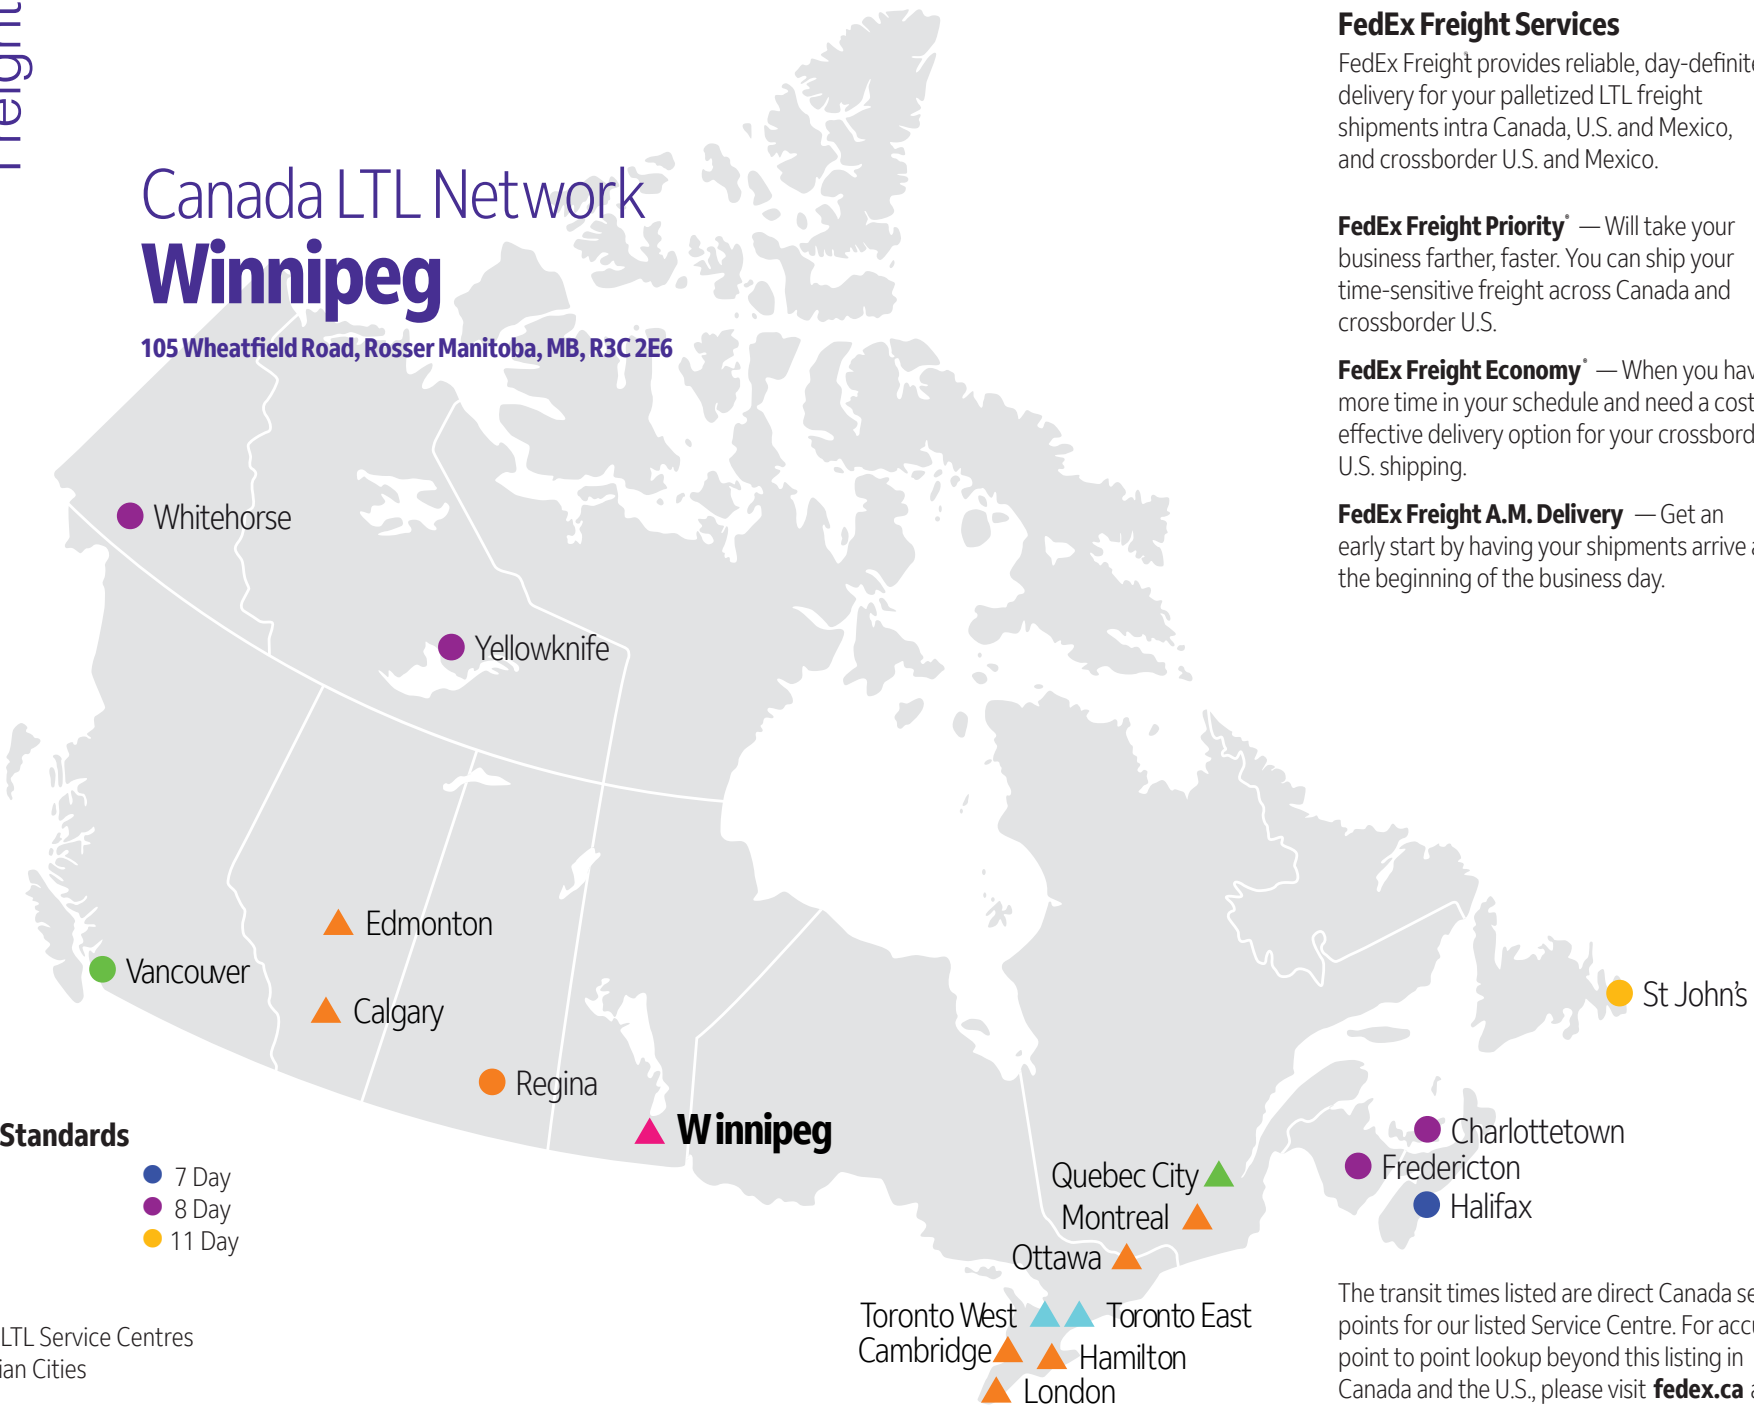

Canada LTL Network Winnipeg

105 Wheatfield Road, Rosser Manitoba, MB, R3C 2E6

Service Standards

- 1 Day
- 2 Day
- 3 Day
- 4 Day
- 7 Day
- 8 Day
- 11 Day

- ▲ FedEx LTL Service Centres
- Canadian Cities

FedEx Freight Services

FedEx Freight provides reliable, day-definite delivery for your palletized LTL freight shipments intra Canada, U.S. and Mexico, and crossborder U.S. and Mexico.

FedEx Freight Priority* — Will take your business farther, faster. You can ship your time-sensitive freight across Canada and crossborder U.S.

FedEx Freight Economy* — When you have more time in your schedule and need a cost-effective delivery option for your crossborder U.S. shipping.

FedEx Freight A.M. Delivery — Get an early start by having your shipments arrive at the beginning of the business day.

The transit times listed are direct Canada service points for our listed Service Centre. For accurate point to point lookup beyond this listing in Canada and the U.S., please visit fedex.ca and click on 'Get Transit Times' for FREIGHT.