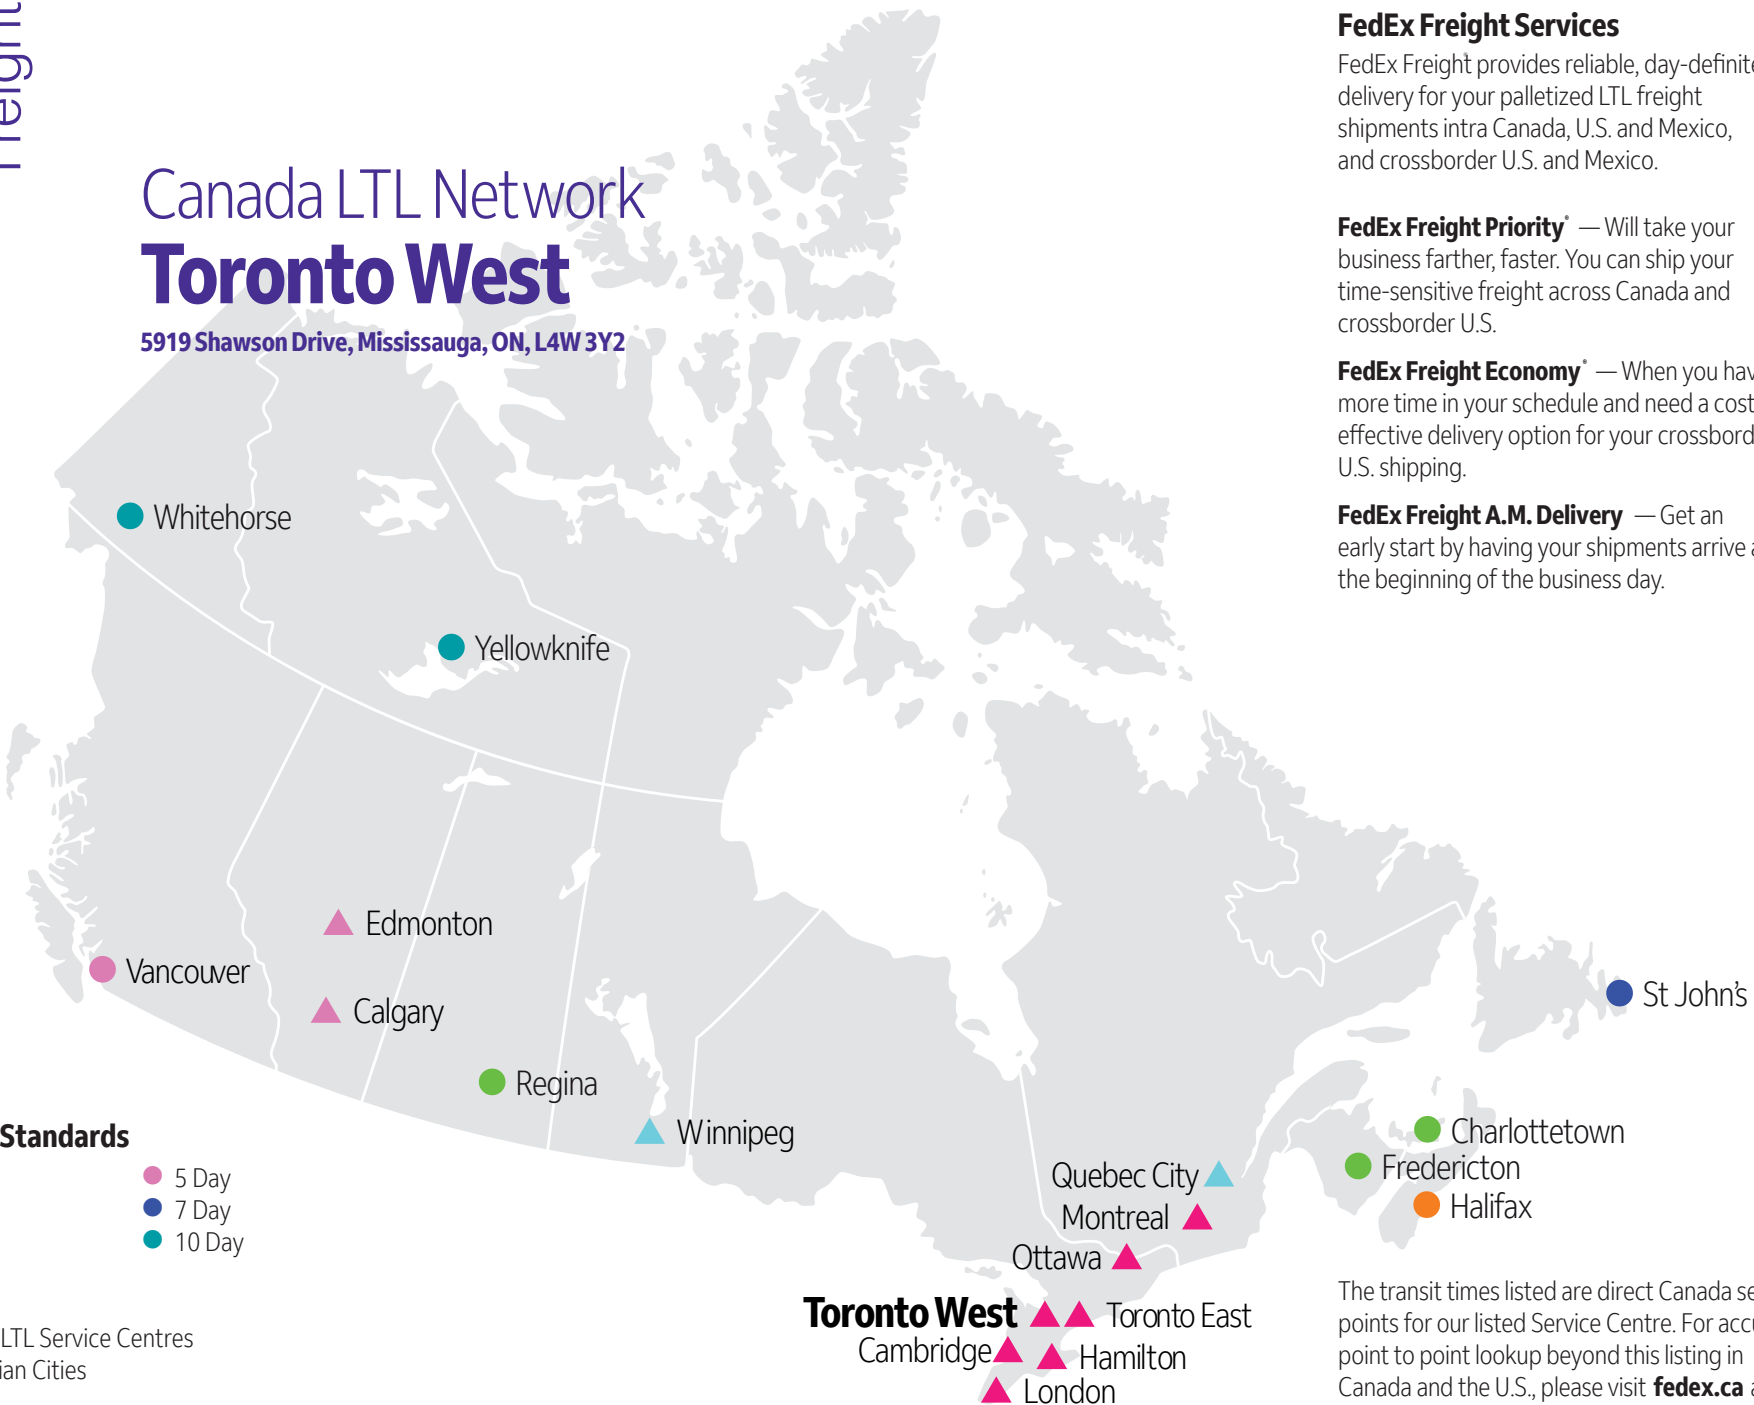

Canada LTL Network Toronto West

5919 Shawson Drive, Mississauga, ON, L4W 3Y2

Service Standards

- 1 Day
- 2 Day
- 3 Day
- 4 Day
- 5 Day
- 7 Day
- 10 Day

- ▲ FedEx LTL Service Centres
- Canadian Cities

FedEx Freight Services

FedEx Freight provides reliable, day-definite delivery for your palletized LTL freight shipments intra Canada, U.S. and Mexico, and crossborder U.S. and Mexico.

FedEx Freight Priority* — Will take your business farther, faster. You can ship your time-sensitive freight across Canada and crossborder U.S.

FedEx Freight Economy* — When you have more time in your schedule and need a cost-effective delivery option for your crossborder U.S. shipping.

FedEx Freight A.M. Delivery — Get an early start by having your shipments arrive at the beginning of the business day.

Toronto West ▲▲ Toronto East
Cambridge ▲▲ Hamilton
▲ London

The transit times listed are direct Canada service points for our listed Service Centre. For accurate point to point lookup beyond this listing in Canada and the U.S., please visit fedex.ca and click on 'Get Transit Times' for FREIGHT.