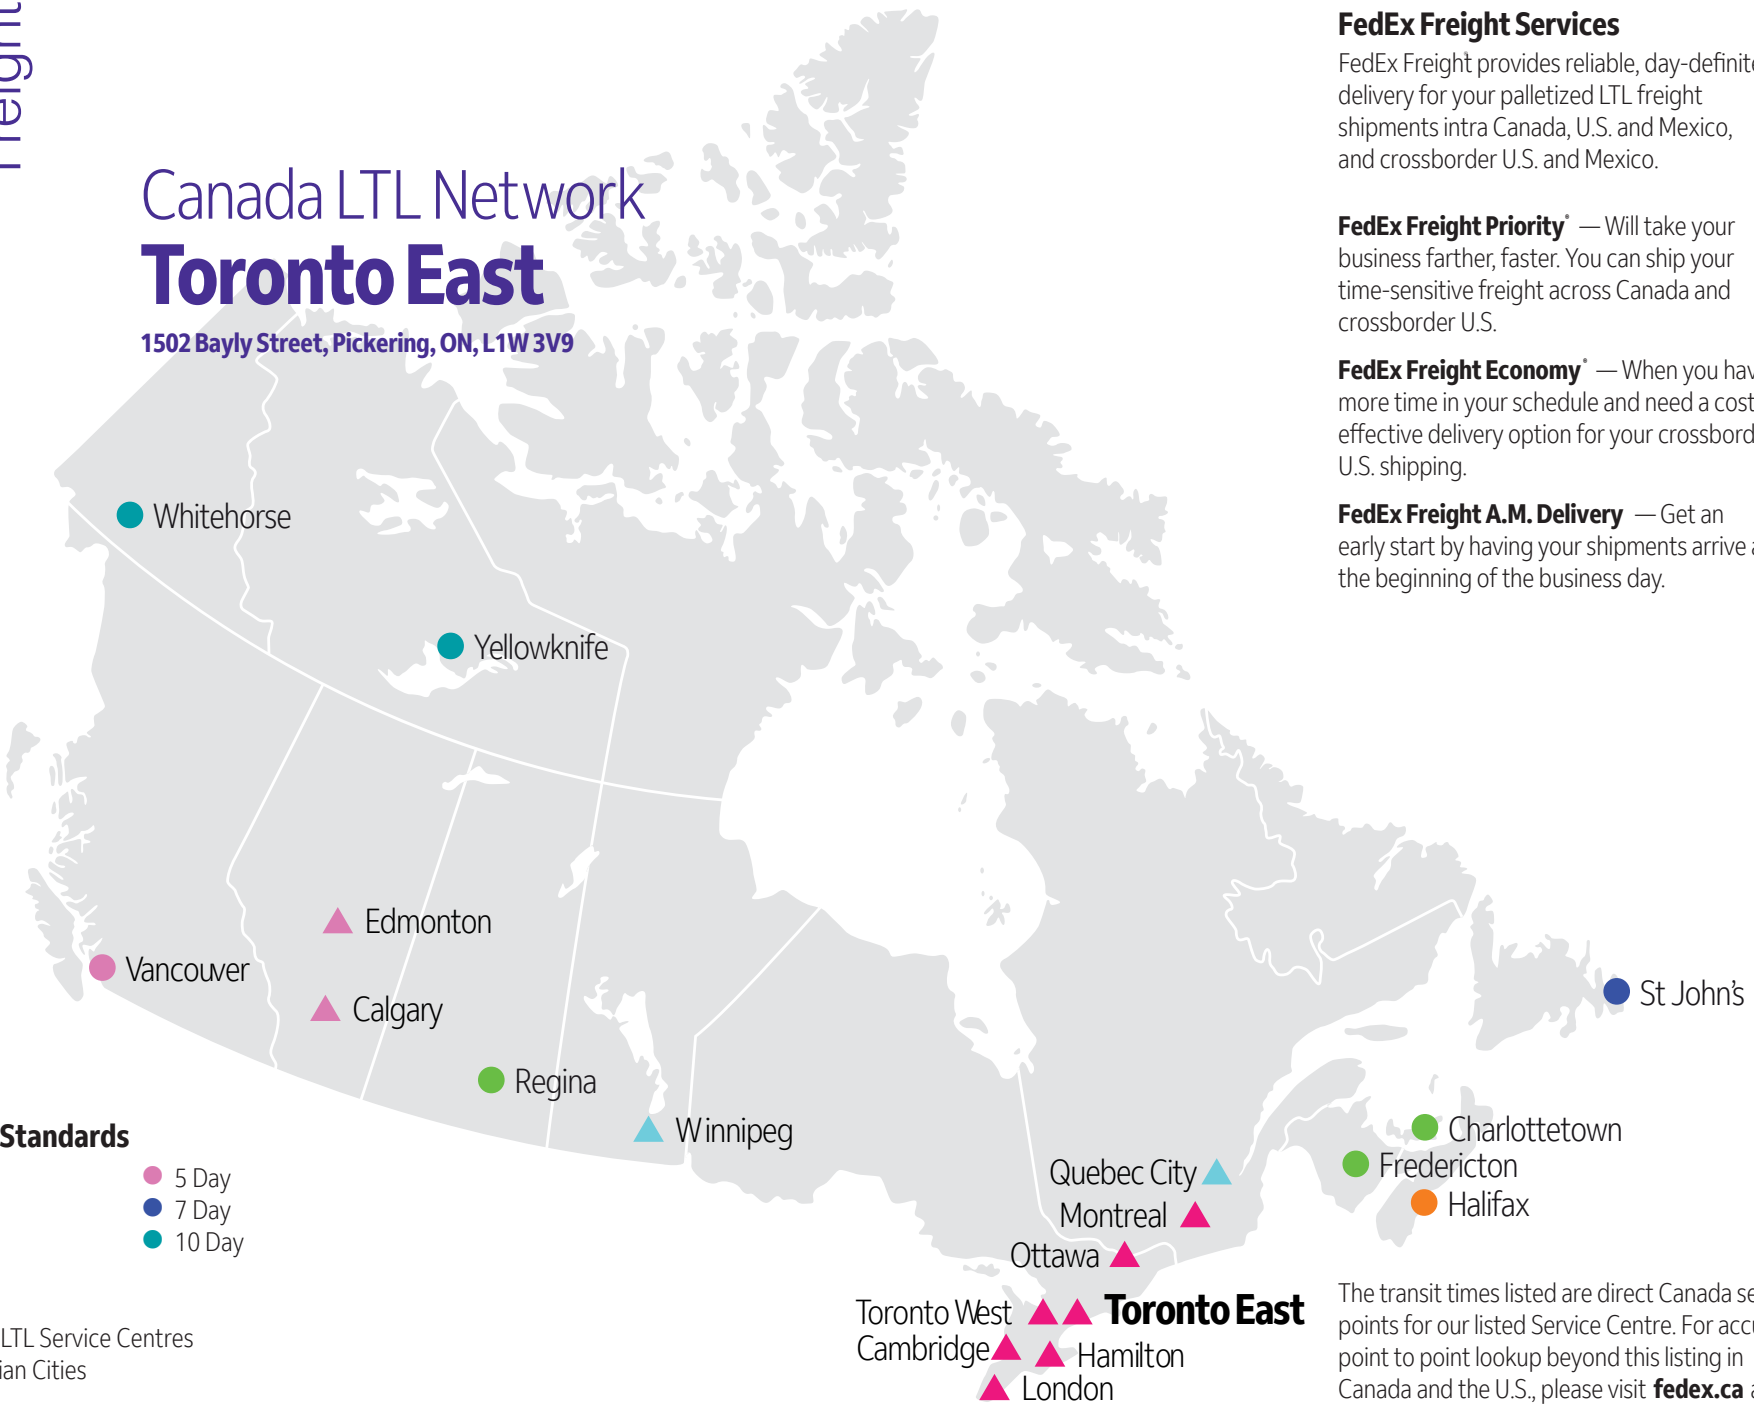

# Canada LTL Network Toronto East

1502 Bayly Street, Pickering, ON, L1W 3V9

### Service Standards

- 1 Day
- 2 Day
- 3 Day
- 4 Day
- 5 Day
- 7 Day
- 10 Day

- ▲ FedEx LTL Service Centres
- Canadian Cities

### FedEx Freight Services

FedEx Freight provides reliable, day-definite delivery for your palletized LTL freight shipments intra Canada, U.S. and Mexico, and crossborder U.S. and Mexico.

**FedEx Freight Priority\*** — Will take your business farther, faster. You can ship your time-sensitive freight across Canada and crossborder U.S.

Toronto West ▲▲▲ Toronto East  
Cambridge ▲▲▲ Hamilton  
London ▲

The transit times listed are direct Canada service points for our listed Service Centre. For accurate point to point lookup beyond this listing in Canada and the U.S., please visit [fedex.ca](http://fedex.ca) and click on 'Get Transit Times' for FREIGHT.