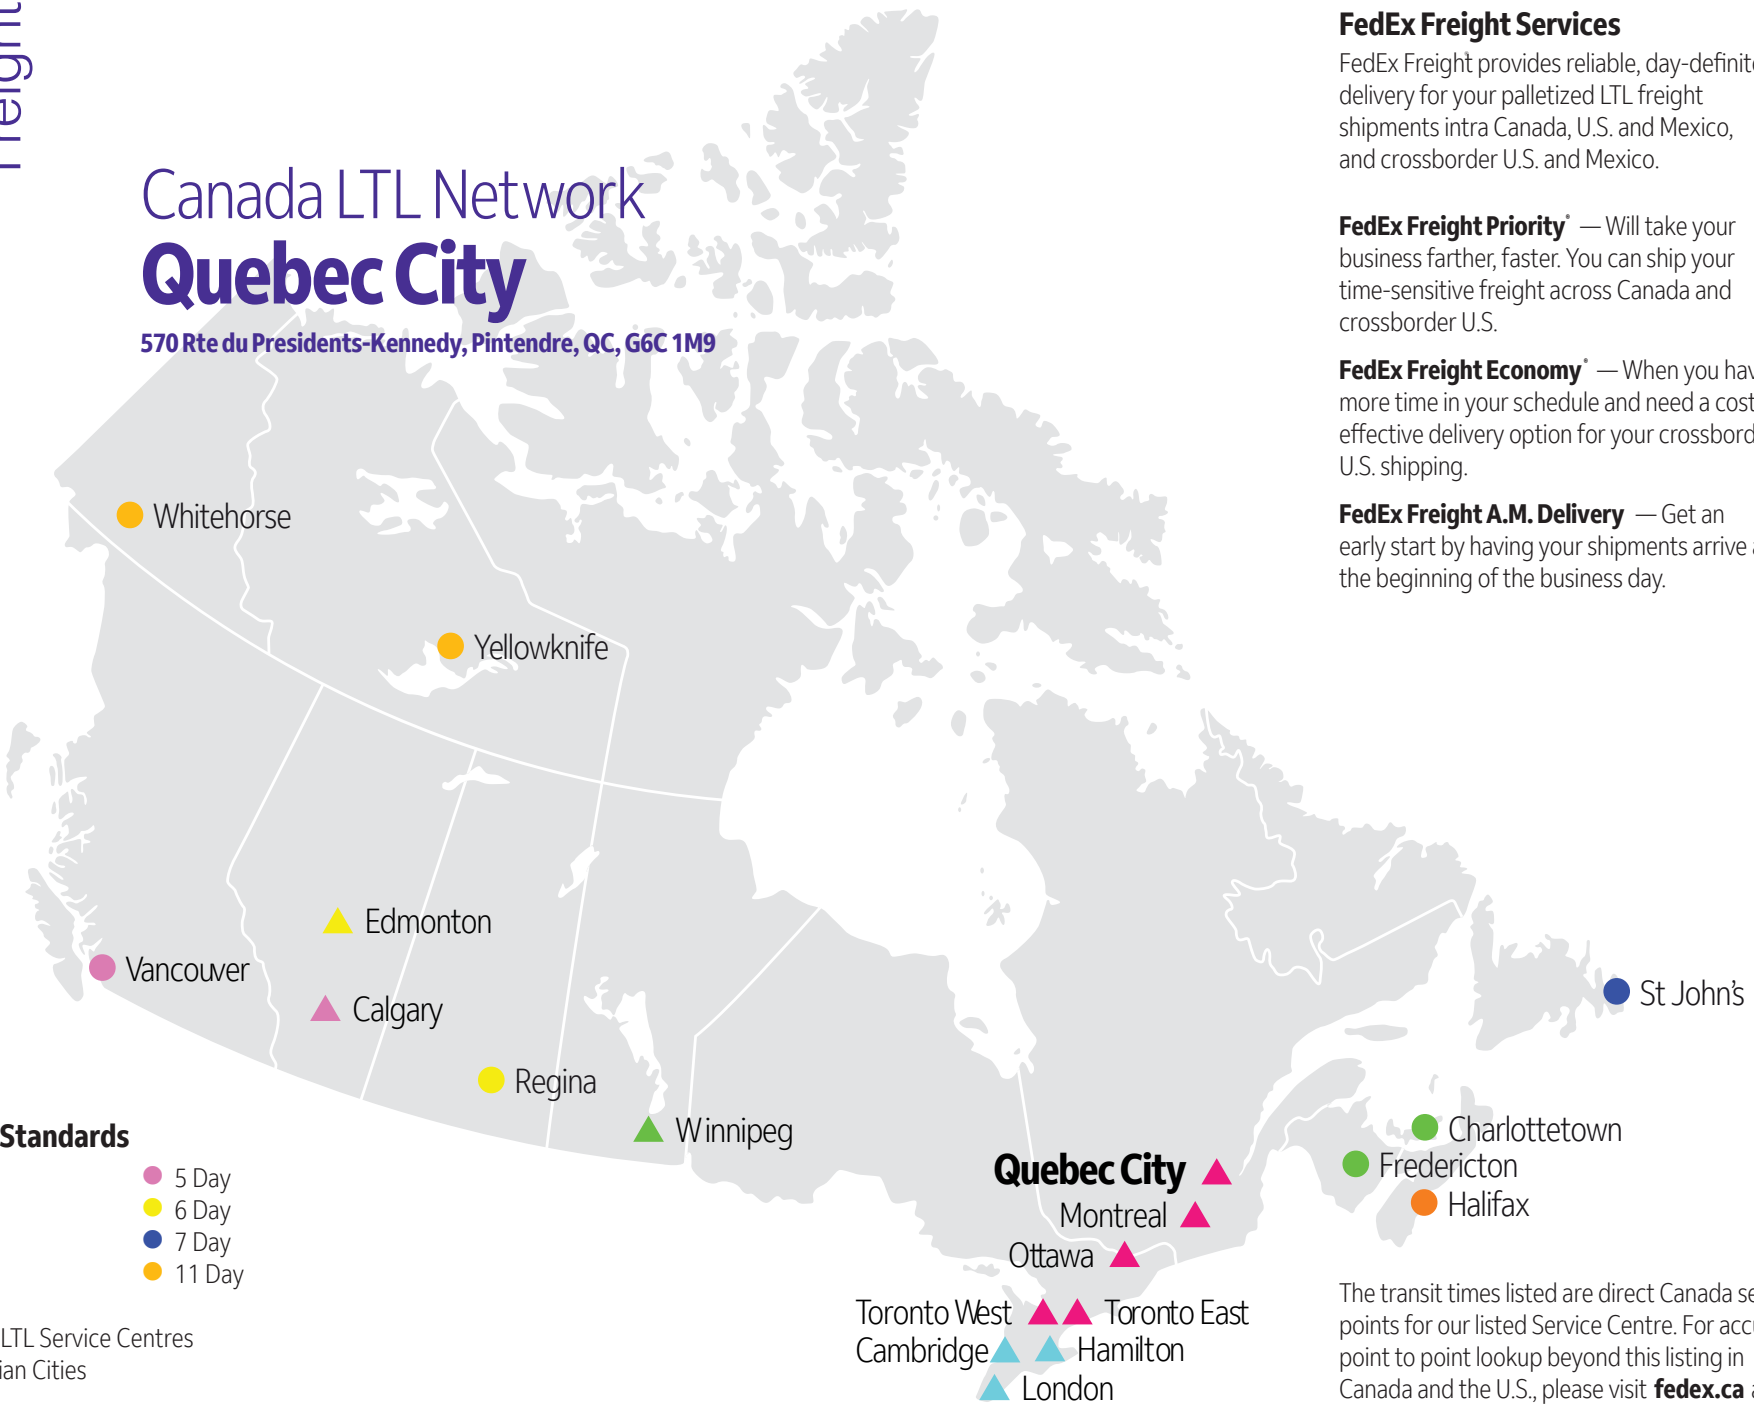

Canada LTL Network Quebec City

570 Rte du Presidents-Kennedy, Pintendre, QC, G6C 1M9

Service Standards

- 1 Day
- 2 Day
- 3 Day
- 4 Day
- 5 Day
- 6 Day
- 7 Day
- 11 Day

- ▲ FedEx LTL Service Centres
- Canadian Cities

FedEx Freight Services

FedEx Freight provides reliable, day-definite delivery for your palletized LTL freight shipments intra Canada, U.S. and Mexico, and crossborder U.S. and Mexico.

FedEx Freight Priority* — Will take your business farther, faster. You can ship your time-sensitive freight across Canada and crossborder U.S.

FedEx Freight Economy* — When you have more time in your schedule and need a cost-effective delivery option for your crossborder U.S. shipping.

FedEx Freight A.M. Delivery — Get an early start by having your shipments arrive at the beginning of the business day.

The transit times listed are direct Canada service points for our listed Service Centre. For accurate point to point lookup beyond this listing in Canada and the U.S., please visit fedex.ca and click on 'Get Transit Times' for FREIGHT.