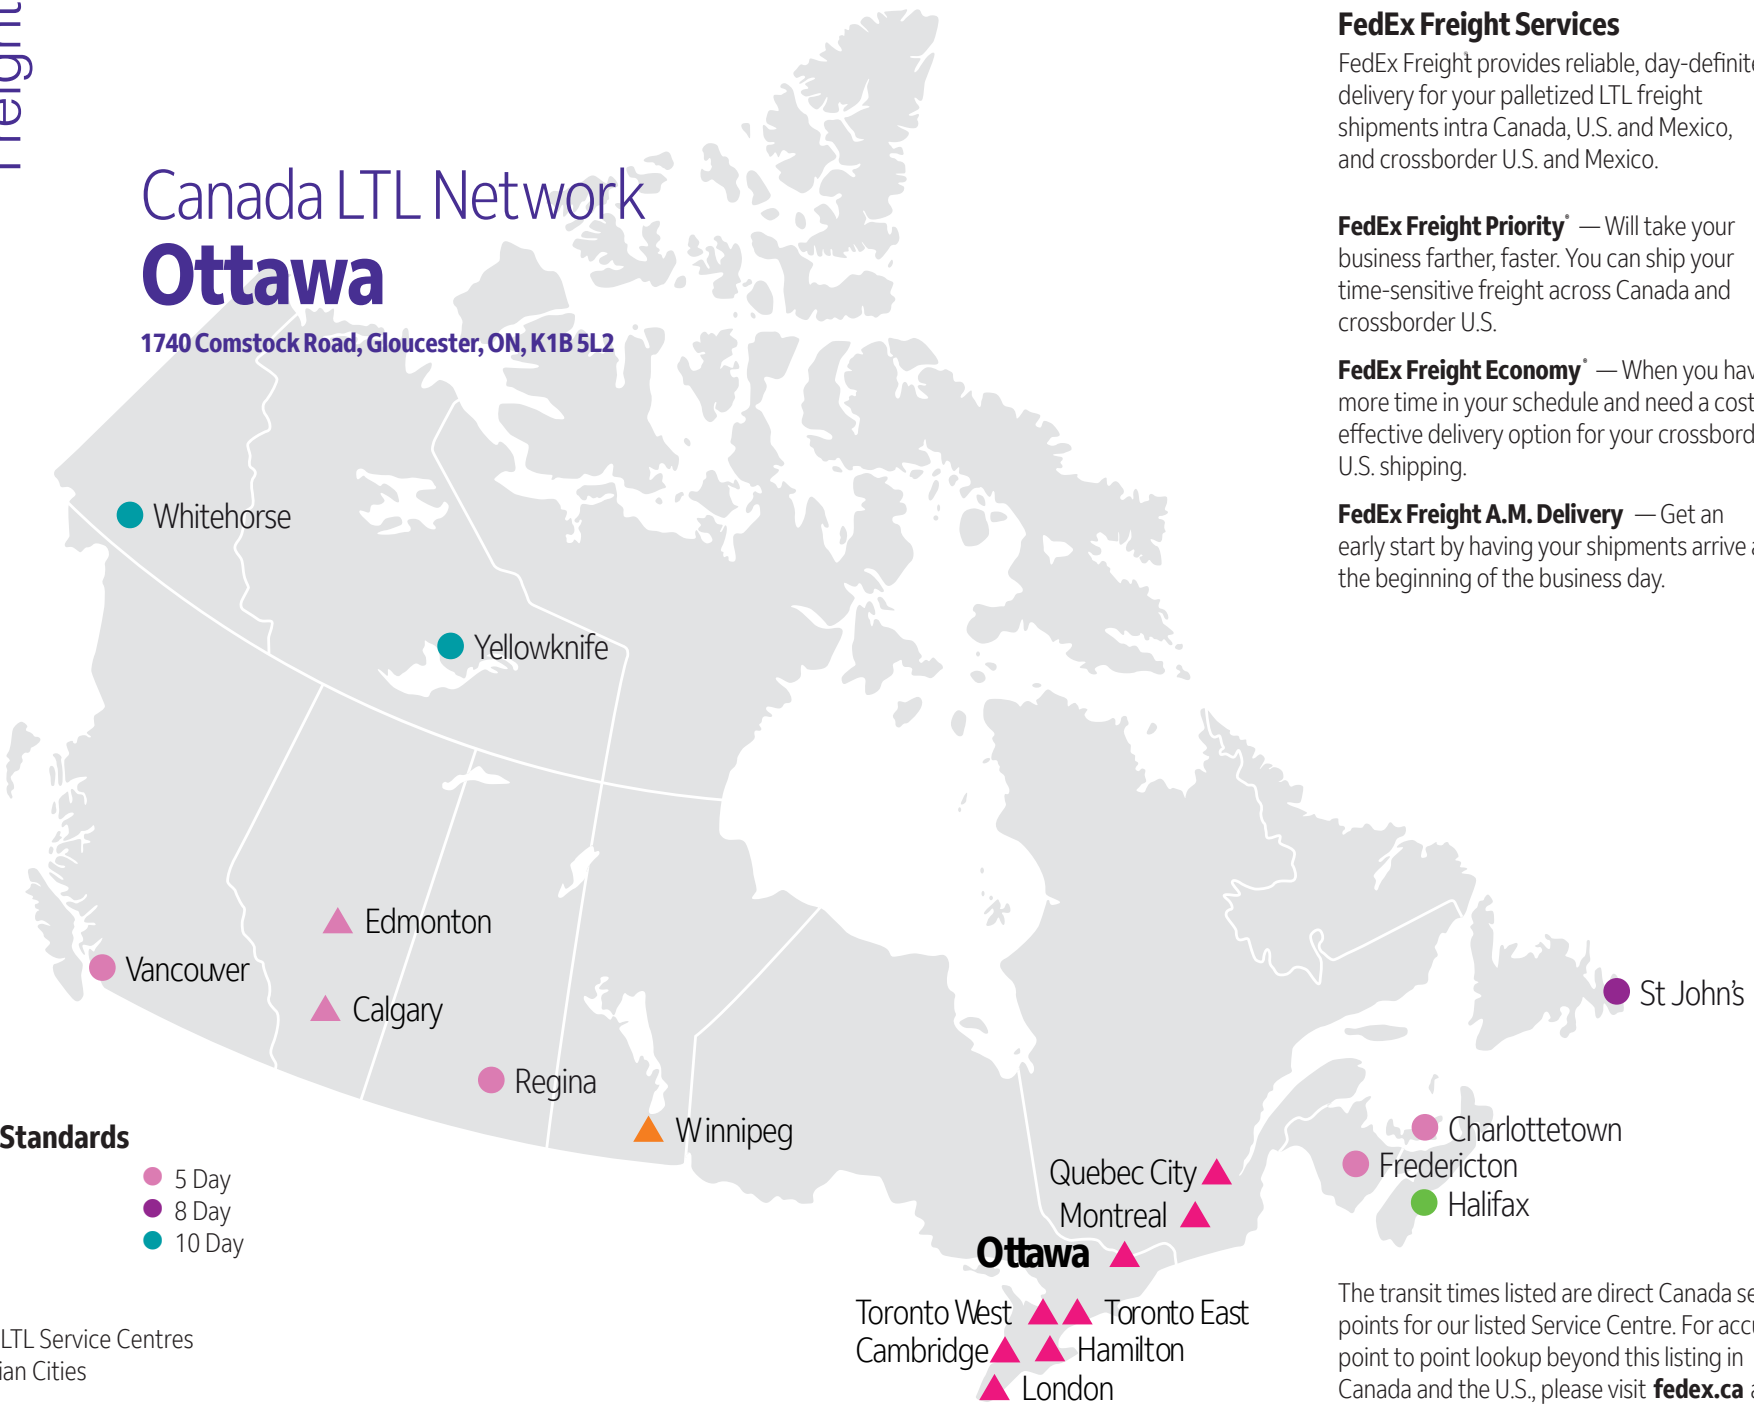

Canada LTL Network Ottawa

1740 Comstock Road, Gloucester, ON, K1B 5L2

Service Standards

- 1 Day
- 3 Day
- 4 Day
- 5 Day
- 8 Day
- 10 Day

- ▲ FedEx LTL Service Centres
- Canadian Cities

FedEx Freight Services

FedEx Freight provides reliable, day-definite delivery for your palletized LTL freight shipments intra Canada, U.S. and Mexico, and crossborder U.S. and Mexico.

FedEx Freight Priority* — Will take your business farther, faster. You can ship your time-sensitive freight across Canada and crossborder U.S.

FedEx Freight Economy* — When you have more time in your schedule and need a cost-effective delivery option for your crossborder U.S. shipping.

FedEx Freight A.M. Delivery — Get an early start by having your shipments arrive at the beginning of the business day.

The transit times listed are direct Canada service points for our listed Service Centre. For accurate point to point lookup beyond this listing in Canada and the U.S., please visit fedex.ca and click on 'Get Transit Times' for FREIGHT.