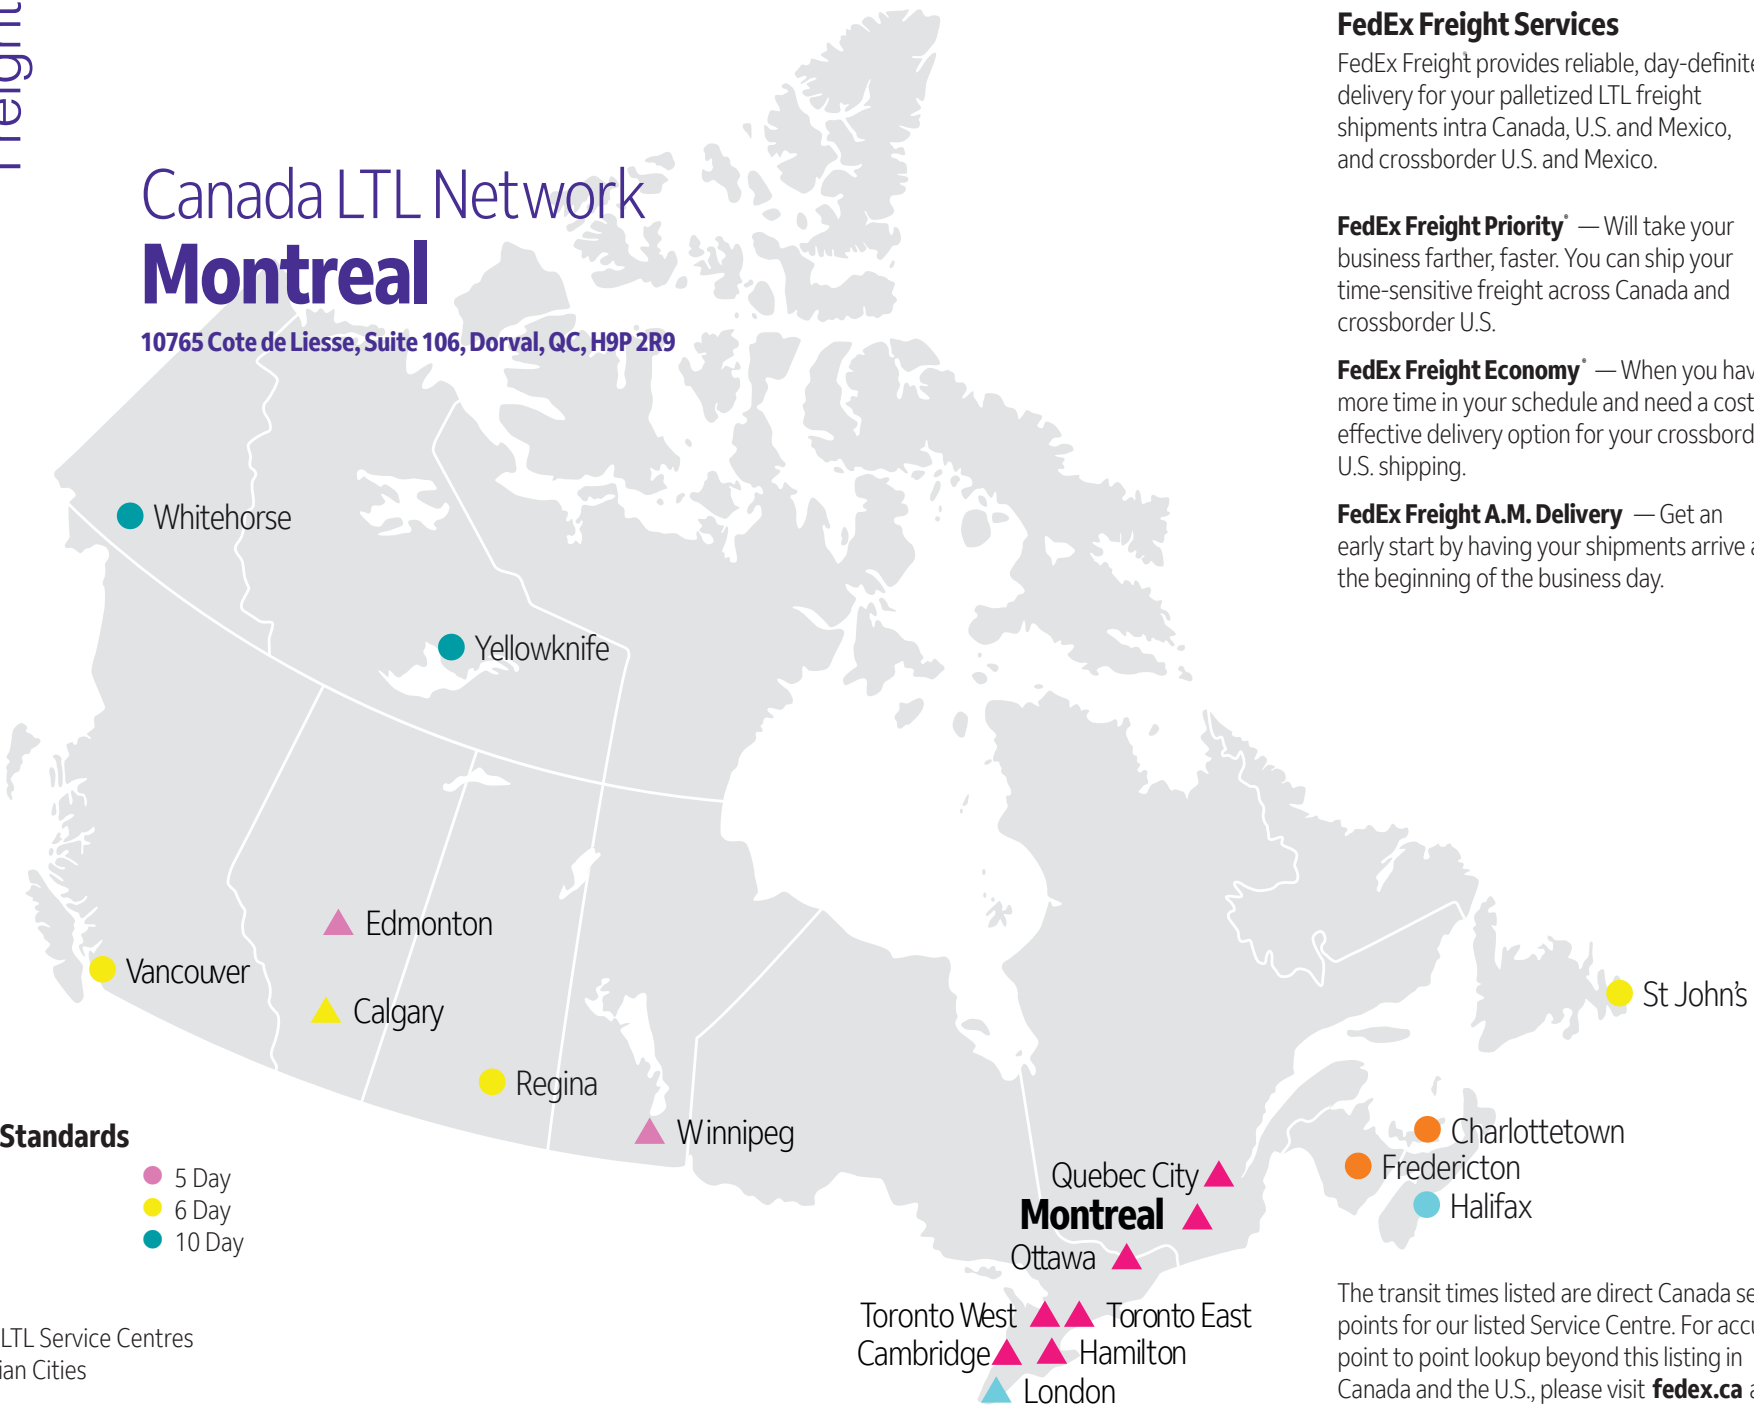

### Service Standards

- 1 Day
- 2 Day
- 3 Day
- 5 Day
- 6 Day
- 10 Day

- ▲ FedEx LTL Service Centres
- Canadian Cities

### FedEx Freight Services

FedEx Freight provides reliable, day-definite delivery for your palletized LTL freight shipments intra Canada, U.S. and Mexico, and crossborder U.S. and Mexico.

**FedEx Freight Priority\*** — Will take your business farther, faster. You can ship your time-sensitive freight across Canada and crossborder U.S.

**FedEx Freight Economy\*** — When you have more time in your schedule and need a cost-effective delivery option for your crossborder U.S. shipping.

**FedEx Freight A.M. Delivery** — Get an early start by having your shipments arrive at the beginning of the business day.

The transit times listed are direct Canada service points for our listed Service Centre. For accurate point to point lookup beyond this listing in Canada and the U.S., please visit [fedex.ca](http://fedex.ca) and click on 'Get Transit Times' for FREIGHT.