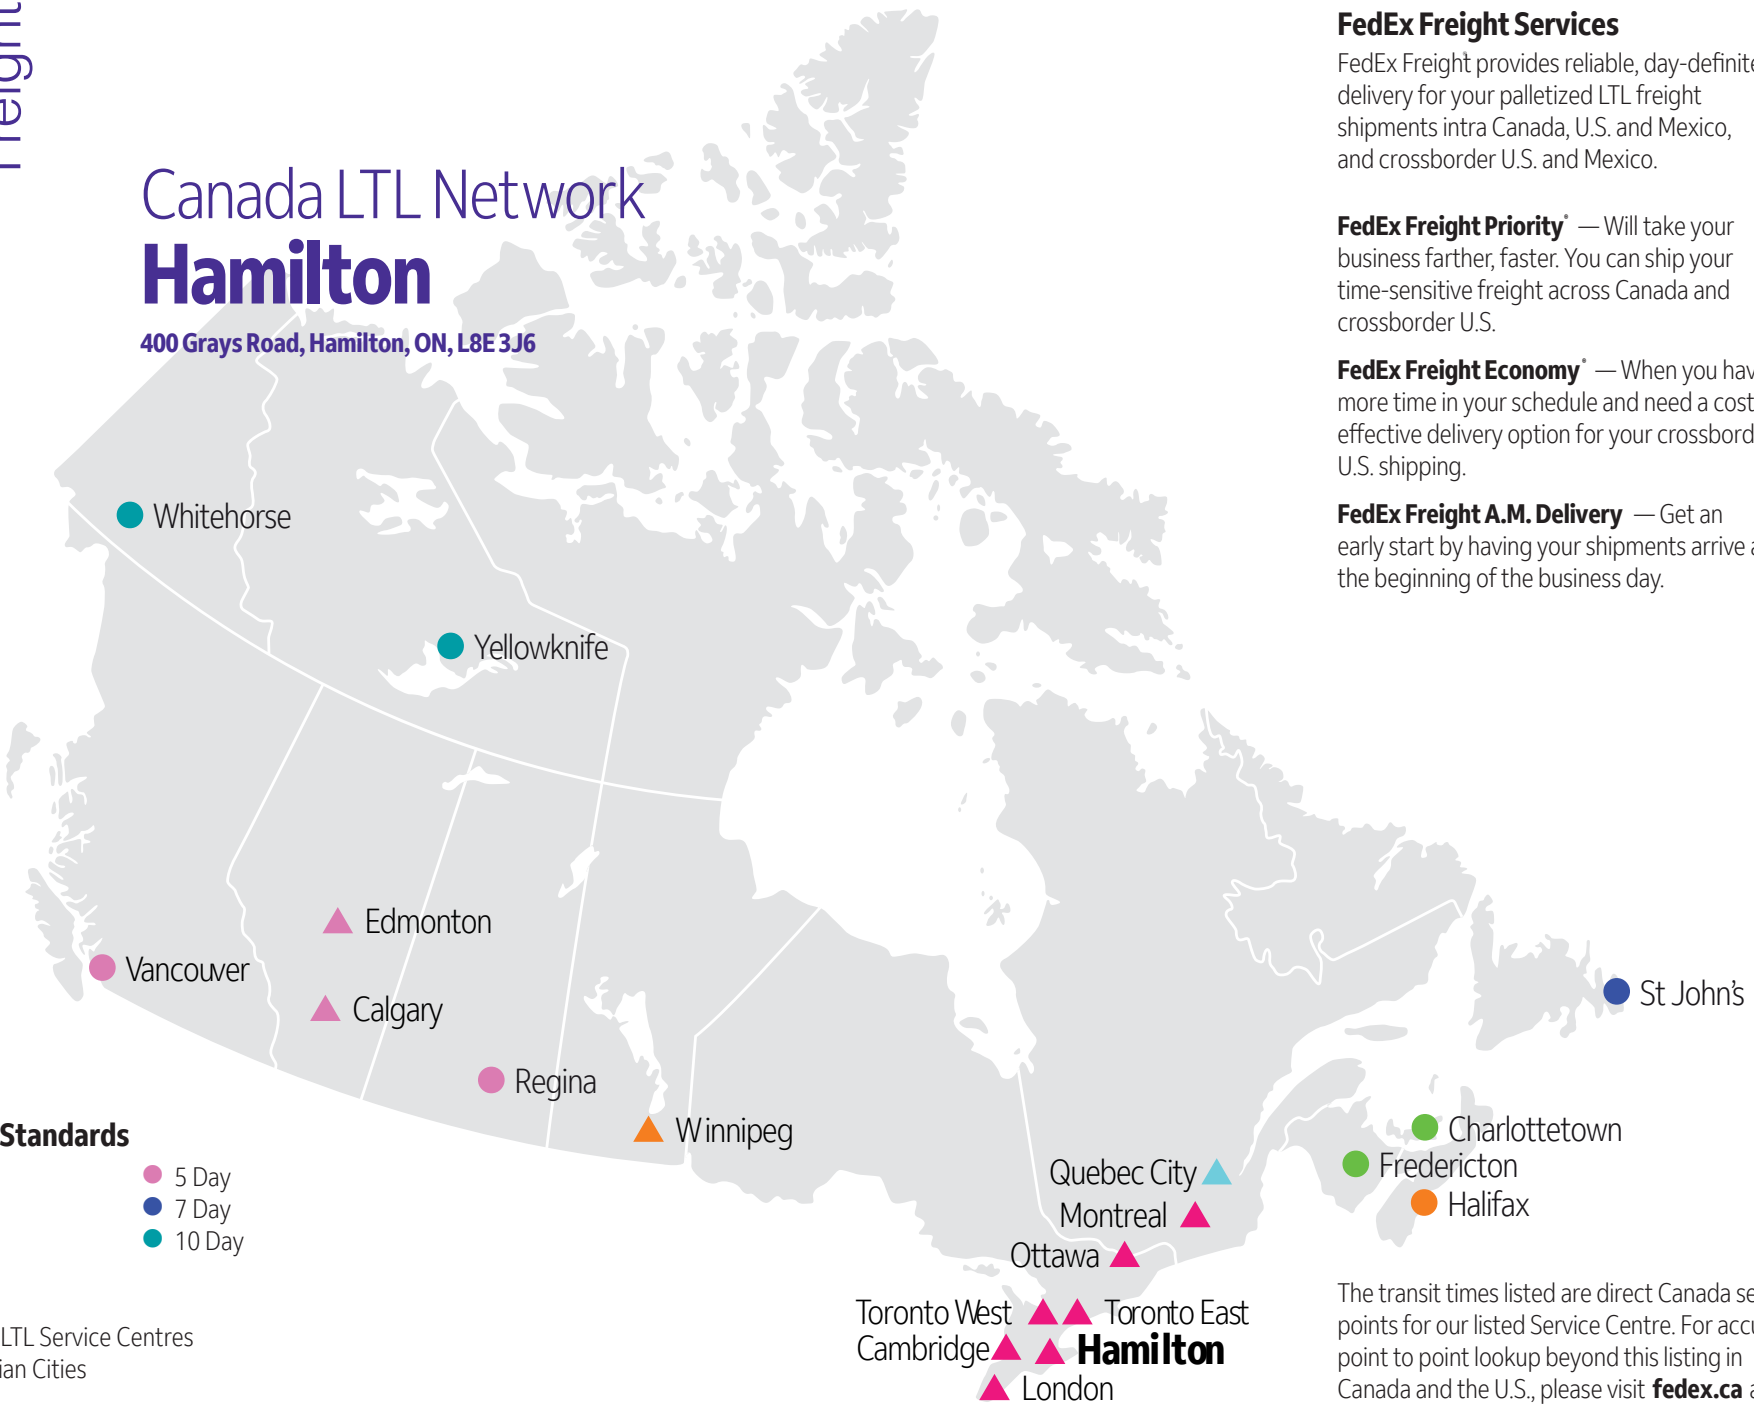

### FedEx Freight Services

FedEx Freight provides reliable, day-definite delivery for your palletized LTL freight shipments intra Canada, U.S. and Mexico, and crossborder U.S. and Mexico.

**FedEx Freight Priority\*** — Will take your business farther, faster. You can ship your time-sensitive freight across Canada and crossborder U.S.

**FedEx Freight Economy\*** — When you have more time in your schedule and need a cost-effective delivery option for your crossborder U.S. shipping.

**FedEx Freight A.M. Delivery** — Get an early start by having your shipments arrive at the beginning of the business day.

### Service Standards

- 1 Day (pink circle)
- 2 Day (light blue circle)
- 3 Day (orange circle)
- 4 Day (green circle)
- 5 Day (pink triangle)
- 7 Day (dark blue circle)
- 10 Day (teal circle)

- ▲ FedEx LTL Service Centres
- Canadian Cities

The transit times listed are direct Canada service points for our listed Service Centre. For accurate point to point lookup beyond this listing in Canada and the U.S., please visit [fedex.ca](http://fedex.ca) and click on 'Get Transit Times' for FREIGHT.