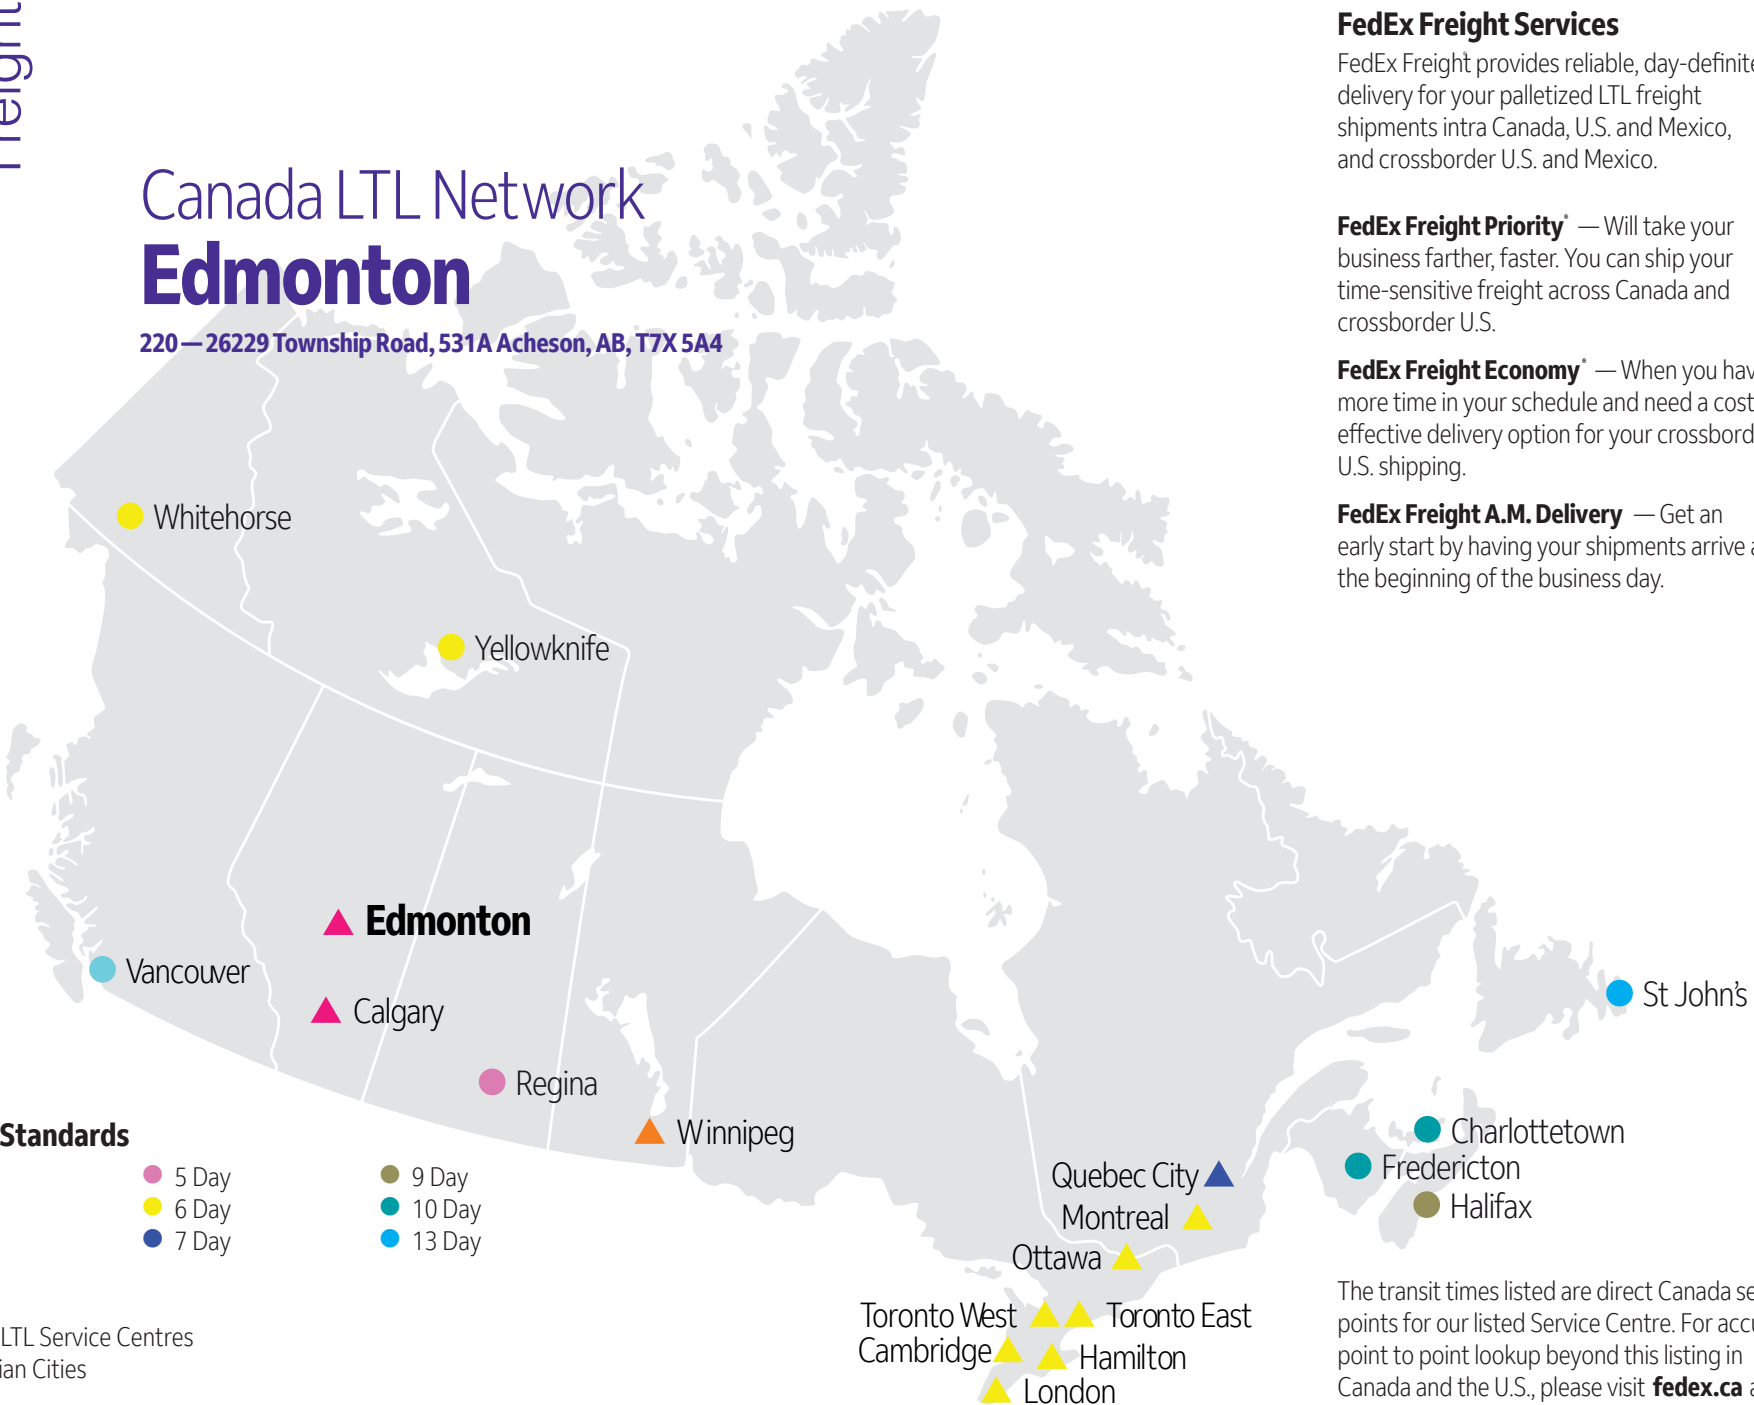

# Canada LTL Network Edmonton

220 — 26229 Township Road, 531A Acheson, AB, T7X 5A4

### Service Standards

- 1 Day
- 2 Day
- 3 Day
- 5 Day
- 6 Day
- 7 Day
- 9 Day
- 10 Day
- 13 Day

- ▲ FedEx LTL Service Centres
- Canadian Cities

### FedEx Freight Services

FedEx Freight provides reliable, day-definite delivery for your palletized LTL freight shipments intra Canada, U.S. and Mexico, and crossborder U.S. and Mexico.

**FedEx Freight Priority\*** — Will take your business farther, faster. You can ship your time-sensitive freight across Canada and crossborder U.S.

**FedEx Freight Economy\*** — When you have more time in your schedule and need a cost-effective delivery option for your crossborder U.S. shipping.

**FedEx Freight A.M. Delivery** — Get an early start by having your shipments arrive at the beginning of the business day.