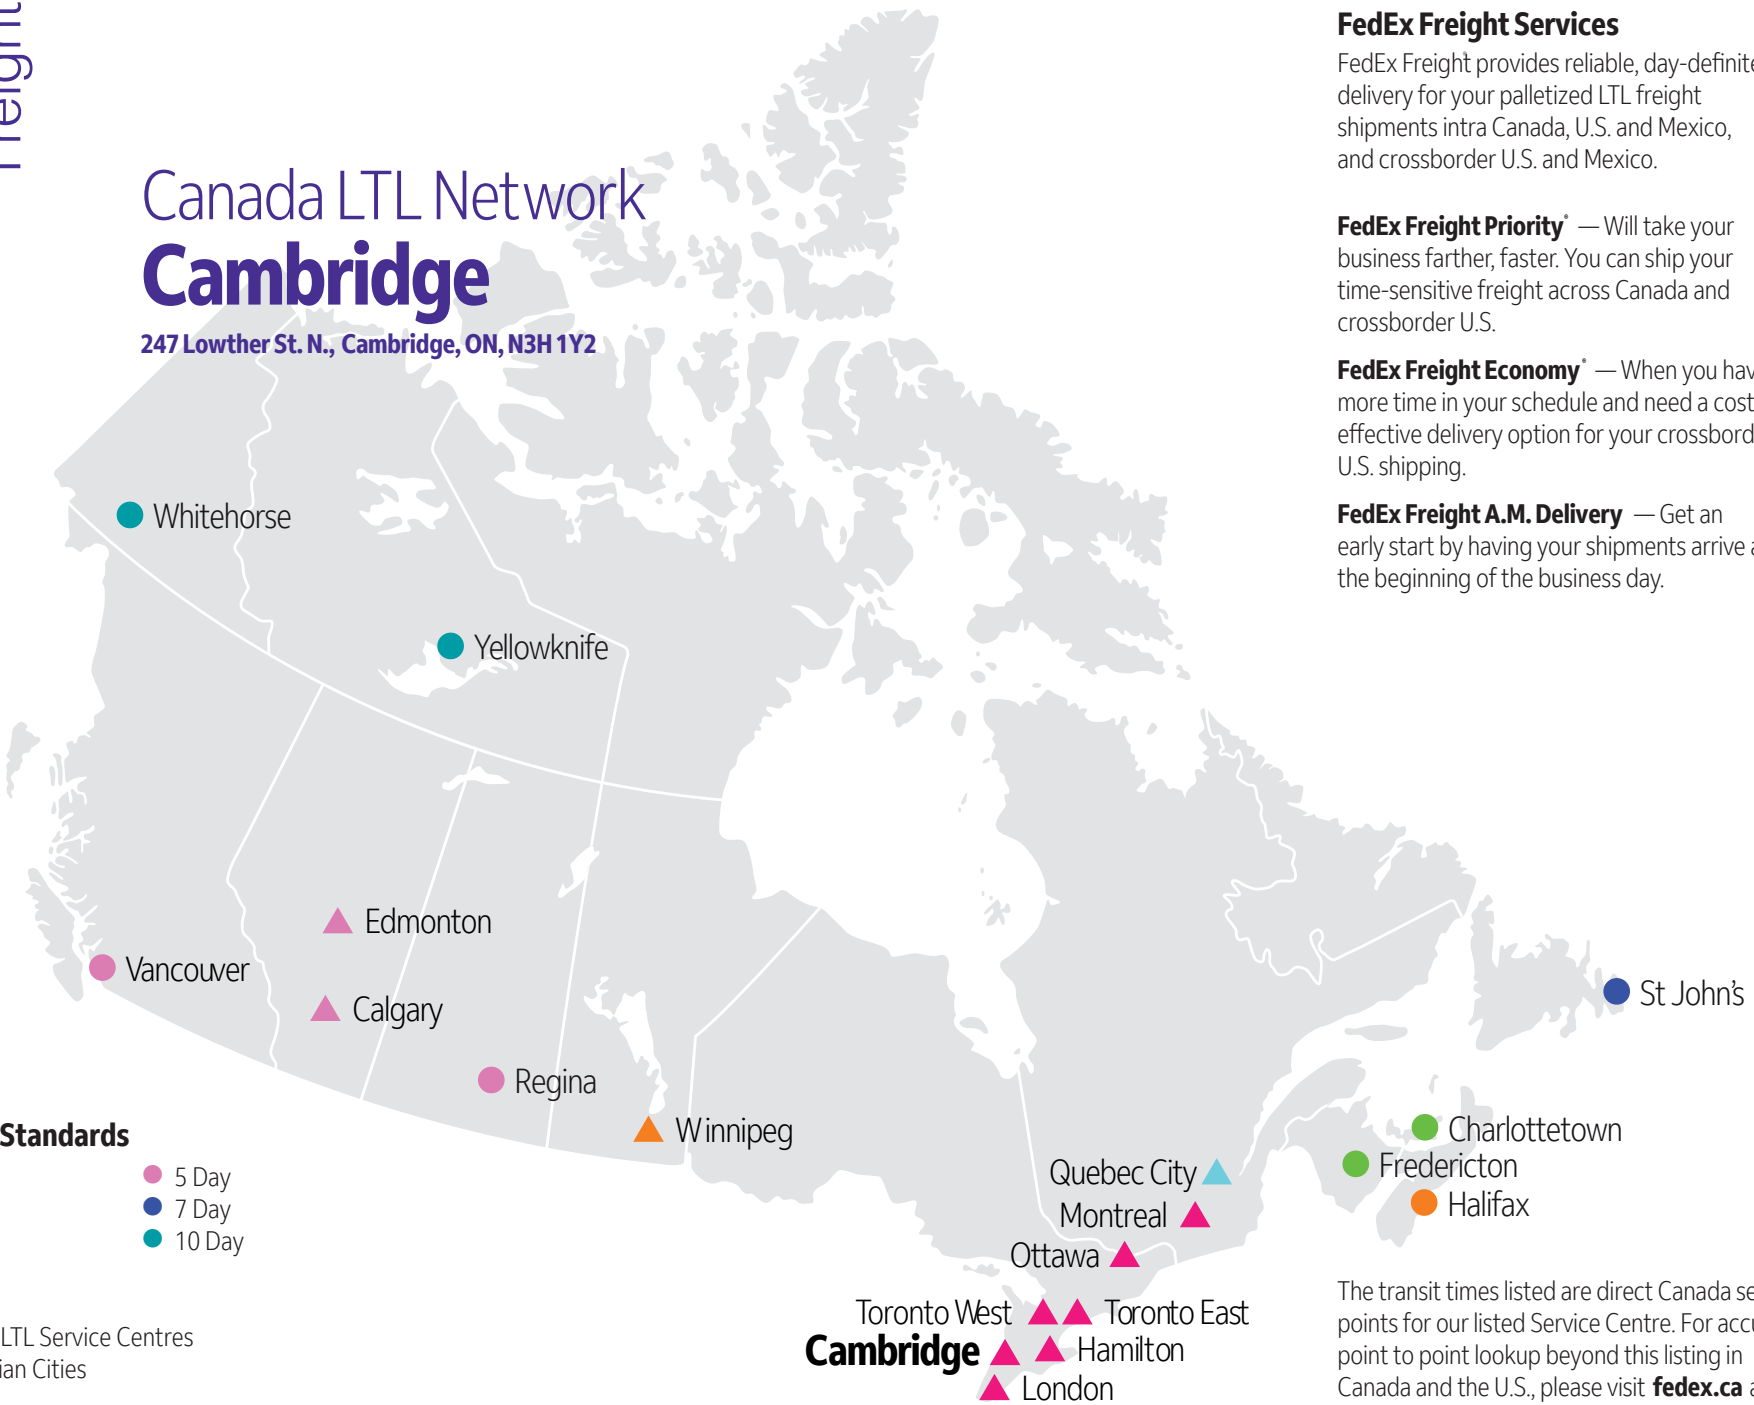

# Canada LTL Network Cambridge

247 Lowther St. N., Cambridge, ON, N3H 1Y2

### Service Standards

- 1 Day
- 2 Day
- 3 Day
- 4 Day
- 5 Day
- 7 Day
- 10 Day

- ▲ FedEx LTL Service Centres
- Canadian Cities

### FedEx Freight Services

FedEx Freight provides reliable, day-definite delivery for your palletized LTL freight shipments intra Canada, U.S. and Mexico, and crossborder U.S. and Mexico.

**FedEx Freight Priority\*** — Will take your business farther, faster. You can ship your time-sensitive freight across Canada and crossborder U.S.

**FedEx Freight Economy\*** — When you have more time in your schedule and need a cost-effective delivery option for your crossborder U.S. shipping.

**FedEx Freight A.M. Delivery** — Get an early start by having your shipments arrive at the beginning of the business day.