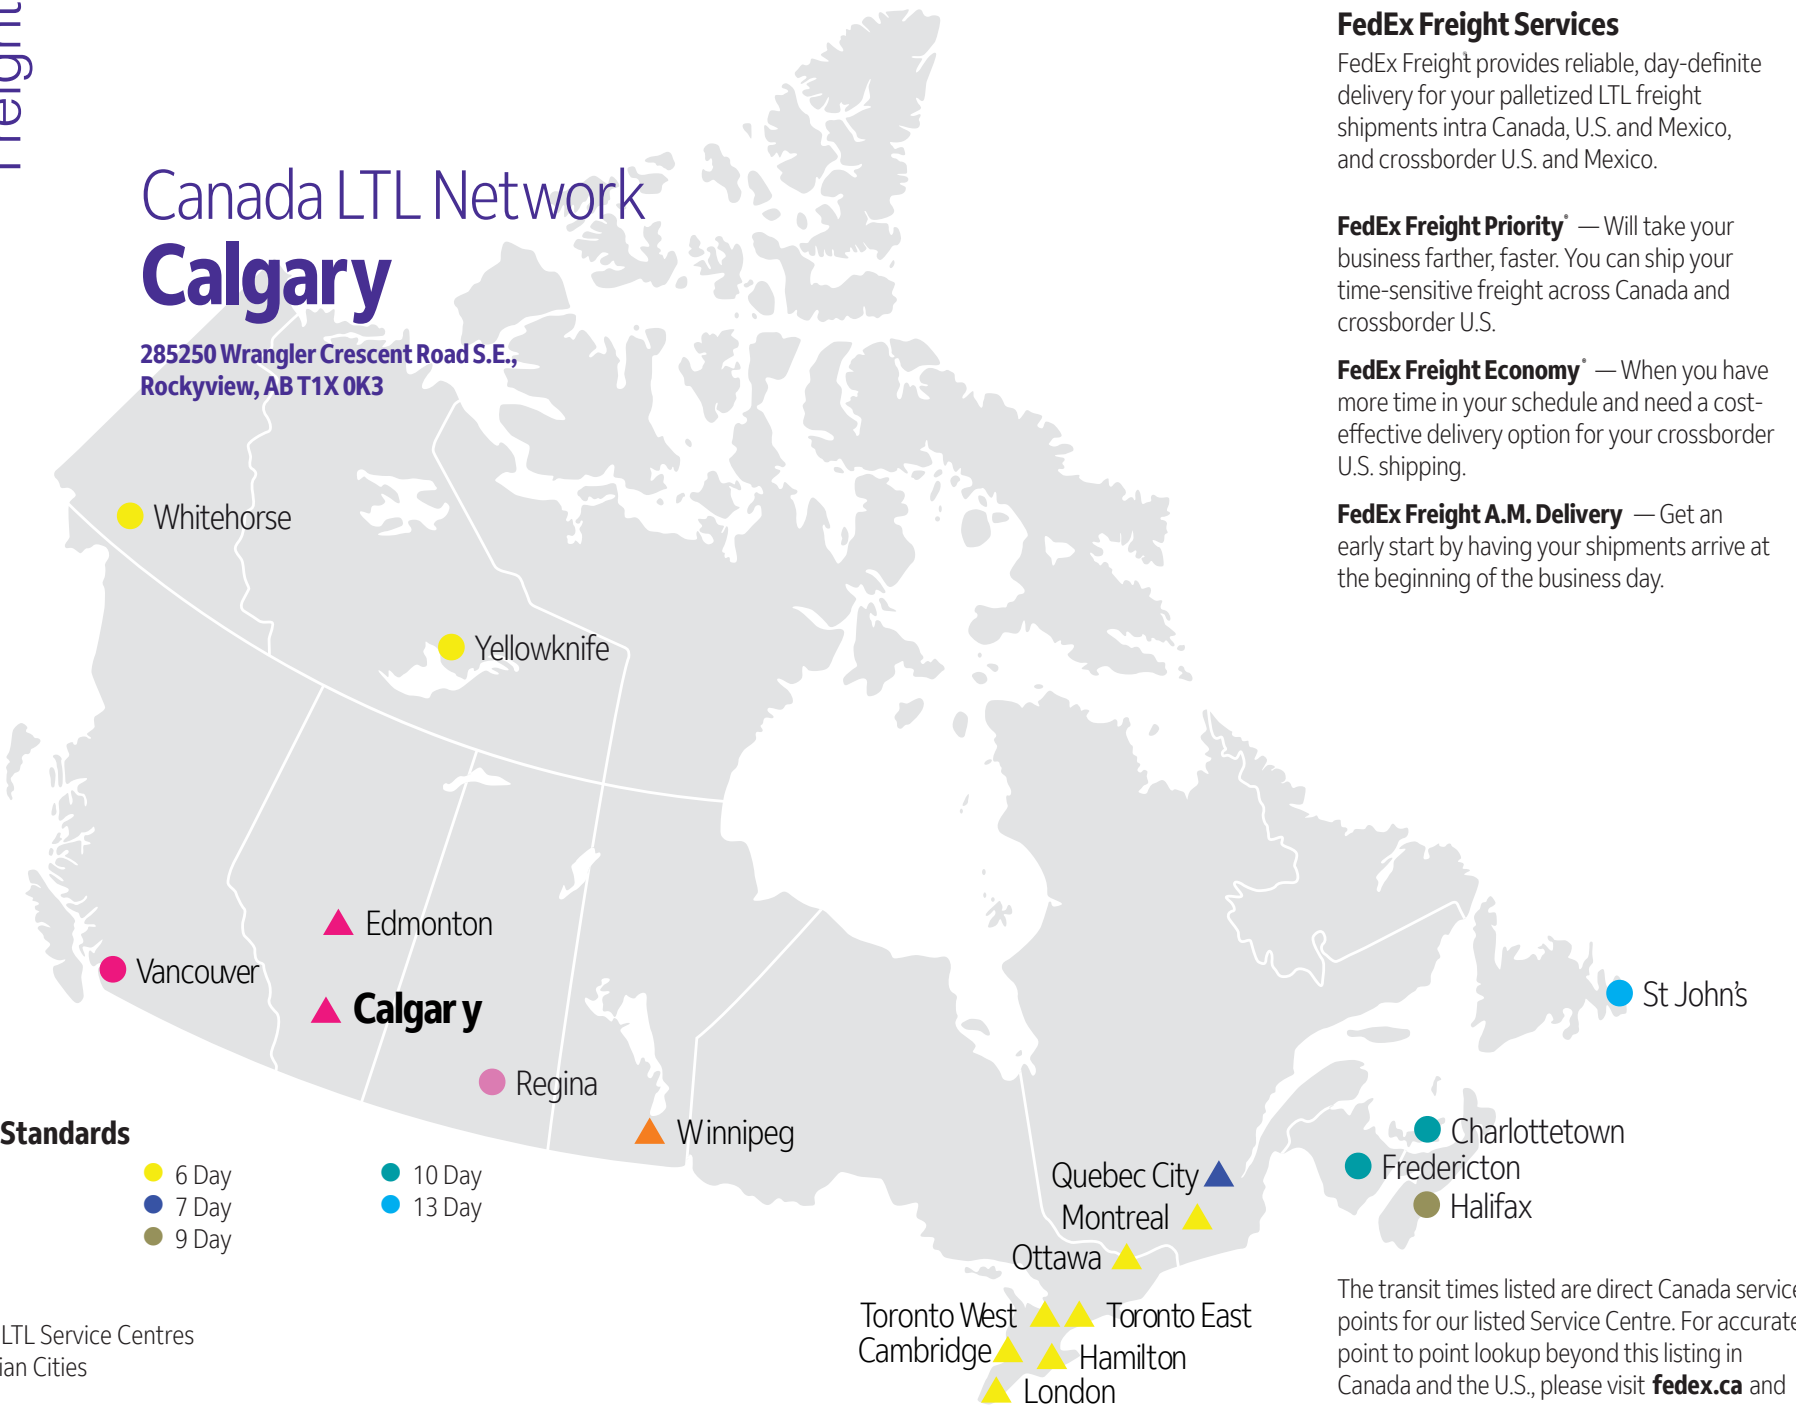

Canada LTL Network Calgary

285250 Wrangler Crescent Road S.E.,
Rockyview, AB T1X 0K3

Service Standards

- 1 Day
- 3 Day
- 5 Day
- 6 Day
- 7 Day
- 9 Day
- 10 Day
- 13 Day

- ▲ FedEx LTL Service Centres
- Canadian Cities

FedEx Freight Services

FedEx Freight provides reliable, day-definite delivery for your palletized LTL freight shipments intra Canada, U.S. and Mexico, and crossborder U.S. and Mexico.

FedEx Freight Priority* — Will take your business farther, faster. You can ship your time-sensitive freight across Canada and crossborder U.S.

FedEx Freight Economy* — When you have more time in your schedule and need a cost-effective delivery option for your crossborder U.S. shipping.

FedEx Freight A.M. Delivery — Get an early start by having your shipments arrive at the beginning of the business day.

The transit times listed are direct Canada service points for our listed Service Centre. For accurate point to point lookup beyond this listing in Canada and the U.S., please visit fedex.ca and click on 'Get Transit Times' for FREIGHT.